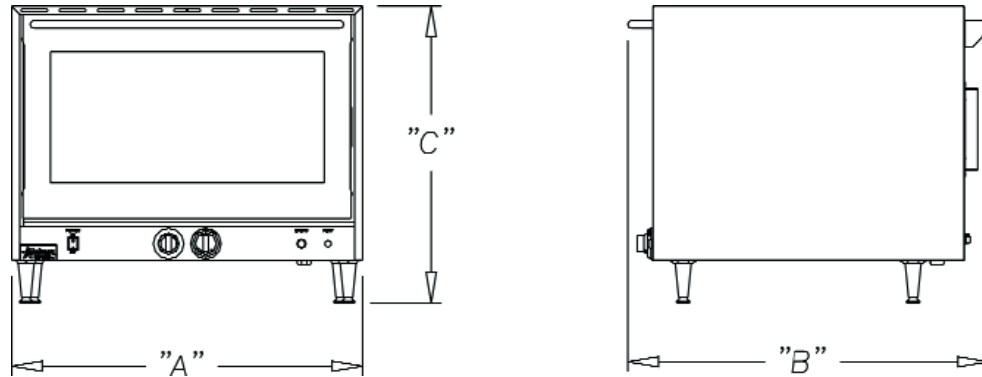

HOLMAN™ FULL SIZE COUNTERTOP CONVECTION OVEN

Model CCOF-4

Model and Specifications

Model No.	(A) Width Inches (cm)	(B) Depth Inches (cm)	(C) Height Inches (cm)	Voltage	Wattage	Amps	NEMA Plug	Approximate Weight Shipping lbs. (kg)	Weight Installed lbs. (kg)
CCOF-4	33.0 (83.8)	33.9 (86.1)	27.8 (70.6)	208V/240V 230V	4,280/5,200 5,235	20.6/23.8 22.8	L6-30	185 (84.1)	160 (72.7)

Typical Specifications

Holman Convection Oven is constructed of highly polished stainless steel with high performance heating element and rear fan, stainless steel door handle, wire racks and rack slides. Bake chamber is stainless steel. Oven door is double pane tempered glass and features a heavy-duty hinge mechanism. A water line can be connected to the oven for the addition of humidity to the baking chamber. Thermostat range is 175 to 500 degrees Fahrenheit. Timer range is 0 minutes to 120 minutes. Oven features a heat indicator light and door interlock switch. Oven holds four full size baking sheets. Unit available in 208/240V and is shipped with a NEMA 6-30 plug. Printed in the U.S.A.

Due to periodic changes in designs, methods, procedures, policies and regulations, the specifications contained in this sheet are subject to change without notice. While Star Manufacturing exercises good faith efforts to provide information that is accurate, we are not responsible for errors or omissions in information provided or conclusions reached as a result of using the specifications. By using the information provided, the user assumes all risks in connection with such use.

Star Manufacturing International, Inc. - 10 Sunnen Drive - P.O. Box 430129 - St. Louis, MO 63143-3800
Phone: (800) 264-7827 - FAX: (800) 264-6666 - www.star-mfg.com