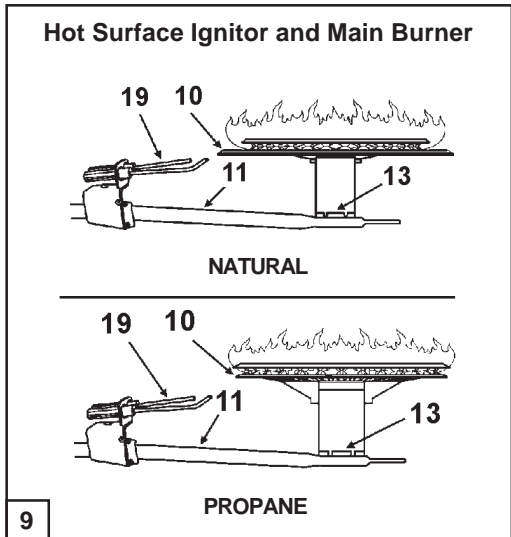

RESIDENTIAL GAS SERVICE PARTS LIST

**MODELS:
GS6 50 YRVIT 5, HRVIT 5
Series 100, 101**

State Water Heater Parts Fulfillment
125 Southeast Parkway • Franklin, TN 37068
www.statewaterheaters.com • 1-800-821-2017