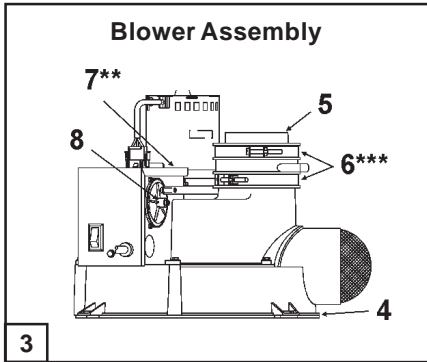

Item	Description	GS6 50 YRVIT 5 100	GS6 50 HRVIT 5 101
1	Air Intake Screen	9003406	9003406
2	Anode, Aluminum - 6 Year	9000029	9000029
3	Blower Assembly	9006030	9006030
4	Blower Assembly Gasket	-----	-----
5	Exhaust Adaptor Kit	9006020	9006020
6	Hose Clamp - 4 inch***	-----	-----
7	Limit Switch**	-----	-----
8	Pressure Switch Kit	9006019	9006019
9	Burner Assembly - Natural Gas	9006024	N/A
9	Burner Assembly - Propane Gas	N/A	9006026
10	Burner Head with Door Gasket	-----	-----
11	Burner Tube Assembly with Door Gasket	-----	-----
12	Inner Door with Door Gasket	-----	-----
13	Orifice, Main Burner with Door Gasket	-----	N/A
14	Viewport Assembly	-----	-----
15	Combination Gas Valve - Natural	9004267	N/A
15	Combination Gas Valve - Propane	N/A	9004464
16	Diffuser Inlet Tube with Spacer	9006021	9006021
17	Flue Baffle and Restrictor Assembly Kit	9006028	9006028
18	FV Sensor and Bracket Kit	9006029	9006029
19	Igniter Assembly, Hot Surface With Door Gasket	9005958	9005958
20	Inner Door Gasket	9003398	9003398
21	Nipples - 5 inch	9003977	9003977
22	Outer Door	9003545	9003545
23	Thermostat Shield (optional)	9005693	9005693
24	Turbo Inlet Tube with Spacer	9004016	9004016
25	Valve, Drain - Brass	9001870	9001870
26	Valve, T&P Relief	9000728	9000728
27	Vent Terminal Screen Kit	9006027	9006027
28	Instruction Sheet - 2, 3 & 4 inch Screens	-----	-----
29	Vent Terminal Screen 2 inch	-----	-----
30	Vent Terminal Screen 3 inch	-----	-----
31	Vent Terminal Screen 4 inch	-----	-----
32	Wire Harness	9006022	9006022

** Limit Switch located inside control box of blower assembly.

*** Available at local hardware store.

Parts listed without numbers are available as assemblies.

State Water Heater Parts Fulfillment • 125 Southeast Parkway • Franklin, TN 37068 • 1-800-821-2017 • www.statewaterheaters.com