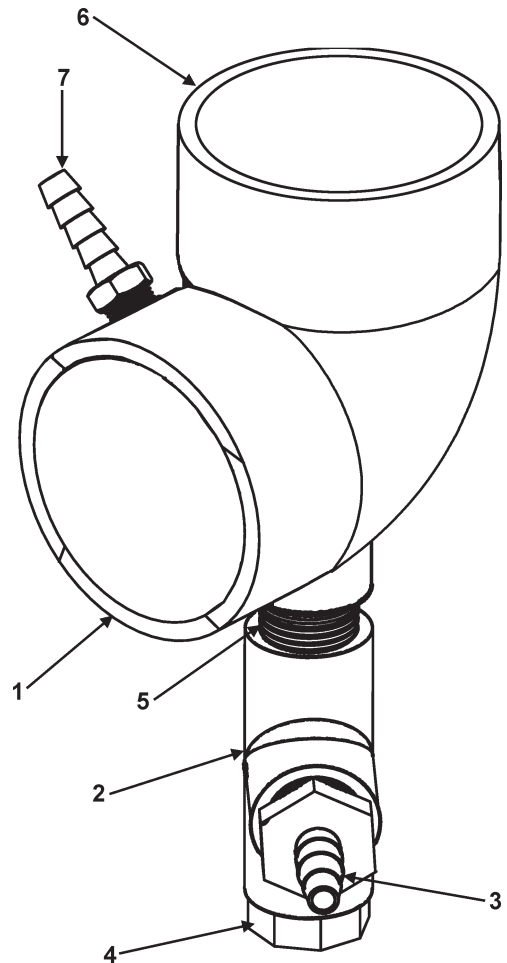

EXHAUST ELBOW ASSEMBLY

Item	Description	100/101 Series
1	Exhaust Elbow Assembly	9006428
2	Tee - 3/4" NPT	Included in Kit
3	Hose Adapter	Included in Kit
4	Hex Plug	Included in Kit
5	3/4" Pipe Nipple	Included in Kit
6	2" Schedule 40 PVC Elbow with 3/4" Fitting	Included in Kit
7	Hose Barb	Included in Kit