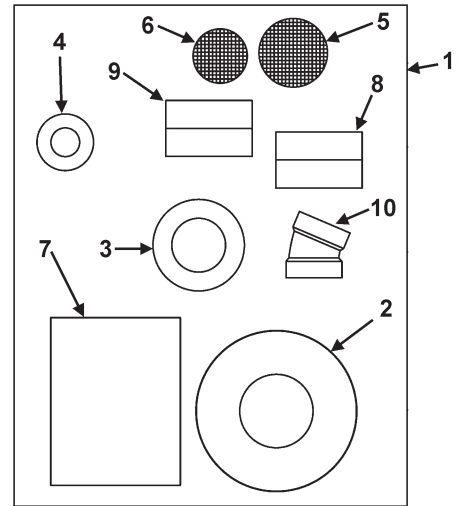

## TOP COVER CONTROL ASSEMBLY

Item	Description	100/101 Series
1	Controller	9006418
2	Switch-Blocked Outlet	9006421
3	Switch-Blocked Inlet	9005972
4	Switch-Fan Prover	9004586
5	Upper Temperature Probe	9004238
6	Anode	9004335
7	Inlet Tube	9006422
8	Outlet Nipple	9005981

## BLOWER/BURNER ASSEMBLY

Item	Description	100 Series	101 Series
1	Blower	9006423	9006423
2	Venturi Gasket	197789-000	197789-000
3	Blower Gasket	197618-000	197618-000
4	Blower Adapter	197607-000	197607-000
5	Burner Gasket	197257-000	197257-000
6	Burner Assembly	9006424	9006424
7	Gas Valve/Venturi Assembly	9006425	9006426
8	Observation Window	9006102	9006102
9	Observation Window Gasket	9006103	9006103
10	Burner Flange	197611-000	197611-000
11	Burner Flange Gasket	194817-000	194817-000
12	Igniter	9006101	9006101
13	Flame Sensor Rod	9006106	9006106
14	Machine Screw*	191937-003	191937-003
15	Socket Buttonhead Cap Screw*	197615-000	197615-000
16	Socket Head Cap Screw*	192515-000	192515-000
17	Fan/Venturi Screw	197790-000	197790-000
18	1-3/4" x 5/16" - 18 Alloy Stud	196881-000	196881-000
19	Machine Screw*	194816-000	194816-000
20	Locknut-5/16-18*	196882-000	196882-000
21	Hose Clamp*	196813-001	196813-001
22	1.50" 90 Degree Rubber Elbow*	197814-000	197814-000
23	1.50" x 3" PVC Pipe with 1/4" Tap Hole	197815-000	197815-000
24	1.50" x 2.00" PVC Adapter*	197816-000	197816-000
25	2" Wire Screen	182885-000	182885-000
26	Hose Barb	192800-001	192800-001

## ENVELOPE WITH PARTS

Item	Description	100/101 Series
1	Vent Kit with All Components	9006427
2	Wall Plate 4"	Included in Kit
3	Wall Plate 3"	Included in Kit
4	Wall Plate 2"	Included in Kit
5	Wire Screen 4"	Included in Kit
6	Wire Screen 3"	Included in Kit
7	Intruccion Sheet	Included in Kit
8	Instruction Tag - Wire Screen f/e 4"	Included in Kit
9	Instruction Tag - Wire Screen f/e 3"	Included in Kit
10	Vent Terminal	Included in Kit