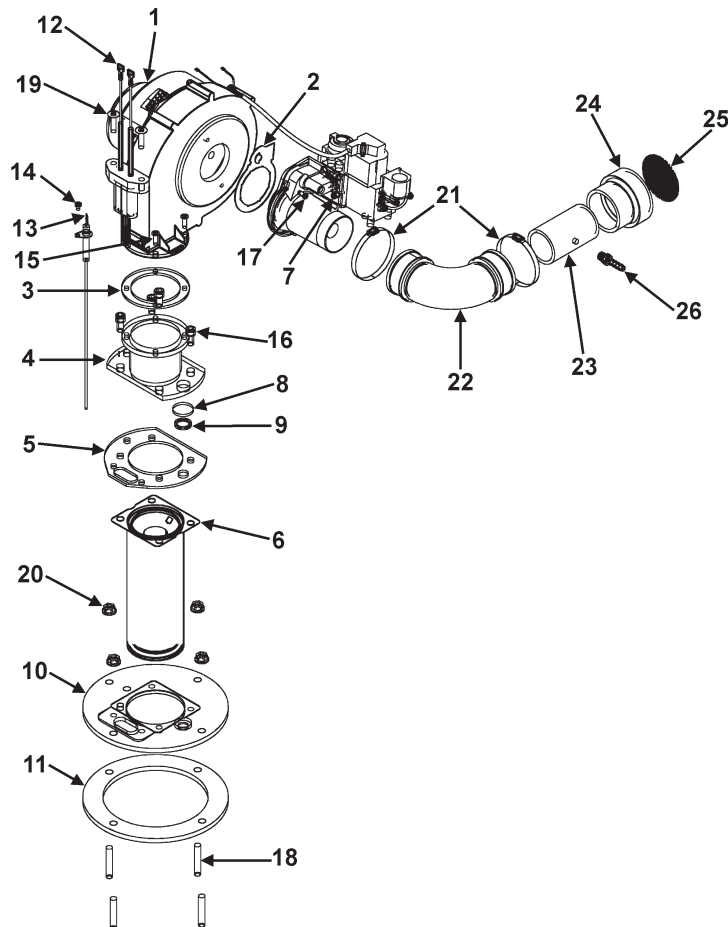

BLOWER/BURNER ASSEMBLY

Item	Description	100 Series	101 Series
1	Blower	9006423	9006423
2	Venturi Gasket	197789-000	197789-000
3	Blower Gasket	197618-000	197618-000
4	Blower Adapter	197607-000	197607-000
5	Burner Gasket	197257-000	197257-000
6	Burner Assembly	9006424	9006424
7	Gas Valve/Venturi Assembly	9006425	9006426
8	Observation Window	9006102	9006102
9	Observation Window Gasket	9006103	9006103
10	Burner Flange	197611-000	197611-000
11	Burner Flange Gasket	194817-000	194817-000
12	Igniter	9006101	9006101
13	Flame Sensor Rod	9006106	9006106
14	Machine Screw*	191937-003	191937-003
15	Socket Buttonhead Cap Screw*	197615-000	197615-000
16	Socket Head Cap Screw*	192515-000	192515-000
17	Fan/Venturi Screw	197790-000	197790-000
18	1-3/4" x 5/16" - 18 Alloy Stud	196881-000	196881-000
19	Machine Screw*	194816-000	194816-000
20	Locknut-5/16-18*	196882-000	196882-000
21	Hose Clamp*	196813-001	196813-001
22	1.50" 90 Degree Rubber Elbow*	197814-000	197814-000
23	1.50" x 3" PVC Pipe with 1/4" Tap Hole	197815-000	197815-000
24	1.50" x 2.00" PVC Adapter*	197816-000	197816-000
25	2" Wire Screen	182885-000	182885-000
26	Hose Barb	192800-001	192800-001

* Standard hardware items may be purchased locally.