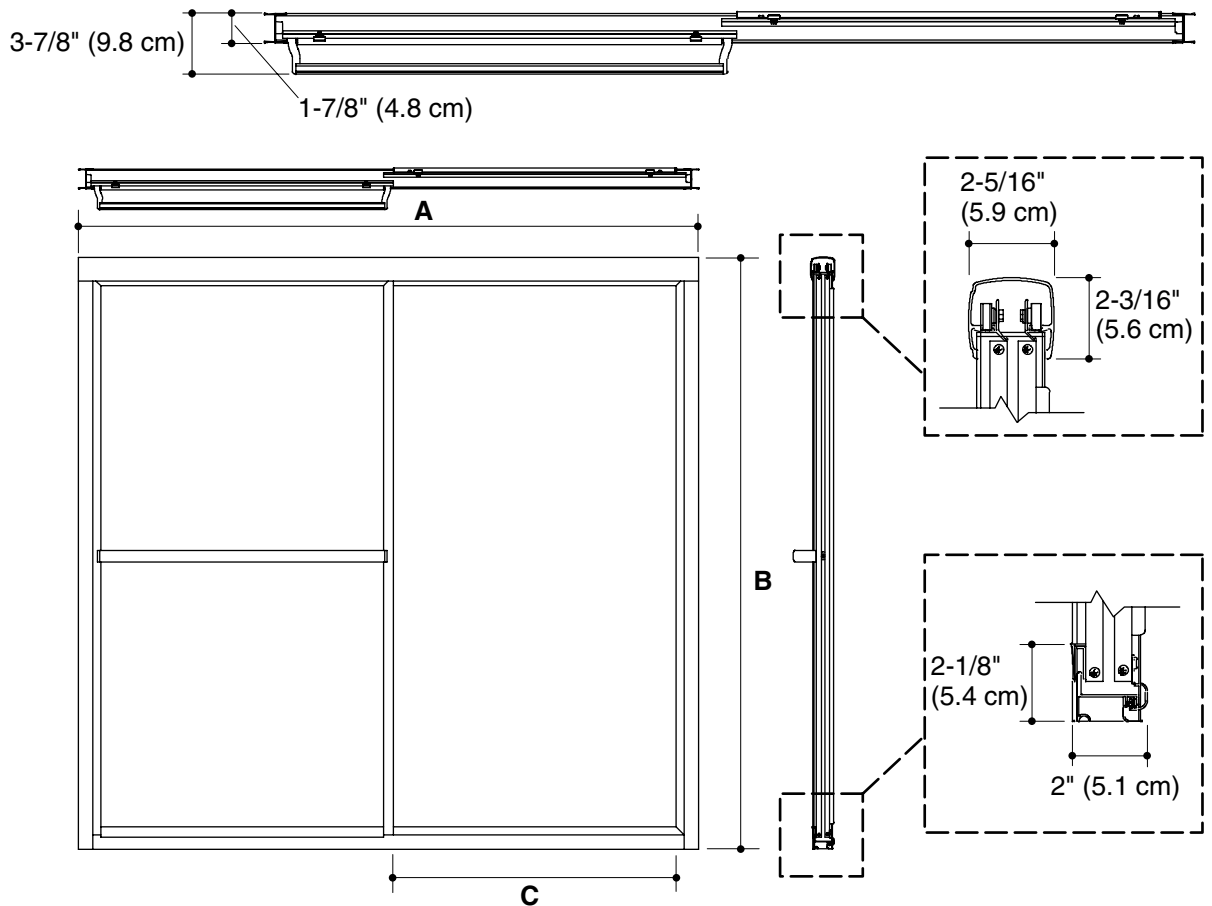

# BATH CLASSICS™

Model	A (Max Width)	B (Height)	C (Walk Through Max)
5901-59*	59-3/8" (150.8 cm)	56-1/4" (142.9 cm)	27-3/4" (70.5 cm)
5904-59*	59-3/8" (150.8 cm)	56-1/4" (142.9 cm)	27-3/4" (70.5 cm)
5904M-59*	59-3/8" (150.8 cm)	56-1/4" (142.9 cm)	27-3/4" (70.5 cm)
5906-59*	59-3/8" (150.8 cm)	56-1/4" (142.9 cm)	27-3/4" (70.5 cm)
5907-59*	59-3/8" (150.8 cm)	56-1/4" (142.9 cm)	27-3/4" (70.5 cm)
5908-59*	59-3/8" (150.8 cm)	56-1/4" (142.9 cm)	27-3/4" (70.5 cm)