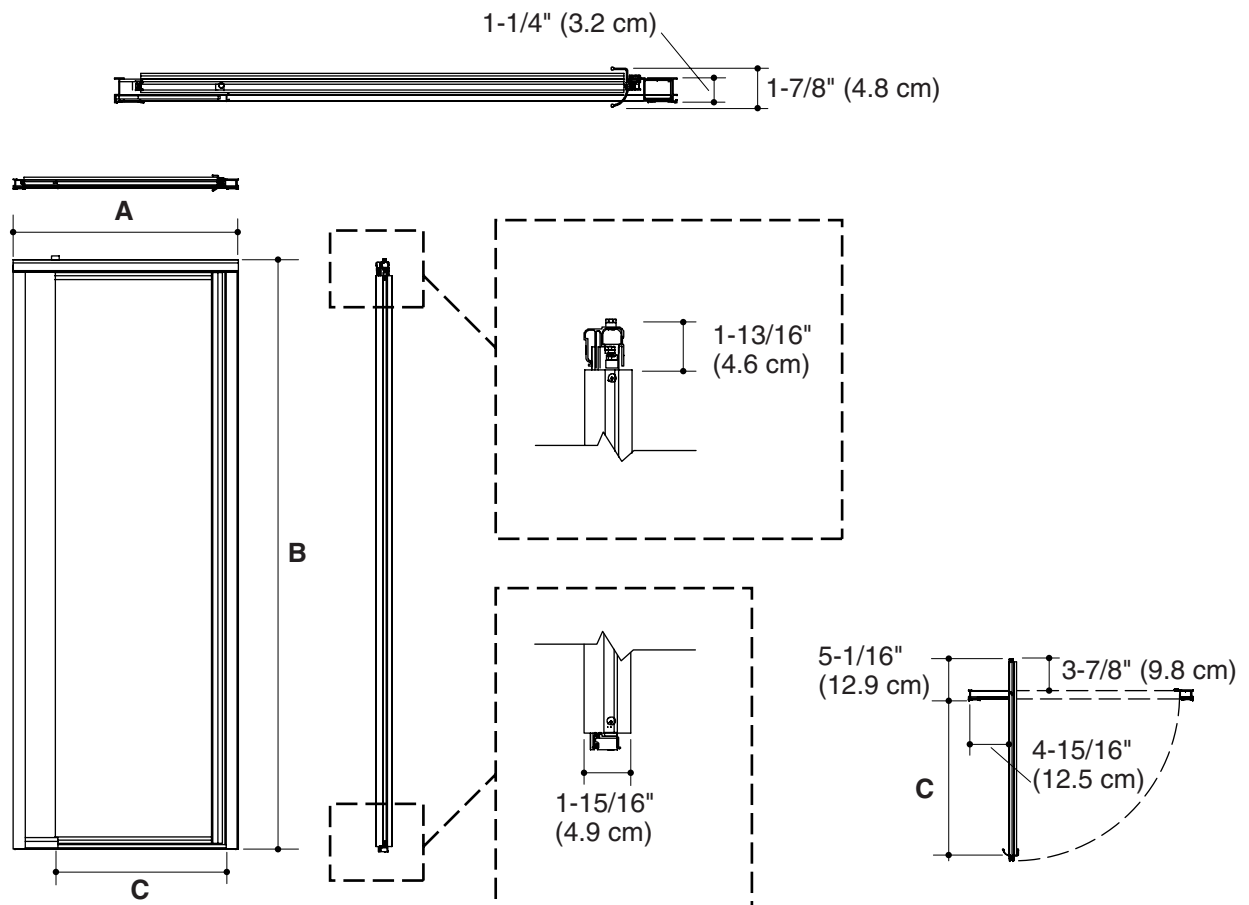

A KOHLER COMPANY

VISTA™ PIVOT II

**DESIGNER PIVOT SHOWER DOORS**

**1500D**  
**ALSO 1501D**

**Features**

- Heavy-duty, anodized aluminum-framed sliding glass doors
- Full length handle for easy operation
- Aluminum components extruded from alloy 6063-T5
- Tempered glass ensures maximum safety and durability
- Threshold directs water back into the shower and minimizes soap or lint build up
- Nylon pivot bushings provide silent operation
- Installs left- or right-handed
- Adjustable wall jamb allows for out-of-plumb conditions up to 1" (2.5 cm) per side
- A width adjustment of 6" (15.2 cm) per model reduces inventory requirements
- Full length magnet provides secure door closure
- Stainless steel hardware prevents rusting or corrosion

# VISTA™ PIVOT II

Model	A Width (Max / Min)	B (Height)	C (Walk Through Max / Min)
1500D-42	42" (106.7 cm) / 36" (91.4 cm)	65-1/2" (166.4 cm)	24-13/16" (63 cm) / 19-1/2" (49.5 cm)
1500D-48	48" (121.9 cm) / 42" (106.7 cm)	65-1/2" (166.4 cm)	24-13/16" (63 cm) / 19-1/2" (49.5 cm)
1501D-48	48" (121.9 cm) / 42" (106.7 cm)	65-1/2" (166.4 cm)	24-13/16" (63 cm) / 19-1/2" (49.5 cm)