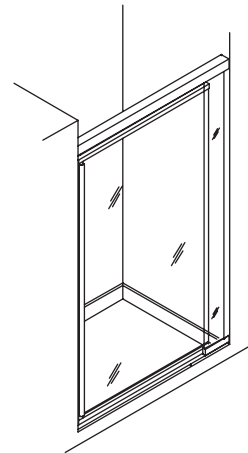

A KOHLER COMPANY

VISTA™ PIVOT II

**DESIGNER PIVOT SHOWER DOORS**

**1500D**  
**ALSO 1501D**

**Features**

- Heavy-duty, anodized aluminum-framed sliding glass doors
- Full length handle for easy operation
- Aluminum components extruded from alloy 6063-T5
- Tempered glass ensures maximum safety and durability
- Threshold directs water back into the shower and minimizes soap or lint build up
- Nylon pivot bushings provide silent operation
- Installs left- or right-handed
- Adjustable wall jamb allows for out-of-plumb conditions up to 1" (2.5 cm) per side
- A width adjustment of 6" (15.2 cm) per model reduces inventory requirements
- Full length magnet provides secure door closure
- Stainless steel hardware prevents rusting or corrosion

# VISTA™ PIVOT II

Model	A Width (Max / Min)	B (Height)	C (Walk Through Max / Min)
1500D-42	42" (106.7 cm) / 36" (91.4 cm)	65-1/2" (166.4 cm)	24-13/16" (63 cm) / 19-1/2" (49.5 cm)
1500D-48	48" (121.9 cm) / 42" (106.7 cm)	65-1/2" (166.4 cm)	24-13/16" (63 cm) / 19-1/2" (49.5 cm)
1501D-48	48" (121.9 cm) / 42" (106.7 cm)	65-1/2" (166.4 cm)	24-13/16" (63 cm) / 19-1/2" (49.5 cm)