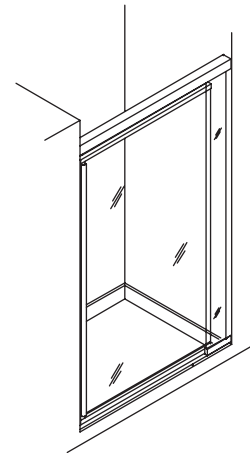

A KOHLER COMPANY

VISTA PIVOT™ II

DESIGNER PIVOT SHOWER DOORS

**1505D-42**

ALSO 1505D-48

**Features**

- Heavy-duty, anodized aluminum-framed sliding glass doors
- Full length handle for easy operation
- Aluminum components extruded from alloy 6063-T5
- Tempered glass ensures maximum safety and durability
- Threshold directs water back into the shower and minimizes soap or lint build up
- Nylon pivot bushings provide silent operation
- Installs left- or right-handed
- Adjustable wall jamb allows for out-of-plumb conditions up to 1" (2.5 cm) per side
- A width adjustment of 6" (15.2 cm) per model reduces inventory requirements
- Full length magnet provides secure door closure
- Stainless steel hardware prevents rusting or corrosion

# VISTA PIVOT™ II

Model	A Width (Max / Min)	B (Height)	C (Walk Through Max / Min)
1505D-42	42" (106.7 cm) / 36" (91.4 cm)	65-1/2" (166.4 cm)	24-13/16" (63 cm) / 19-1/2" (49.5 cm)
1505D-48	48" (121.9 cm) / 42" (106.7 cm)	65-1/2" (166.4 cm)	24-13/16" (63 cm) / 19-1/2" (49.5 cm)