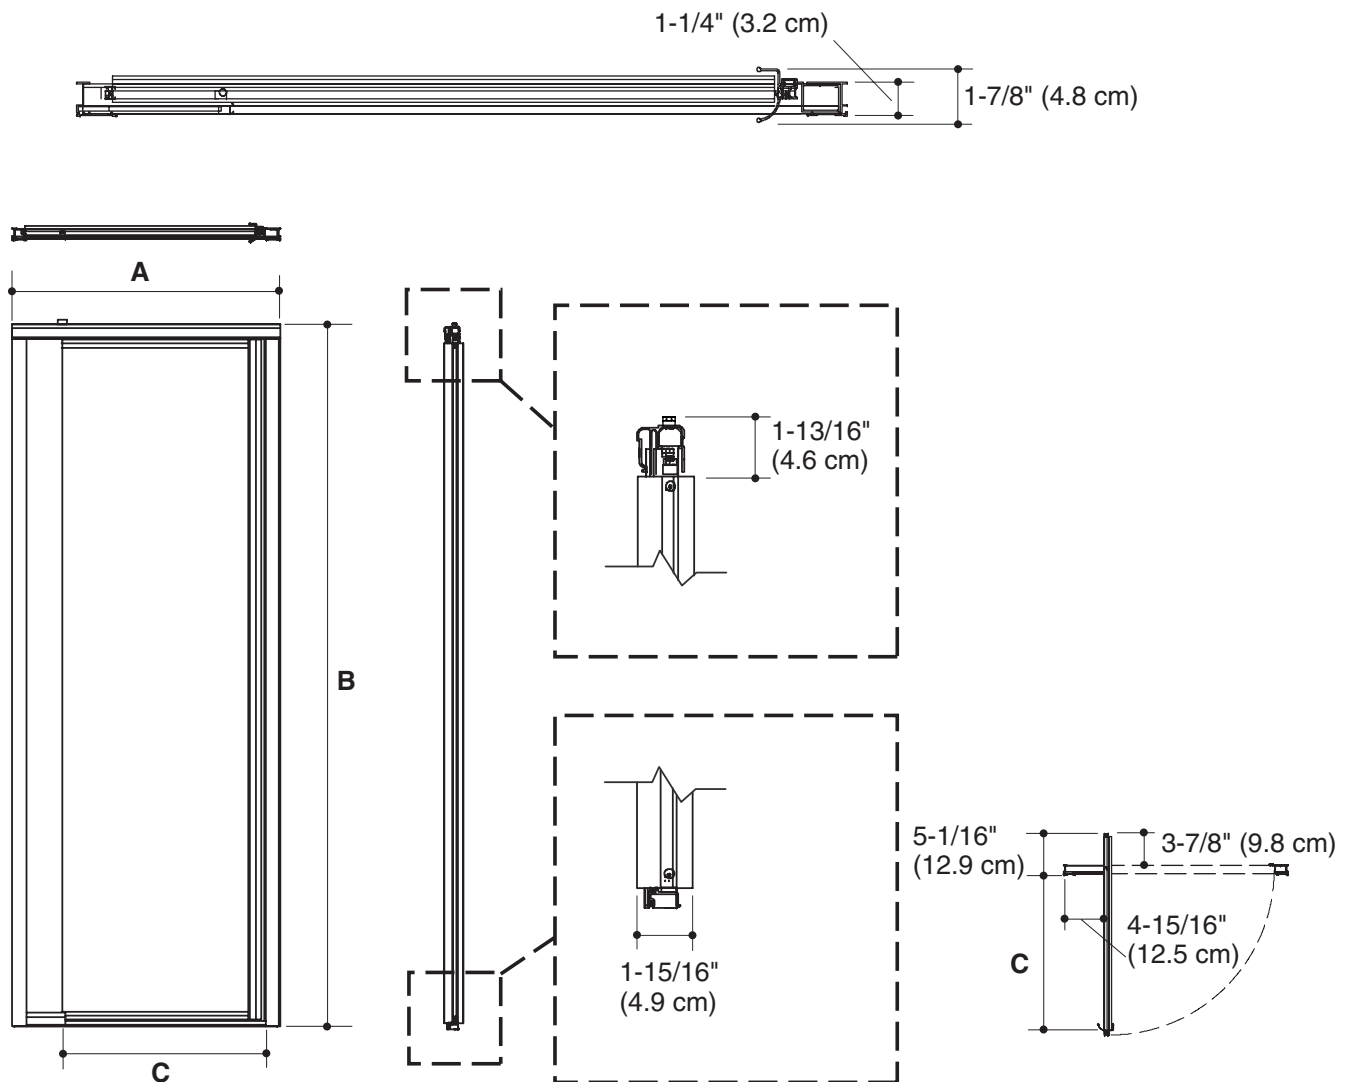

A KOHLER COMPANY

VISTA PIVOT™ II

DESIGNER PIVOT SHOWER DOORS

**1505D-42**

ALSO 1505D-48

**Features**

- Heavy-duty, anodized aluminum-framed sliding glass doors
- Full length handle for easy operation
- Aluminum components extruded from alloy 6063-T5
- Tempered glass ensures maximum safety and durability
- Threshold directs water back into the shower and minimizes soap or lint build up
- Nylon pivot bushings provide silent operation
- Installs left- or right-handed
- Adjustable wall jamb allows for out-of-plumb conditions up to 1" (2.5 cm) per side
- A width adjustment of 6" (15.2 cm) per model reduces inventory requirements
- Full length magnet provides secure door closure
- Stainless steel hardware prevents rusting or corrosion

# VISTA PIVOT™ II

Model	A Width (Max / Min)	B (Height)	C (Walk Through Max / Min)
1505D-42	42" (106.7 cm) / 36" (91.4 cm)	65-1/2" (166.4 cm)	24-13/16" (63 cm) / 19-1/2" (49.5 cm)
1505D-48	48" (121.9 cm) / 42" (106.7 cm)	65-1/2" (166.4 cm)	24-13/16" (63 cm) / 19-1/2" (49.5 cm)