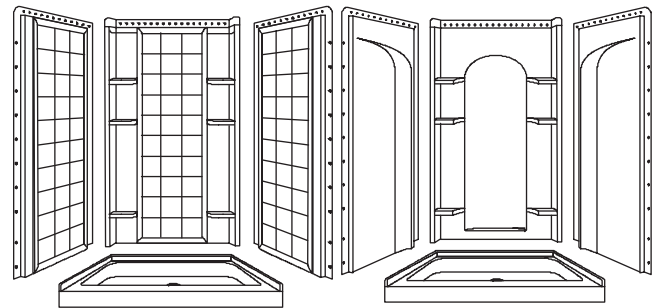

A KOHLER COMPANY

ENSEMBLE™

Features

- Compression molded from Sterling's exclusive solid VIKRELL™ material
- Modular 4-piece design
- Tongue-and-groove "snap together" design allows for easy installation
- Convenient shelves provide generous storage
- Shaving ledge and foot rest added for comfort
- Receptor can be ordered separately
- Lightly pebbled bottom surface for sure footing
- Durable high gloss finish
- 10 year consumer/3 year commercial limited warranty
- 42" (106.7 cm) x 35-1/4" (89.5 cm) x 77" (195.6 cm) rough-in dimensions include nailing flange
- 42" (106.7 cm) x 34" (86.4 cm) x 75-3/4" (192.6 cm) complete unit finished dimensions

42" (106.7 cm) SHOWER RECEPTOR AND WALL SURROUND

72110100
ALSO 72210100

Codes/Standards Applicable

Specified model meets or exceeds the following:

- ANSI Z124.2
- IAPMO/UPC
- CSA B45
- ASTM F462 Slip Resistance