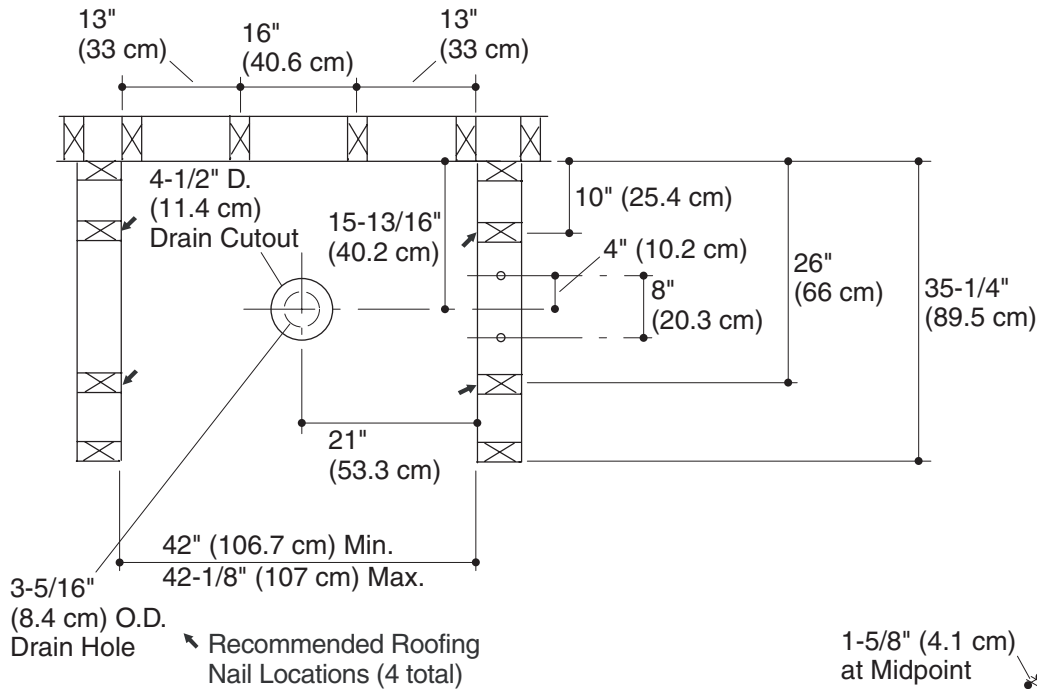

42" (106.7 cm) SHOWER RECEPTOR AND WALL SURROUND

72110100
ALSO 72210100

Codes/Standards Applicable

Specified model meets or exceeds the following:

- ANSI Z124.2
- IAPMO/UPC
- CSA B45
- ASTM F462 Slip Resistance

ENSEMBLE™

Technical Information

Model	door maximum width	door maximum height
72110100/ 72210100	38-5/8" (98.1 cm)	70-1/2" (179.1 cm)

Installation Notes

Install this product according to the installation guide.

Size the drain cutout to fit the drain assembly that will be used.

End stud positioning is critical if nailing-in flanges are to be used.

Double studding is recommended for pivot shower door installations.

Studs should be positioned roughly as shown for roofing nail installation.

Both tile and curve wall surrounds share the same dimensions.

Product Diagram

ENSEMBLE™ 42" (106.7 cm) SHOWER RECEPTOR AND WALL SURROUND