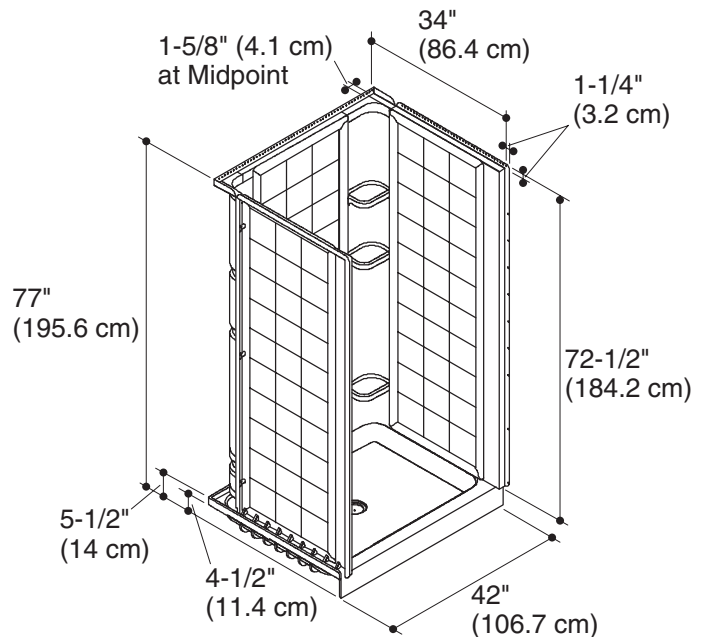

ENSEMBLE™

Technical Information

Model	door maximum width	door maximum height
72110100/ 72210100	38-5/8" (98.1 cm)	70-1/2" (179.1 cm)

Installation Notes

Install this product according to the installation guide.

Size the drain cutout to fit the drain assembly that will be used.

End stud positioning is critical if nailing-in flanges are to be used.

Double studding is recommended for pivot shower door installations.

Studs should be positioned roughly as shown for roofing nail installation.

Both tile and curve wall surrounds share the same dimensions.

Product Diagram

ENSEMBLE™ 42" (106.7 cm) SHOWER RECEPTOR AND WALL SURROUND

Page 2 of 2
1017263-4-E