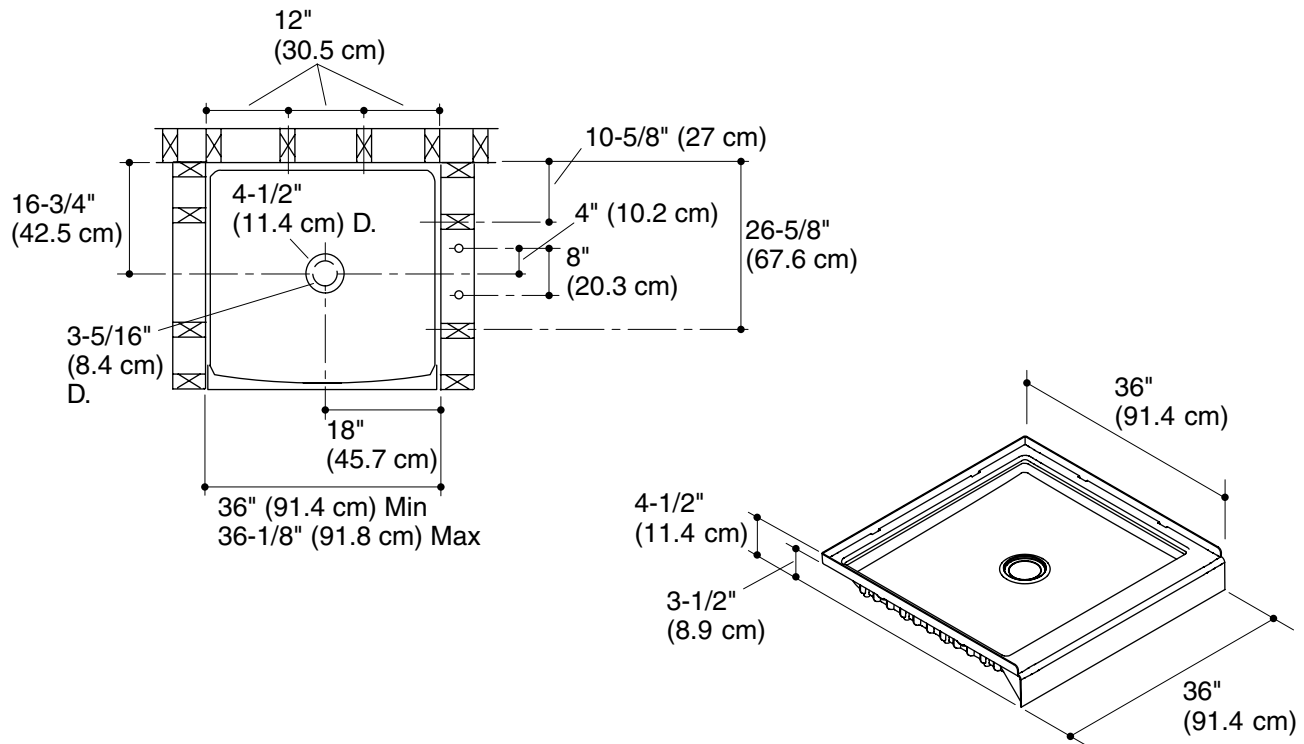

36" (91.4 cm) x 36" (91.4 cm)  
**SHOWER RECEPTOR**  
**72161100**

### Specified Model

Model	Description	Colors/Finishes	
72161100	36" (91.4 cm) x 36" (91.4 cm) shower receptor, center drain	<input type="checkbox"/> 0	<input type="checkbox"/> Other_____

## Technical Information

Basin area	Weight	Drain Hole
27-13/16" (70.6 cm) x 30-5/16" (77 cm)	25 lbs (12 kg)	3-5/16" (8.4 cm)

## Product Diagram

ENSEMBLE™ 36" (91.4 cm) x 36" (91.4 cm) SHOWER RECEPTOR

Page 2 of 2  
1063919-4-A