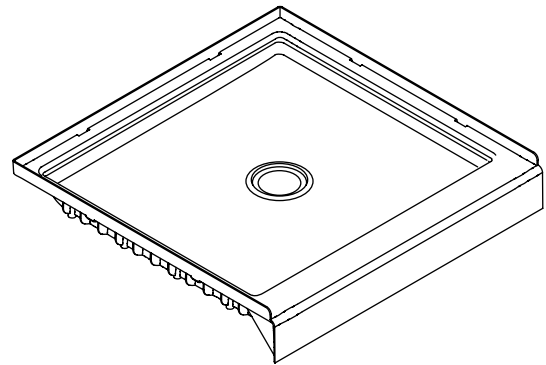

### Features

- Compression molded from Sterling's exclusive solid Vikrell® material
- Lightly pebbled bottom surface for sure footing
- Durable high gloss finish
- 10 year consumer/3 year commercial limited warranty
- Center drain
- 36" (91.4 cm) x 36" (91.4 cm) X 4-1/2" (11.4 cm) receptor rough-in dimensions include nailing flange
- 36" (91.4 cm) x 36" (91.4 cm) X 3-1/2" (8.9 cm) unit finished dimensions

36" (91.4 cm) x 36" (91.4 cm)  
**SHOWER RECEPTOR**  
**72161100**

### Specified Model

Model	Description	Colors/Finishes	
72161100	36" (91.4 cm) x 36" (91.4 cm) shower receptor, center drain	<input type="checkbox"/> 0	<input type="checkbox"/> Other_____