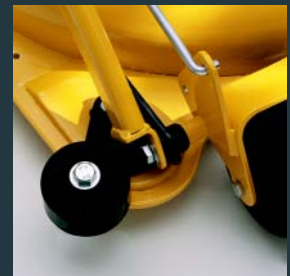

VILLA ACCESSORIES

DECK VILLA 107 M EL

Deck Villa 107 M EL

Front-mounted deck with Multiclip for Stiga Villa.

The deck is front-mounted for better overview and easier accessibility. Multiclip function cuts the grass finely for fertilizing. Suits all types of lawns.

The cutting height is electrically adjusted and the deck can easily be raised for cleaning and service. The deck is practically removed without any tools.

Cutting width is 107 cm.

Fits Villa Royal from model year 2002.

Side protection roller is available as accessory. Very useful when you drive along walls etc.

STIGA®

Deck Villa 107 M EI (13-2934-27)

CUTTING SYSTEM

Type of cutting system	Multiclip
Cutting heights	30 - 85 mm
Cutting width	107 cm
Cutting height adjustment	On control panel