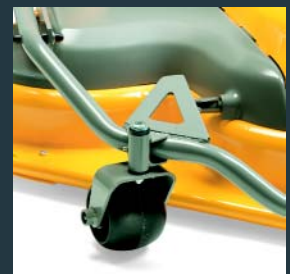

PARK ACCESSORIES

DECK PARK 125 M COMBI PRO EL - 4WD

Deck Park 125 M Combi Pro EL - 4WD

A front-mounted deck with three blades Multiclip for Stiga Park Pro 4WD.

125 Combi Pro EL is front-mounted for better overview and easier accessibility. Three blades are free rotating with Multiclip function to cut the grass finely for fertilizing. The deck can without any tools be changed into a rear-discharge deck. The deck cuts with excellent result. Cutting width is 125 cm.

The deck is extremely sturdy with a solid frame around as protection. The deck adjusts up and down while the frame stays in the same position. Equipped with new developed professional bearing boxes. Pivot wheels make steering in sharp bends easier. The driver adjusts the cutting height on the control panel. The deck can be raised and angled into a cleaning position without removing the belt.

Fits Park Pro 4WD. The Front mower must be equipped with frame weights when using the cutting deck to comply with safety regulations.

STIGA®