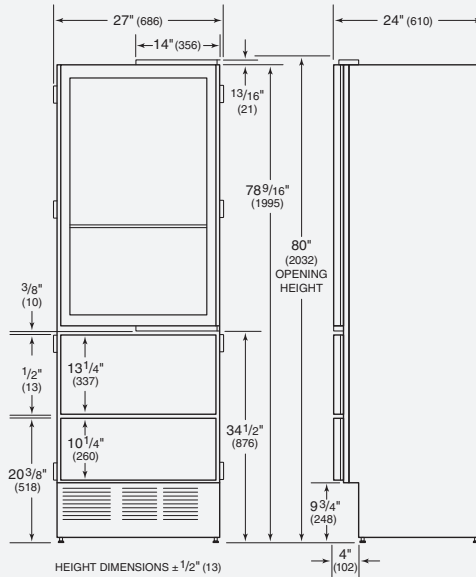

## 27" Wine Storage with Bulk Storage Drawers

### OVERALL DIMENSIONS

DIMENSIONS WILL VARY WITH PANEL THICKNESS

Overall dimensions do not include panels or handles.

Unit dimensions may vary by  $\pm 1/8$ ".

### SPECIFICATIONS

Overall Width	27"
Overall Height	80"
Overall Depth	24"
Door Clearance	25 1/2"
Wine Storage Capacity	78 bottles*
Bulk Storage Capacity	5.3 cu ft
Opening Width	27"
Opening Height	80"
Opening Depth	25***
Electrical Requirements	115 V AC, 60 Hz 15 amp dedicated circuit
Shipping Weight	410 lbs

#### Opening Dimensions

Dimensions in parentheses are in millimeters unless otherwise specified.