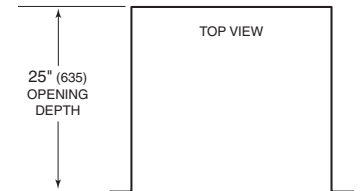

### SPECIFICATIONS

Overall Width	27"
Overall Height	80"
Overall Depth	24"
Door Clearance	25 1/2"
Wine Storage Capacity	78 bottles*
Bulk Storage Capacity	5.3 cu ft
Opening Width	27"
Opening Height	80"
Opening Depth	25***
Electrical Requirements	115 V AC, 60 Hz 15 amp dedicated circuit
Shipping Weight	410 lbs

#### Opening Dimensions

Dimensions in parentheses are in millimeters unless otherwise specified.