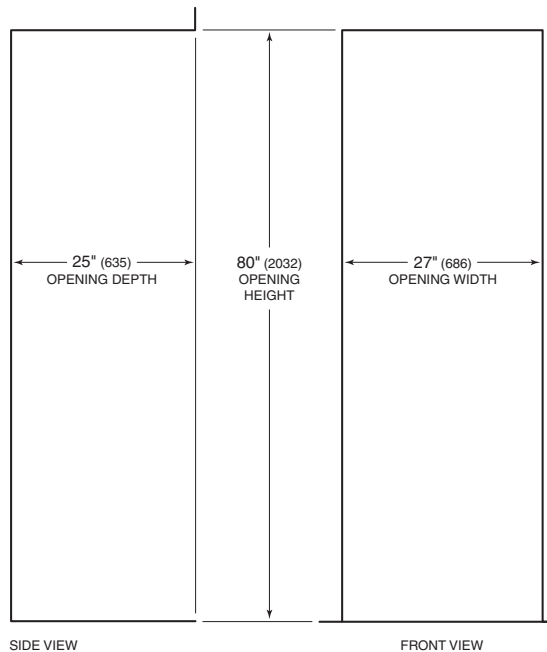

### OVERALL DIMENSIONS

DIMENSIONS WILL VARY WITH PANEL THICKNESS

Overall dimensions do not include panels or handles.

Unit dimensions may vary by  $\pm 1/8$ ".

### SPECIFICATIONS

Overall Width	27"
Overall Height	80"
Overall Depth	24"
Door Clearance	25 1/2"
Wine Storage Capacity	78 bottles*
Bulk Storage Capacity	5.3 cu ft
Opening Width	27"
Opening Height	80"
Opening Depth	25***
Electrical Requirements	115 V AC, 60 Hz 15 amp dedicated circuit
Shipping Weight	410 lbs

\*750 ml bottles.

\*\*Depth is 24" from the front of the unit to its back. Your design may necessitate moving the unit back, or cabinets forward to achieve a flush fit. This will require a minimum opening depth of 25".

#### Opening Dimensions

Dimensions in parentheses are in millimeters unless otherwise specified.