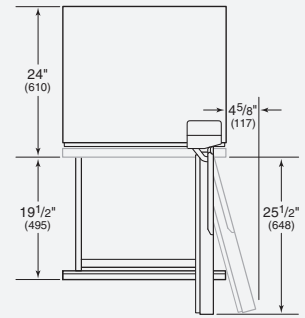

27" Wine Storage with Bulk Storage Drawers

OVERALL DIMENSIONS