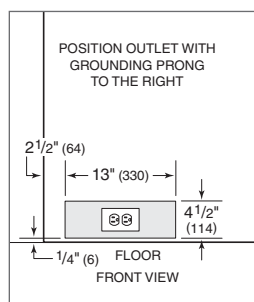

Location of Electrical Supply