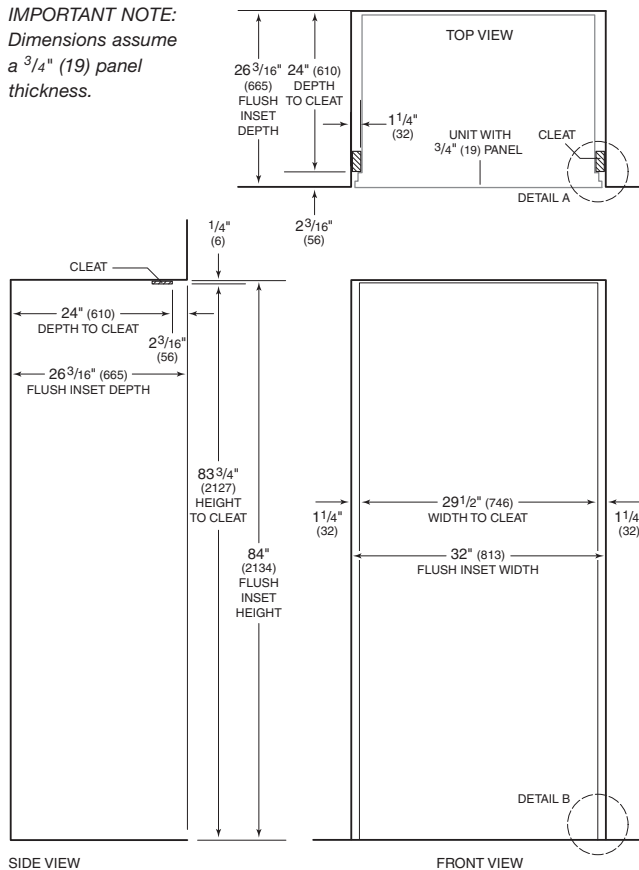

### OVERALL DIMENSIONS

### SPECIFICATIONS

Overall Dimensions	30"W x 84" H x 24" D
Door Clearance	Standard 31 1/4" Flush Inset 31 3/4"
Wine Storage Capacity	147 bottles*
Opening Width	29 1/2"
Flush Inset Width	32"
Opening Height	83 3/4"
Flush Inset Height	84"
Opening Depth	24"
Flush Inset Depth	26 3/16"
Electrical Requirements	115 V AC, 60 Hz 15 amp circuit
Shipping Weight	445 lbs

### Location of Electrical Supply

### Flush Inset Installation

**IMPORTANT NOTE:**  
Dimensions assume a 3/4" (19) panel thickness.

Detail A

Detail B