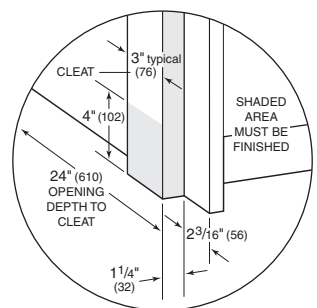

### OVERALL DIMENSIONS

### SPECIFICATIONS

Overall Dimensions	30"W x 84" H x 24" D
Door Clearance	Standard 31 1/4" Flush Inset 31 3/4"
Wine Storage Capacity	147 bottles*
Opening Width	29 1/2"
Flush Inset Width	32"
Opening Height	83 3/4"
Flush Inset Height	84"
Opening Depth	24"
Flush Inset Depth	26 3/16"
Electrical Requirements	115 V AC, 60 Hz 15 amp circuit
Shipping Weight	445 lbs

### Location of Electrical Supply

### Flush Inset Installation

**IMPORTANT NOTE:**  
Dimensions assume a 3/4" (19) panel thickness.

Detail A

Detail B