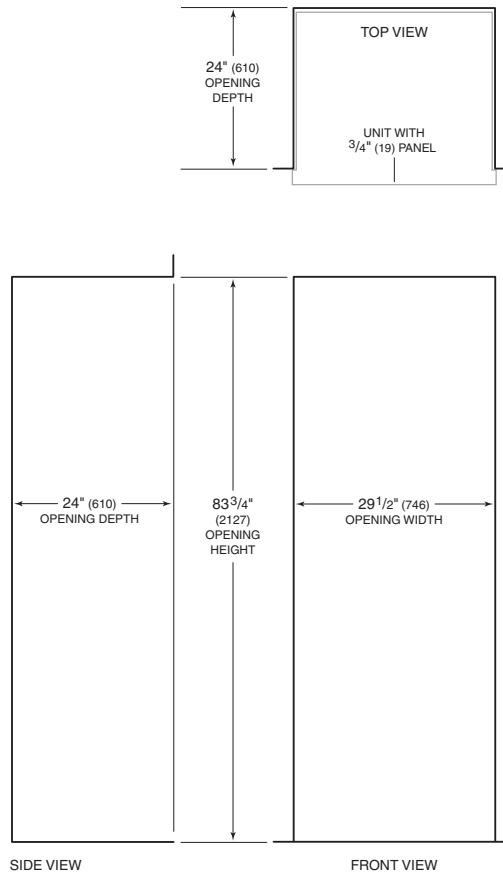

INSTALLATION SPECIFICATIONS

Standard Installation