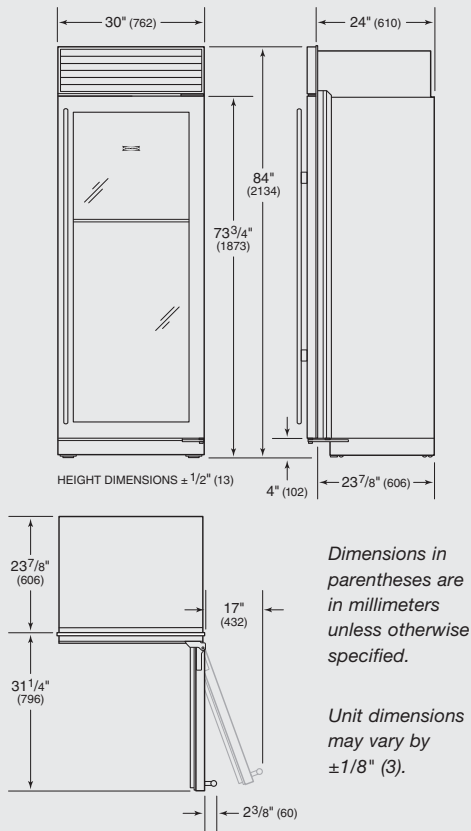

### ACCESSORIES

- Grilles for 83" or 88" finished height (84" is standard).
- Flush inset and dual flush inset panels in stainless steel with tubular or pro handles.
- Dual installation kits with and without dual wide grille—84" finished height.
- Side panels in white and stainless steel.
- Stainless steel kickplate.
- Framed grille insert and full-length handles.
- Stainless steel tubular and pro handles.
- UL approved door lock.
- 90° door stop.

## 30" Wine Storage

### OVERALL DIMENSIONS

### SPECIFICATIONS

Overall Dimensions	30"W x 84" H x 24" D
Door Clearance	Standard 31 1/4" Flush Inset 31 3/4"
Wine Storage Capacity	147 bottles*
Opening Width	29 1/2"
Flush Inset Width	32"
Opening Height	83 3/4"
Flush Inset Height	84"
Opening Depth	24"
Flush Inset Depth	26 3/16"
Electrical Requirements	115 V AC, 60 Hz 15 amp circuit
Shipping Weight	445 lbs