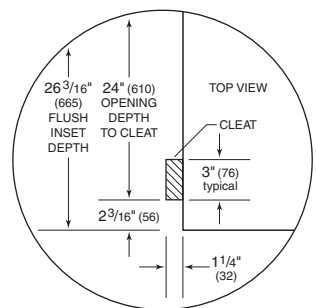

### ACCESSORIES

- Grilles for 83" or 88" finished height (84" is standard).
- Flush inset and dual flush inset panels in stainless steel with tubular or pro handles.
- Dual installation kits with and without dual wide grille—84" finished height.
- Side panels in white and stainless steel.
- Stainless steel kickplate.
- Framed grille insert and full-length handles.
- Stainless steel tubular and pro handles.
- UL approved door lock.
- 90° door stop.

### OVERALL DIMENSIONS

### SPECIFICATIONS

Overall Dimensions	30"W x 84" H x 24" D
Door Clearance	Standard 31 1/4" Flush Inset 31 3/4"
Wine Storage Capacity	147 bottles*
Opening Width	29 1/2"
Flush Inset Width	32"
Opening Height	83 3/4"
Flush Inset Height	84"
Opening Depth	24"
Flush Inset Depth	26 3/16"
Electrical Requirements	115 V AC, 60 Hz 15 amp circuit
Shipping Weight	445 lbs

### Flush Inset Installation

**IMPORTANT NOTE:**  
Dimensions assume a 3/4" (19) panel thickness.

Detail A

Detail B