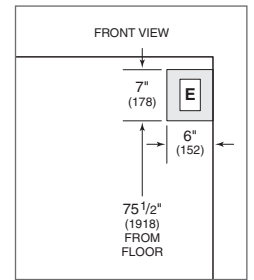

Location of Electrical Supply