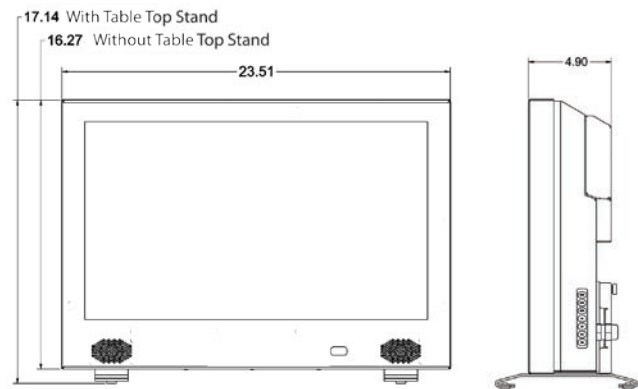

### SunBriteTV Model 2310HD

(All dimensions are in inches)

TV Dimensions are:  
23.51 in. W x 16.27 in. H x 4.90 in. D

Height dimension with table top stand is 17.14 in.

TV with optional wall mount measures 7.60 in. when folded flush against the wall.

## Model 2310HD

LCD Screen	23-inch diagonal TFT Active Matrix
Resolution	1366 x 768 WXGA
Aspect Ratio	16:9
Active Area	508.1 x 285.7 mm
Contrast Ratio	700:1
Response Time	8 milliseconds
Viewing Angle	160° by 140°
Input Connectors:	
RF	Antenna/CATV (NTSC, ATSC, QAM)
HDMI	HDMI Input x1
Video Composite	S-Video x1 and Composite Video x1 L/R Audio Inputs x2
Video Component	YCbCr/YpPr x1 (supports HDTV inputs at 480i, 480P, 567i, 576P, 720P and 1080i) and audio L/R channels x1
PC	15-pin D-sub VGA
RS232 Serial	Full-featured command set with discrete on/off, input select and volume control
Input Power	100-240 VAC, 50-60 Hz 2.2A Max
Audio	10-watt x 2 channels, water-resistant speakers L/R Audio output connector inside rear cover
Operating Temp.	-24° to 122° F. (-31° to 50° C.) *
Non-op. Temp. (Off-mode with power applied)	-24° to 140° F. (-31° to 60° C.)
Accessories Included	Water-resistant remote control with lithium battery Removable table top stand
TV Dimensions	23.51 in. W x 16.27 in. H x 4.90 in. D
Weight	22 lbs., 25 lbs. with table top stand
Shipping Dimensions	30.31 in. W x 19.49 in. H x 8.86 in. D
Shipping Weight	28 lbs.
Warranty	One-year, in-factory, parts and labor