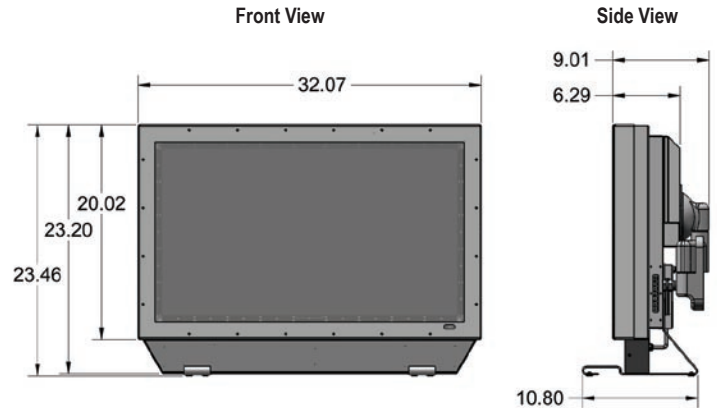

Specifications

LCD Screen	31.5-inch diagonal TFT Active Matrix
Resolution	1366 x 768
Aspect Ratio	16:9
Contrast Ratio	1500:1
H/V Viewing Angle	178° by 178°
Response Time	8 milliseconds
TV formats	1080i, 720p, 480i, 480p
Input Connectors:	
RF	Antenna/CATV (NTSC/ATSC/QAM)
HDMI	HDMI Input x2
Video Composite	S-Video x1 and Composite Video x1, L/R Audio Inputs x1
Video Component	YCbCr/YPbPr x2 and audio L/R channels x2
PC	15-pin D-sub VGA plus Stereo Audio
RS232 Serial	Full-featured command set with discrete on/off, input select and volume control
Discrete IR Control	Codes for Power On/Off and Input Select
Input Power	100-240 VAC, 50-60 Hz 2.5A Max
Audio	8-watt x 2 channels, water-resistant speaker module (detachable), SPDIF Audio output connector inside rear cover
Operating Temp.	-24° to 122° F. (-31° to 50° C.)
Non-op. Temp. (Off-mode with power applied)	-24° to 140° F. (-31° to 60° C.)
Accessories Included	Water-resistant remote control with lithium battery Removable table top stand
TV Dimensions	32.07 in. W x 23.20 in. H x 6.29 in. D
Weight	37.5 lbs., 41.6 lbs w/speakers, 46 lbs w/ speaker module and table top stand
Shipping Dimensions	37.0 in. W x 31.0 in. H x 11.7 in. D
Shipping Weight	54 lbs.
Warranty	One-year, in-factory, parts and labor

SunBriteTV Model 3220HD

(All dimensions are in inches)

TV Dimensions are:

32.066 in. W x 23.204 in. H x 6.287 in. D

Height dimension with table top stand is 23.458 in.

TV with optional wall mount measures 9.008 in. when folded flush against the wall.