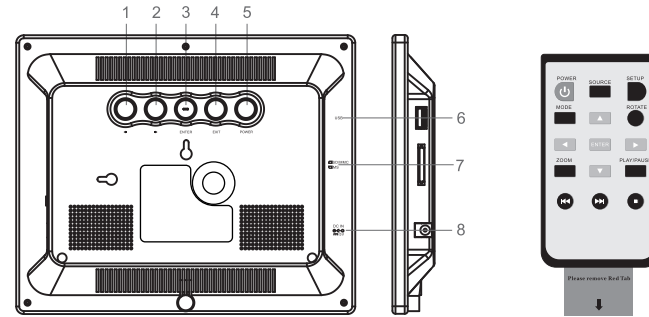

Sungale

MODEL:PF801

Quick Start Guide

QUICK START GUIDE

Navigation Controls

The components may differ slightly in appearance with the provided images.

MEANING:

1. : Press to move cursor right.
2. : Press to move cursor left.
3. **ENTER**: Press to enter or confirm.
4. **EXIT**: Press to exit.
5. **Power**: Press to turn the unit off or on.
6. **USB**: Insert a USB flash disk.
7. **SD/MMC/MS**: Insert one of the SD/MMC/MS cards each time.
8. **DC IN**: Insert the AC adapter to connect the unit with power outlet.

Remote Control function:

- POWER**: Press to turn the unit on or off.
SOURCE: Press to exit to the main menu directly.
SETUP: Press to set up picture display effect and mode, etc.
MODE: Press to change picture slideshow mode to Optimal or Original.
ROTATE: Press to rotate the picture which is playing.
 / / / : Press to move cursor up, down, left or right