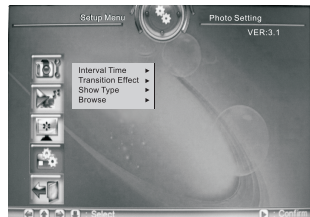

Press **HOME** to the main menu.

Loading photos from memory card or USB

Insert one of the SD/MMC/MS card to your digital photo frame according to follow direction showed by silk-printing.

You can also insert a USB flash disk which has pictures to the USB slot to play pictures stored in the USB.

The digital photo frame will auto slideshow pictures in your card or USB which has been inserted.

Press **HOME** or **SOURCE** to exit to the main menu.

Setup

1. Press **RIGHT** to move cursor to "Setup" and press "ENTER" to enter the setup interface.
2. Press "SETUP" button on remote control to setup interface directly.

There will be 5 icons listed at the left side. From top to bottom, they are Photo setting, auto play, display setup, Custom setup and exit respectively.

3

QUICK START GUIDE

You may press **DOWN** button to select one of the icons, and press **RIGHT** to enter the detailed setup options (press **LEFT** to return), then press **UP** or **DOWN** to choose what you want and press "ENTER" button to confirm the settings.

What you can setup

You can setup slideshow interval time, transition effect, show type in fit screen or full screen, browse in thumbnail mode or file manager mode, photo auto play or not, brightness and contrast, TFT Saturation, OSD language, play repeat mode and restore all of the settings to original state by selecting "Default".