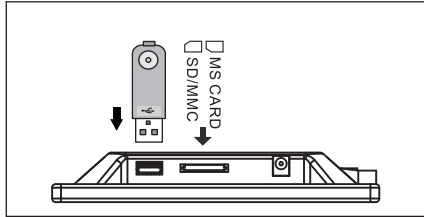

QUICK START GUIDE

After about 10 seconds without any operation, the DPF machine will auto slideshow pictures in the internal memory.

Press **HOME** to the main menu.

Loading photos from memory card or USB

Insert one of the SD/MMC/MS card to your digital photo frame according to follow direction showed by silk-printing.

You can also insert a USB flash disk which has pictures to the USB slot to play pictures stored in the USB.

The digital photo frame will auto slideshow pictures in your card or USB which has been inserted.

Press **HOME** or **SOURCE** to exit to the main menu.

Setup

1. Press **RIGHT** to move cursor to "Setup" and press "ENTER" to enter the setup interface.
2. Press "SETUP" button on remote control to setup interface directly.

There will be 5 icons listed at the left side. From top to bottom, they are Photo setting, auto play, display setup, Custom setup and exit respectively.