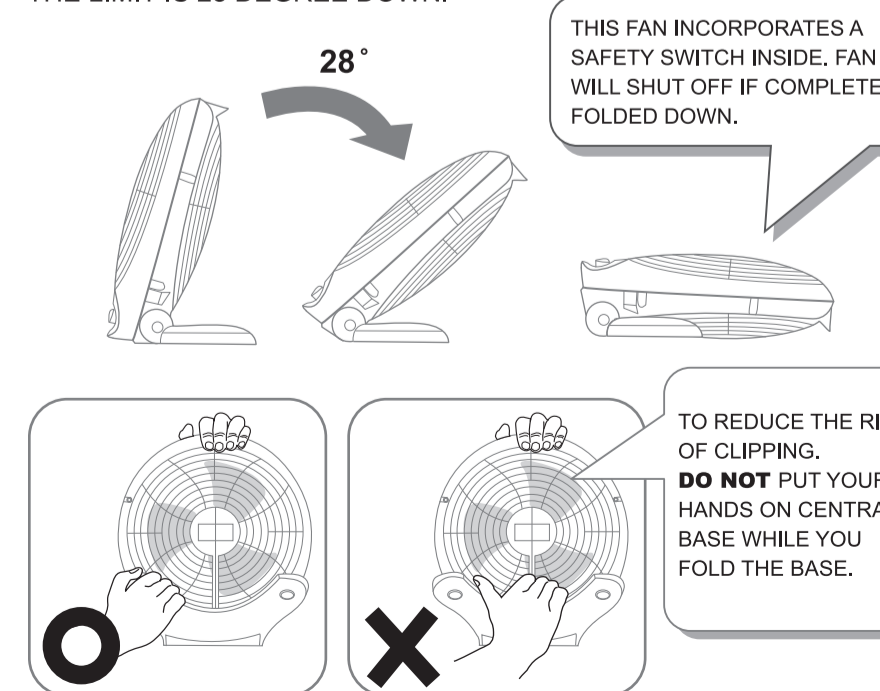

CAUTION:

THE ANGLE OF THE FAN BASE CAN BE ADJUSTED.
THE LIMIT IS 28 DEGREE DOWN.

SETUP

Your Fan was thoroughly inspected and tested at the factory prior to packaging. Visually inspect it upon removal from its packaging. Return the unit if it shows any signs of damage or mishandling.