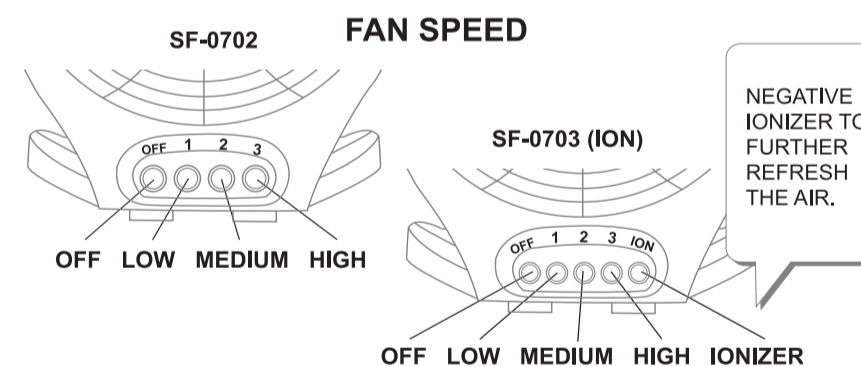

CAUTION:

THE ANGLE OF THE FAN BASE CAN BE ADJUSTED.
THE LIMIT IS 28 DEGREE DOWN.

SETUP

Your Fan was thoroughly inspected and tested at the factory prior to packaging. Visually inspect it upon removal from its packaging. Return the unit if it shows any signs of damage or mishandling.