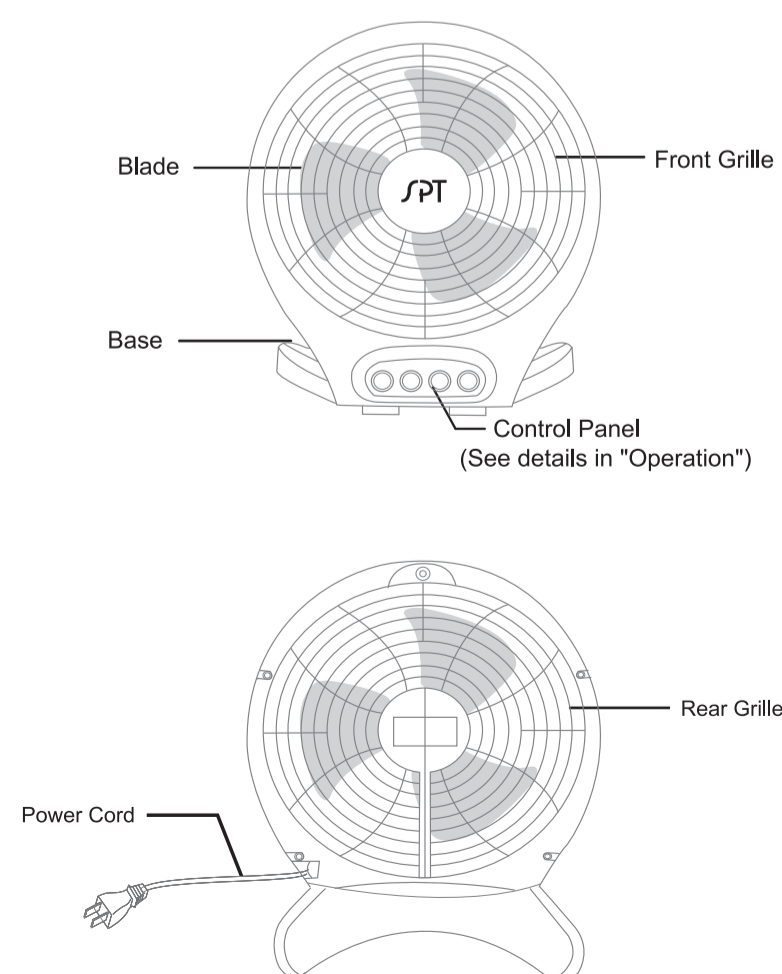

This guarantee is subject to the following terms:
Sunpentown must be notified of the fault.

Proof of purchase must be presented to Sunpentown's nominated representative.

The warranty will be void if the product is modified, misused or repaired by an unauthorized person.

The warranty after repair will not be extended beyond the original one-year period.

All replacement parts will be new or reconditioned.

Parts, which are replaced, become the property of Sunpentown.

The warranty applies for the use of the product in the USA only.

What is NOT COVERED:

Warranty does not include freight charges.

Incidental or consequential damage caused by possible defects with this product.

Damage to product caused by improper power supply voltage, accident, fire, floods or acts of nature.

Failure of product resulting from unauthorized modifications to the product.

Improper installation or failure to perform the necessary maintenance.

This GUARANTEE is in addition to your Statutory Rights

SUNPENTOWN INTERNATIONAL INC.

21415 Baker Parkway, City of Industry, CA 91789-5236

909-468-5288 Fax: 909-468-5279

service@sunpentown.com

www.sunpentown.com

SPT

SF-0702

SF-0703 (ION)

7" Fan

Owner's Manual

SUNPENTOWN INTERNATIONAL INC.

Thank you for purchasing SPT Fan.
Please Read and Save The Instructions.

INTRODUCTION

Thank you for purchasing SPT Fan.
Please Read and Save The Instructions.

STRUCTURE