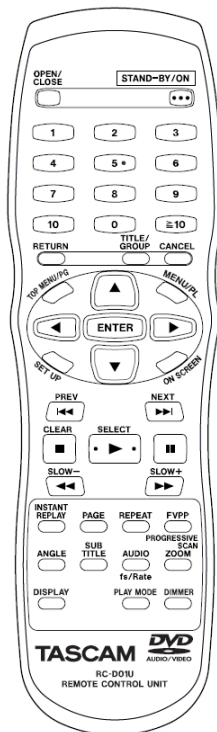

Digital output signal table

Playback discs	Digital audio output		
	PCM ONLY	DOLBY DIGITAL/PCM	STREAM/PCM
DVD with 48/44.1 kHz, 16/20/24 bit linear PCM	48/44.1 kHz, 16 bit, stereo linear PCM		
DVD with 96/88.2 kHz, 16/22/24 bit linear PCM	No output		
DVD with DTS	48 kHz, 16 bit, stereo linear PCM		DTS bitstream
DVD with Dolby Digital/DVD AUDIO	48 kHz, 16 bit, stereo linear PCM	Dolby Digital bitstream	
DVD with MPEG Multichannel	48 kHz, 16 bit, stereo linear PCM		MPEG bitstream
Audio CD/Video CD/SVCD	44.1 kHz, 16 bit, stereo linear PCM		
Audio CD with DTS	44.1 kHz, 16 bit, stereo linear PCM		DTS bitstream
CD-R/RW with MP3	Linear PCM		

SPECIFICATIONS

General

Power Requirements: U.S.A./Canada 120 VAC, 60 Hz
U.K./Europe 230 VAC, 50 Hz
Australia 240 VAC, 50 Hz
Power Consumption: 11 W (at operation)
0.2 W (in standby mode)
Dimensions (W x H x D): 482 mm x 51 mm x 269 mm
(19 inches x 2 inches x 10.6 inches)
Mass: 2.3 kg (5.1 lbs)

Audio section

Analog output:
AUDIO OUT: -8 dB/1 kΩ
Digital output*1:
DIGITAL OUT (OPTICAL): -21 dBm to -15 dBm
(660 nm ±30 nm)
*1 Corresponding to Linear PCM, Dolby Digital, and DTS Digital Surround (with sampling frequency — 32 kHz, 44.1 kHz, 48 kHz)

Video section

Video System: NTSC
Horizontal Resolution: 500 lines
Signal-to-Noise Ratio: 64 dB
Video output level
Composite: 1.0 V(p-p)/75 Ω
S-video-Y: 1.0 V(p-p)/75 Ω
S-video-C: 0.286 V(p-p)/75 Ω
Component-Y: 1.0 V(p-p)/75 Ω
Component-P_B/P_R: 0.7 V(p-p)/75 Ω

HDMI

HDMI Output (Ver. 1.1): HDMI

RS-232C

Serial command: 9-Pin D-SUB
Designs & specifications are subject to change without notice.
HDMI, the HDMI logo and High-Definition Multimedia Interface are trademarks or registered trademarks of HDMI Licensing LLC.
HDCP is the abbreviation of “High-Bandwidth Digital Content Protection,” and is the high-reliable copy control technology licensed by Digital Content Protection, LLC.