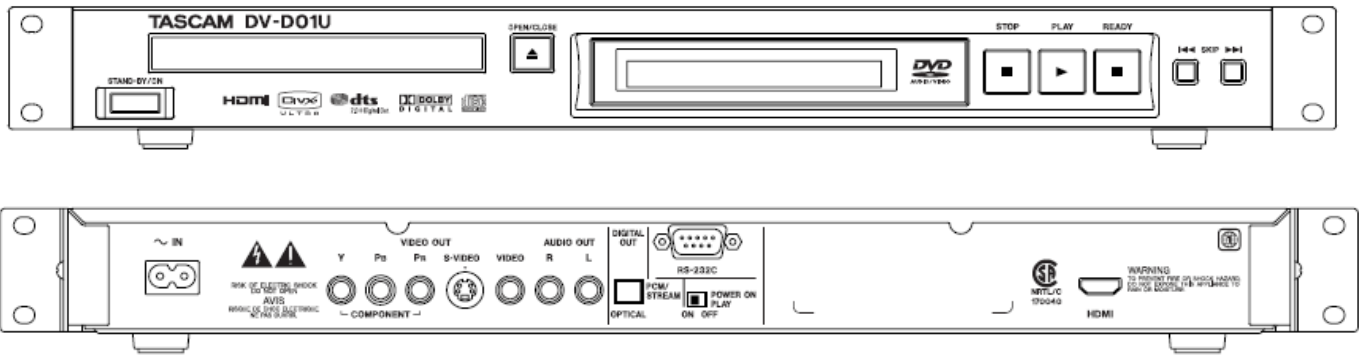

Defeatable On-Screen Guide Icons

Composite, Component, and S-Video Outputs

HDMI (High Definition Multimedia Interface)

IR Remote Control Included

Selectable Scan Mode

DVD Audio Bonus Group Playback (Bonus group password required. Refer to disc for password.)

Tray Lock (prohibits unwanted disc ejection)

True Progressive Scan

FVPP (Fine Video Picture Processing)

Plays NTSC and PAL discs (region codes apply)

CONSULTANT'S AND SYSTEM DESIGN SPECIFICATIONS

The DV-D01U is a 1U rack-mountable single disc player with a powered loading tray. The DVD player reads DVD Video, DVD Audio (2-channel only), Video CD, CD-DA, MP3, WMA, WAV, JPEG, ASF, MPEG-2/MPEG-1, and DivX. The player is capable of playing back properly finalized DVD +R/+RW discs.

Outputs consist of HDMI audio/video out and Composite, S-Video, and Component video outputs. Rear panel stereo outputs are unbalanced (RCA) and digital outputs are optical. Digital outputs can pass Dolby Digital and DTS surround streams for later decoding.

The DV-D01U provides extensive bi-directional RS-232 serial control. I/R remote control included. DV-D01U is equipped with a screen saver function and defeatable On-Screen Icons. The unit is also able to play "finalized" +R/+RW (video format discs only). The TASCAM DV-D01U is HDCP compliant.