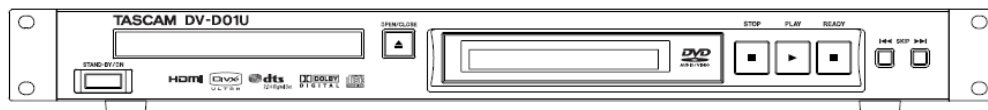

DV-D01U

Technical Documentation

PRODUCT OVERVIEW

The DV-D01U is the latest addition to TASCAM's contracting product line. An impressive list of features packaged in a "single-space" rack-mount chassis make this DVD player industry standard for all professional A/V installations.