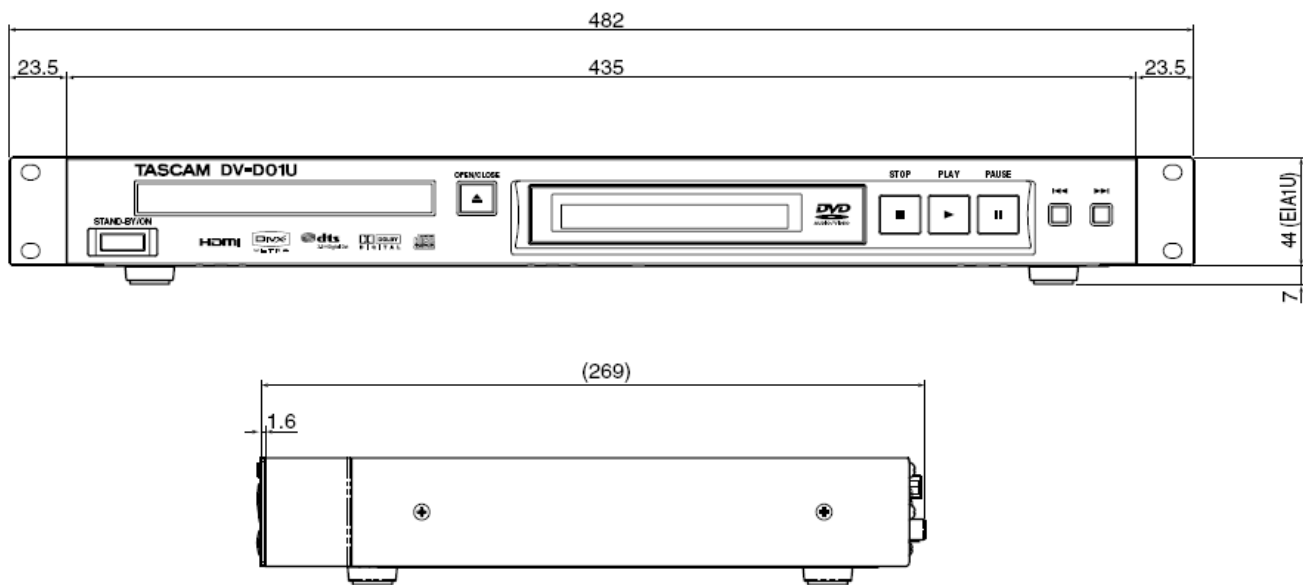

ADDITIONAL INFORMATION

The ✓ in the list below shows available disc types and recording formats.

Disc type	CD-R/-RW^{*1}	DVD-R^{*1}	DVD-RW^{*1}
DVD Video	—	✓	✓
DVD VR	—	✓	✓
DVD Audio	—	✓	✓
VCD/SVCD	✓	—	—
Audio CD	✓	—	—
MP3	✓	✓^{*2}	✓^{*2}
WMA	✓	✓^{*2}	✓^{*2}
WAV	✓	✓^{*2}	✓^{*2}
JPEG	✓^{*3}	✓^{*2}	✓^{*2}
ASF	✓	✓^{*2}	✓^{*2}
MPEG-2	✓^{*3}	✓^{*2}	✓^{*2}
MPEG-1	✓^{*3}	✓^{*2}	✓^{*2}
DivX	✓	✓^{*2}	✓^{*2}

*1 This unit can play finalized discs only.

*2 Recorded with UDF Bridge format.

*3 This unit may not be able to play back a file if the file size is too large.

This unit has been designed to play back the following discs:

DVD VIDEO	DVD AUDIO (2-channel only)
VCD	SVCD
Audio CD	

Unplayable discs

DVD-ROM, DVD-RAM, CD-I (CD-I Ready), Photo CD, etc.
Playing back these discs will generate noise and damage the speakers.

It is possible to play back **finalized** +R/+RW (DVD Video Format only) discs. “DVD” lights on the display window when a +R/+RW disc is loaded

Dimensions (unit: mm)

There are some progressive TVs and High-Definition TVs that are not fully compatible with this unit, resulting in an unnatural picture when playing back a DVD VIDEO in the progressive scan mode. In such a case, change the scan mode to the interlace mode.