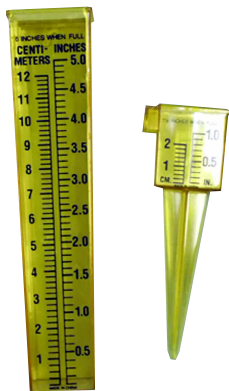

Rain Gauges

2700N ClearVu® Rain Gauge

- 5" capacity
- Easy-to-read measurement increments
- Weather resistant
- Post mounting bracket included
- 11 7/8" long

2702N ClearVu® Rain and Sprinkler Gauge

- 5" or 127 mm. capacity
- Easy-to-read measurement increments
- Tapered end for ground or post mounting
- Weather resistant construction
- 12 1/2" long

2703N ClearVu® Rain and Sprinkler Gauge

- 5" or 127mm. capacity
- Easy-to-read measurement increments
- Tapered end for ground or post mounting
- Weather resistant construction
- 10 3/4" long

2704 Jumbo Rain Gauge/Thermometer

- 5" capacity, -40°F to 120°F temp range
- Two sided unit - one side rain gauge, one side thermometer
- Stakes into ground
- Rain gauge memory track
- 48" high, fully assembled

Rain Gauges

2710N Glass Rain Gauge

- Glass tube with 5" or 127mm. capacity
- Easy-to-read bold black graphics
- Metal spike to mount in ground or attach to post
- Resists weather and rust
- 7" long

2715 2 in 1 Rain Gauge

- 5" rain capacity and 1" sprinkler capacity
- Easy-to-read bold black graphics
- Weather resistant construction
- 11 1/2" long