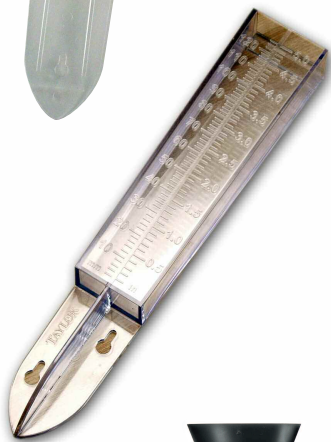

Rain Gauges

2700N ClearVu® Rain Gauge

- 5" capacity
- Easy-to-read measurement increments
- Weather resistant
- Post mounting bracket included
- 11 7/8" long

2702N ClearVu® Rain and Sprinkler Gauge

- 5" or 127 mm. capacity
- Easy-to-read measurement increments
- Tapered end for ground or post mounting
- Weather resistant construction
- 12 1/2" long

2703N ClearVu® Rain and Sprinkler Gauge

- 5" or 127mm. capacity
- Easy-to-read measurement increments
- Tapered end for ground or post mounting
- Weather resistant construction
- 10 3/4" long

2704 Jumbo Rain Gauge/Thermometer

- 5" capacity, -40°F to 120°F temp range
- Two sided unit - one side rain gauge, one side thermometer
- Stakes into ground
- Rain gauge memory track
- 48" high, fully assembled

Rain Gauges

2710N Glass Rain Gauge

- Glass tube with 5" or 127mm. capacity
- Easy-to-read bold black graphics
- Metal spike to mount in ground or attach to post
- Resists weather and rust
- 7" long

2715 2 in 1 Rain Gauge

- 5" rain capacity and 1" sprinkler capacity
- Easy-to-read bold black graphics
- Weather resistant construction
- 11 1/2" long