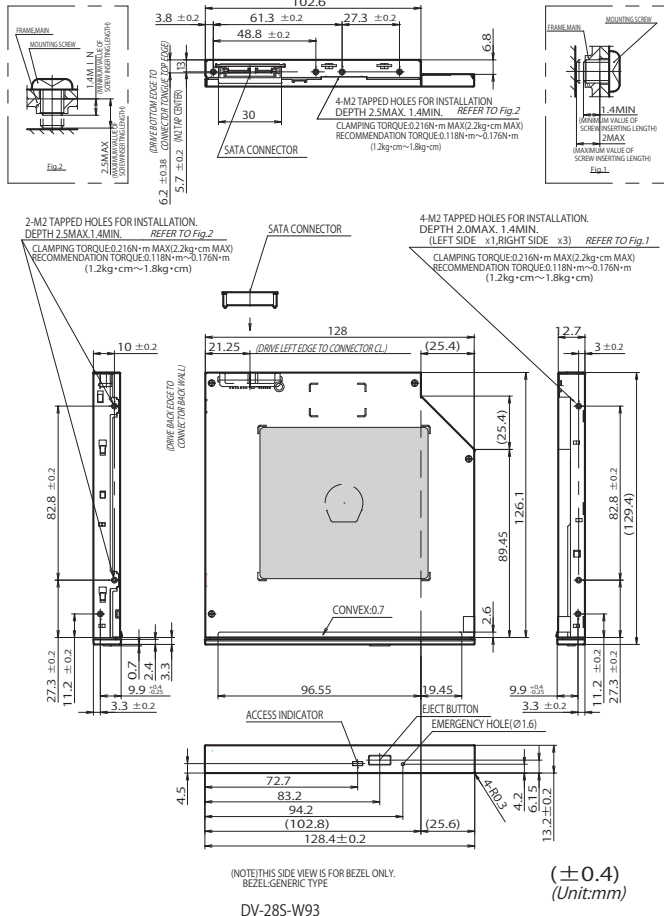

DVD is a trademark of DVD Format/Logo Licensing Corporation registered in the U.S., Japan and other countries.

COMPACT DISC is a trademark of Koninklijke Philips Electronics N.V.

Corporate and product names are the respective trademarks or registered trademarks of the companies mentioned. Features and specifications are subject to change without notice. Precaution: To ensure safe handling and operation, read the Instruction Manual before use.

TEAC CORPORATION Data Storage Products Division

TEAC CORPORATION (<http://www.teac.co.jp>) 1-47 Ochiai, Tama-shi, Tokyo 206-8530 Japan Phone:81-42-356-9153 Fax:81-42-356-9184

TEAC AMERICA, INC. (<http://www.teac.com>) 7733 Telegraph Road, Montebello, California 90640, U.S.A. Phone:1-323-726-0303 Fax:1-323-727-7656

TEAC EUROPE GmbH. (<http://www.teac.de>) Bahnstrasse 12, 65205 Wiesbaden-Erbenheim, Germany Phone:49-611-71580 Fax:49-611-7158-392

TAIWAN TEAC CORPORATION (<http://www.teac.com.tw>) 3F No.45, Sec.1 Min Chuan E. Road, 104 Taipei, Taiwan R.O.C. Phone:886-2-2597-8608 Fax:886-2-2597-8591

TEAC ELECTRONICS (M) SDN BHD (<http://www.teac.com.my>) Lot 22, Batu Berendam Ftz III, Batu Berendam, 75350 Melaka, Malaysia. Phone:60-6-2843402 Fax:60-6-2843471

© Copyright TEAC CORPORATION 2009