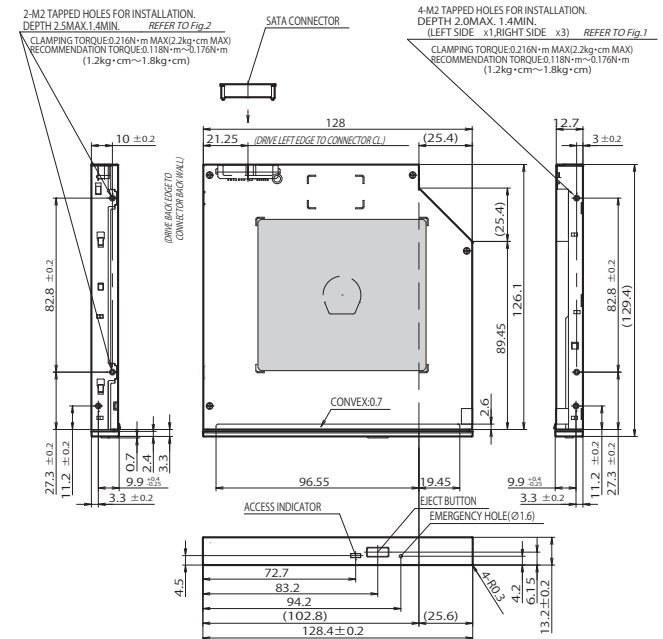

Disc Diameter	12cm, 8cm	
Interface	SerialATA Revision2.6	
Data Transfer Rate	Gen I i 1.5GB / sec	
Access Time	150ms (typ) DVD-ROM 140ms (typ) CD-ROM	
Data Buffer	2MB	
Loading Mechanism	Drawer Type	
Environmental Conditions		
Ambient Temperatures	Operating	5 to 45°C
	Non Operating	-20 to 60°C
	Transportation	-40 to 65°C
Ambient Humidity	Operating	8 to 80% (non-condensing) *
	Non Operating	5 to 95% (non-condensing) *
	Transportation	5 to 95% (non-condensing) *
Power Requirements	DC5V±5%	
Current Consumption	Standby / Sleep 45mA / 32mA (Average current max) During starting / Seek 1500mA (Max, Spikes less 1ms)	
MTBF	60,000POH (10% duty)	
Safety / EMI Standards	UL, CUL, TÜV, CB, CE and BSMI	
Dimensions	128.0W x 12.7H x 129.4D (mm)	
Mass (Weight)	172g or less	
RoHS	Complied	

Remark
Please check the specification sheets for detailed conditions and other information.
* The maximum wet-bulb temp. is 29.4 degree C