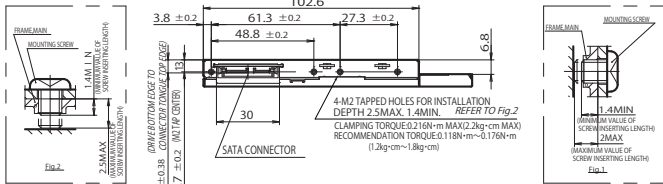

DVD Super Multi Drive DV-W28S-V

8x DVD±R   **8x DVD+RW**
6x DVD±R DL   **6x DVD-RW**

- Half inch height (12.7mm) standard design
- Buffer underrun Prevention
- Supporting disc-at-once, session-at-once, packet write, incremental, over write, track-at-once recording mode, sequential write, multi-session, and back ground format
- Horizontal and vertical mounting for most system configuration

Write Speed (Max Speed)	DVD+R	8x (CAV)	
	DVD+R DL	6x (ZCLV)	
Read Speed (Max Speed)	DVD-R	8x (CAV)	
	DVD-R DL	6x (ZCLV)	
	DVD+RW	8x (ZCLV)	
	DVD-RW	6x (ZCLV)	
	DVD-RAM	5x (ZCLV)	
	CD-R	24x (CAV)	
	CD-RW	US	24x (ZCLV)
		HS	10x (CLV)
		MS	4x (CLV)