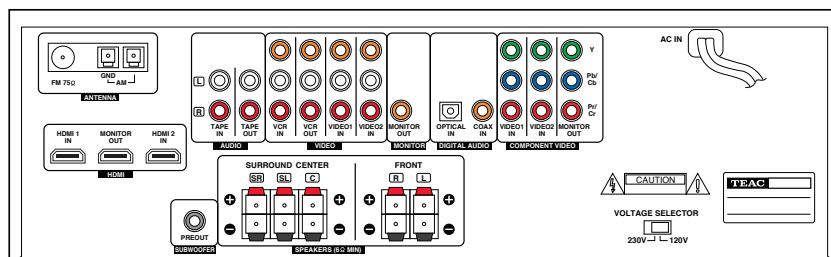

## Main Features

- 5.1ch Discrete Amplifier
- Dolby Digital, Dolby Pro-Logic II (Movie, Music)
- DTS Digital Surround
- AM/FM Stereo Tuner
- 30 Preset Station Memory
- DSP Surround (Hall, Jazz, Rock, 5-stereo)
- Tone Control (Bass, Treble)
- Fluorescent Display with Dimmer
- Sleep Timer, Night Mode
- Dual Voltage (120V 60Hz, 230V 50Hz)
- Full Function Remote Control

## General Specifications

- Output Power: 120W x 5 (1ch driven, 6 ohms, 1kHz, 10% THD)  
65W x 2 (2ch driven, 6 ohms, 1kHz, 0.9% THD)
- Signal-to-Noise Ratio: 90dB (Line, IHF-A)
- Frequency Response: 20Hz-60kHz (Line, +1/-3dB)
- Audio Input: x 4 (RCA), x 1 (Front, Stereo Mini)
- Audio Output: x 2 (RCA)
- Subwoofer Preout: x 1 (RCA)
- Digital Audio Input: x 2 (Optical x 1, Coaxial x 1)
- HDMI In: x 2
- HDMI Out: x 1
- Component Video Input: x 2 (RCA)
- Component Video Output: x 1 (RCA)
- Composite Video Input: x 3 (RCA)
- Composite Video Output: x 2 (RCA)
- Headphone Jack: x 1 (Stereo)
- Speaker Terminals: x 5 pairs (Clip-type)
- Operation: 120/230V AC, 50/60Hz Switchable (US/Export)
- Dimension (W x H x D): 16-1/2" x 5-3/8" x 11-5/8"  
420 x 135 x 295mm
- Weight: 20.8 lbs, 9.4kg