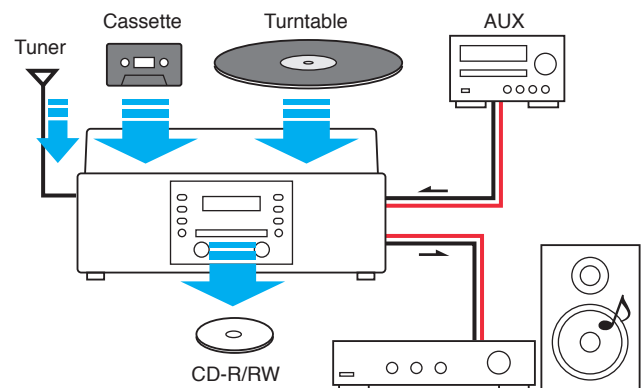

Main Features

CD Recorder Section

- Supports CD-R/RW Recording (Phono to CD, Tape to CD, Tuner to CD, AUX to CD)
- Drawer-type CD Recorder
- Auto/Manual Track Increment
- Rec Level Control and Rec Level Indicator
- Repeat (1/ALL), Shuffle, 32-track Program Play

Turntable Section

- 3-speed Turntable (33-1/3, 45, 78rpm)
- Auto Return

Tape Section

- Cassette Tape Player
- Play, Pause, FWD, REW Operation

Amplifier/Tuner Section

- PLL Synthesized AM/FM Stereo Tuner
- Volume Control
- Bass-reflex type Speakers

General

- Stereo Speakers
- LCD Display with Backlight
- Headphone Jack
- Remote Control

General Specifications

- Output Power: 3.5W + 3.5W
- Speakers: 70mm Full Range Cone x 2
- Audio Input: x 1
- Audio Output: x 1
- Headphone: x 1 (Stereo Mini)
- Operation: 120V AC, 60Hz
- Dimension (W x H x D): 18-1/2" x 9-1/16" x 15-3/8"
470 x 230 x 390 mm
- Weight: 24.3 lbs. 11.0 kg