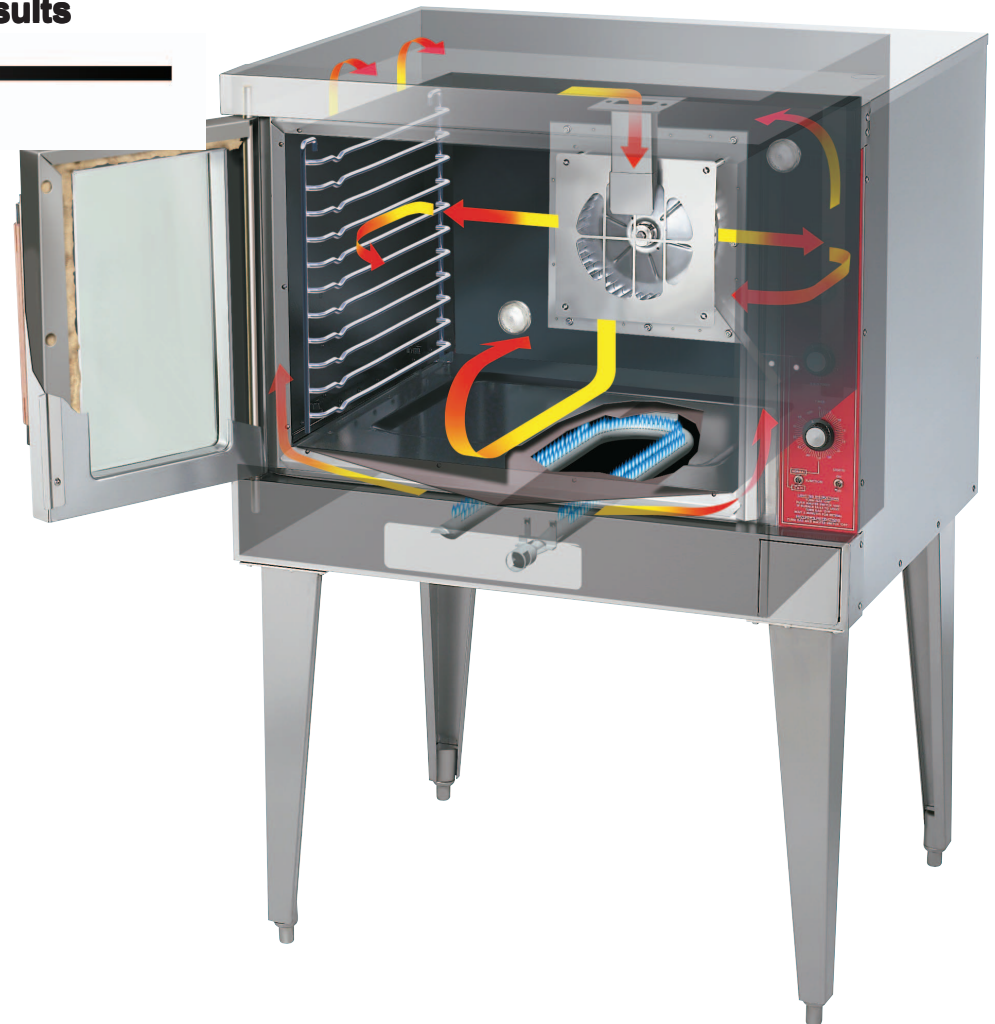

VC Convection Oven

VULCAN
THE PREMIER COOKING LINE

Vulcan offers an extraordinary gas convection oven that provides versatile performance and quality features with consistent results - all at an affordable price.

"SOLID STATE CONTROLS" -

Solid state temperature controls allows the oven to maintain the set temperature accurately. Solid state controls provide a consistent, evenly cooked, quality product.

"PORCELAIN COATED" -

Ovens generally rust from the outside in. All oven liners are coated on both sides to assure no exposed metal. Porcelain coated liners increase longevity of the oven.

"INDEPENDENT DOORS" -

Independently operated doors allow easy access to the oven (one door opening) without sacrificing substantial heat loss. Each independent door has full length hinge pins and welded full door frames. Welded frames insure strength and durability as well as longevity. This feature significantly reduces service calls.

"HEAT-WRAP" Design -

Powered by a 44,000 BTU/hr. burner with a "V" baffle, the oven cavity is "wrapped" in heat. This creates balanced heat distribution within the oven cavity and assures an **even bake every time** using one, two, three, four or five sheet pans.