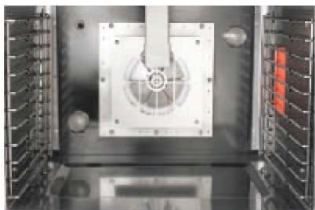

"SOLID STATE CONTROLS" -

Solid state temperature controls allows the oven to maintain the set temperature accurately. Solid state controls provide a consistent, evenly cooked, quality product.

"PORCELAIN COATED" -

"HEAT-WRAP" Design -

Powered by a 44,000 BTU/hr. burner with a "V" baffle, the oven cavity is "wrapped" in heat. This creates balanced heat distribution within the oven cavity and assures an **even bake every time** using one, two, three, four or five sheet pans.