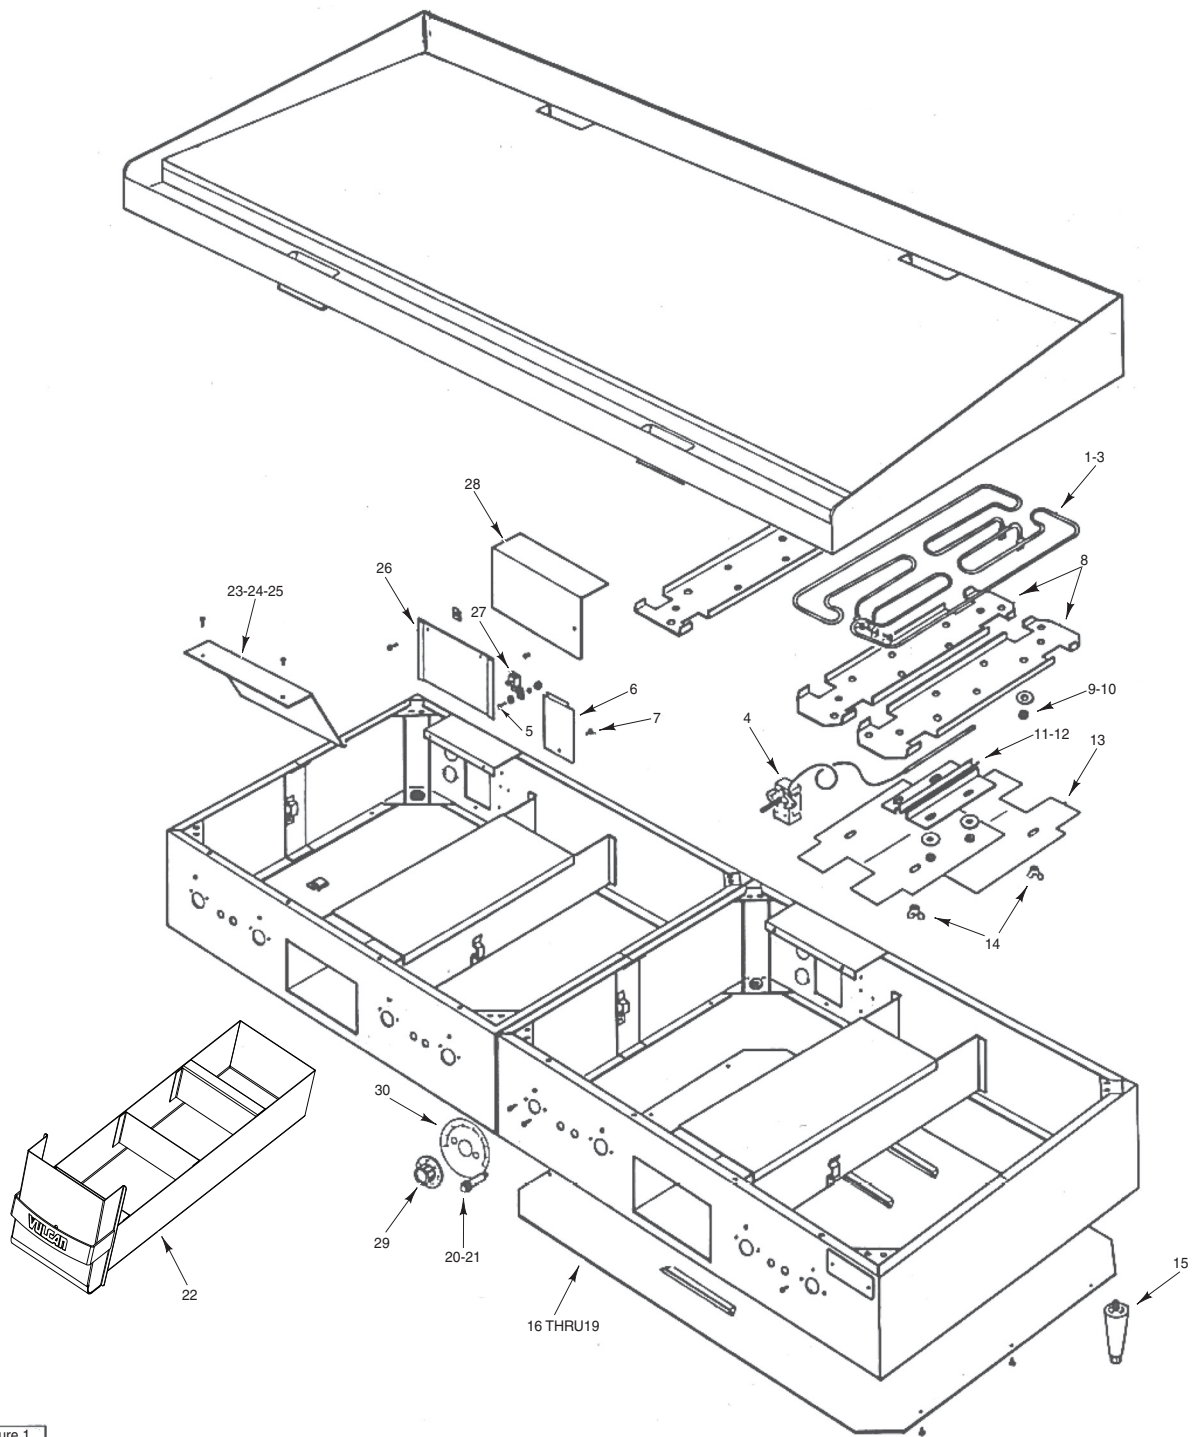

VULCAN

CATALOG OF REPLACEMENT PARTS

ELECTRIC GRIDDLES

MODEL

**RRE24D
RRE36D
RRE48D
RRE60D
RRE72D**

For additional information on Vulcan-Hart or to locate an authorized parts and service provider in your area, visit our website at www.vulcanhart.com

Figure 1

REPLACEMENT PARTS LIST

ILLUS. Figure 1	PART NO.	NAME OF PART	AMT.
1	00-351360-00001	Heating Unit (208V) (RRE24D/36D/48D/60D/72D) (2 Per Foot)	AR
2	00-351360-00002	Heating Unit (240V) (RRE24D/36D/48D/60D/72D) (2 Per Foot)	AR
3	00-351360-00003	Heating Unit (480V) (RRE24D/36D/48D/60D/72D) (2 Per Foot)	AR
4	00-342027-00008	Thermostat -Control	AR
5	SC-113-80	Cap Screw 1/2 -20 X 1/2 Hex Hd.	1
6	00-344970-00001	Cover - Access (RRE24D/36D/48D/60D/72D)	1
7	SD-034-49	Self-Tapping Screw 8-32 X 1/2 Slot Head Washer HO., Type T	1
8	00-342567-00001	Pressure Plate (RRE24D/36D/48D/60D/72D)	6
9	NS-046-53	Mach. Nut 1/2 - 20 Hex	24
10	NS-046-61	Mach. Nut 5/16 - 18 Hex	4
11	00-342573-00001	Bulb Clamp - Thermostat (208/240V)	3
12	00-342573-00002	Bulb Clamp - Thermostat (480V)	3
13	00-346251-00001	Baffle - Heating (RRE24D/36D/48D/60D/72D)	6
14	00-350632-00002	Wing Nut - Baffle	AR
15	00-348164-00001	Leg	4
16	00-340726-00024	Bottom (RRE24D)	1
17	00-341520-00009	Bottom (RRE36D/72D)	1
18	00-341520-00012	Bottom (RRE48D)	1
19	00-824345-00001	Bottom (RRE60D)	1
20	00-342575-00001	Indicating Light (208/240V)	3
21	00-498631-00001	Indicating Light (480V)	3
22	00-498528-000A1	Grease Drawer (RRE24D/36D/48D/60D/72D)	1
23	00-344964-00002	Baffle - Thermostat (RRE36D/72D)	3
		Baffle - Thermostat (RRE60D)	1
24	00-344964-00003	Baffle - Thermostat (RRE48D)	4
		Baffle - Thermostat (RRE60D)	2
25	00-344964-00001	Baffle - Thermostat (RRE60D)	1
26	00-344969-00001	Cover - Terminal Box (RRE24D/36D/48D/60D/72D)	1
27	00-344866-00001	Terminal Lug	1
28	00-344965-00001	Baffle - Terminal Box (RRE24D/36D/48D/60D/72D)	1
29	00-824277	Knob - Thermostat	3
30	00-498673	Dial - Thermostat	3