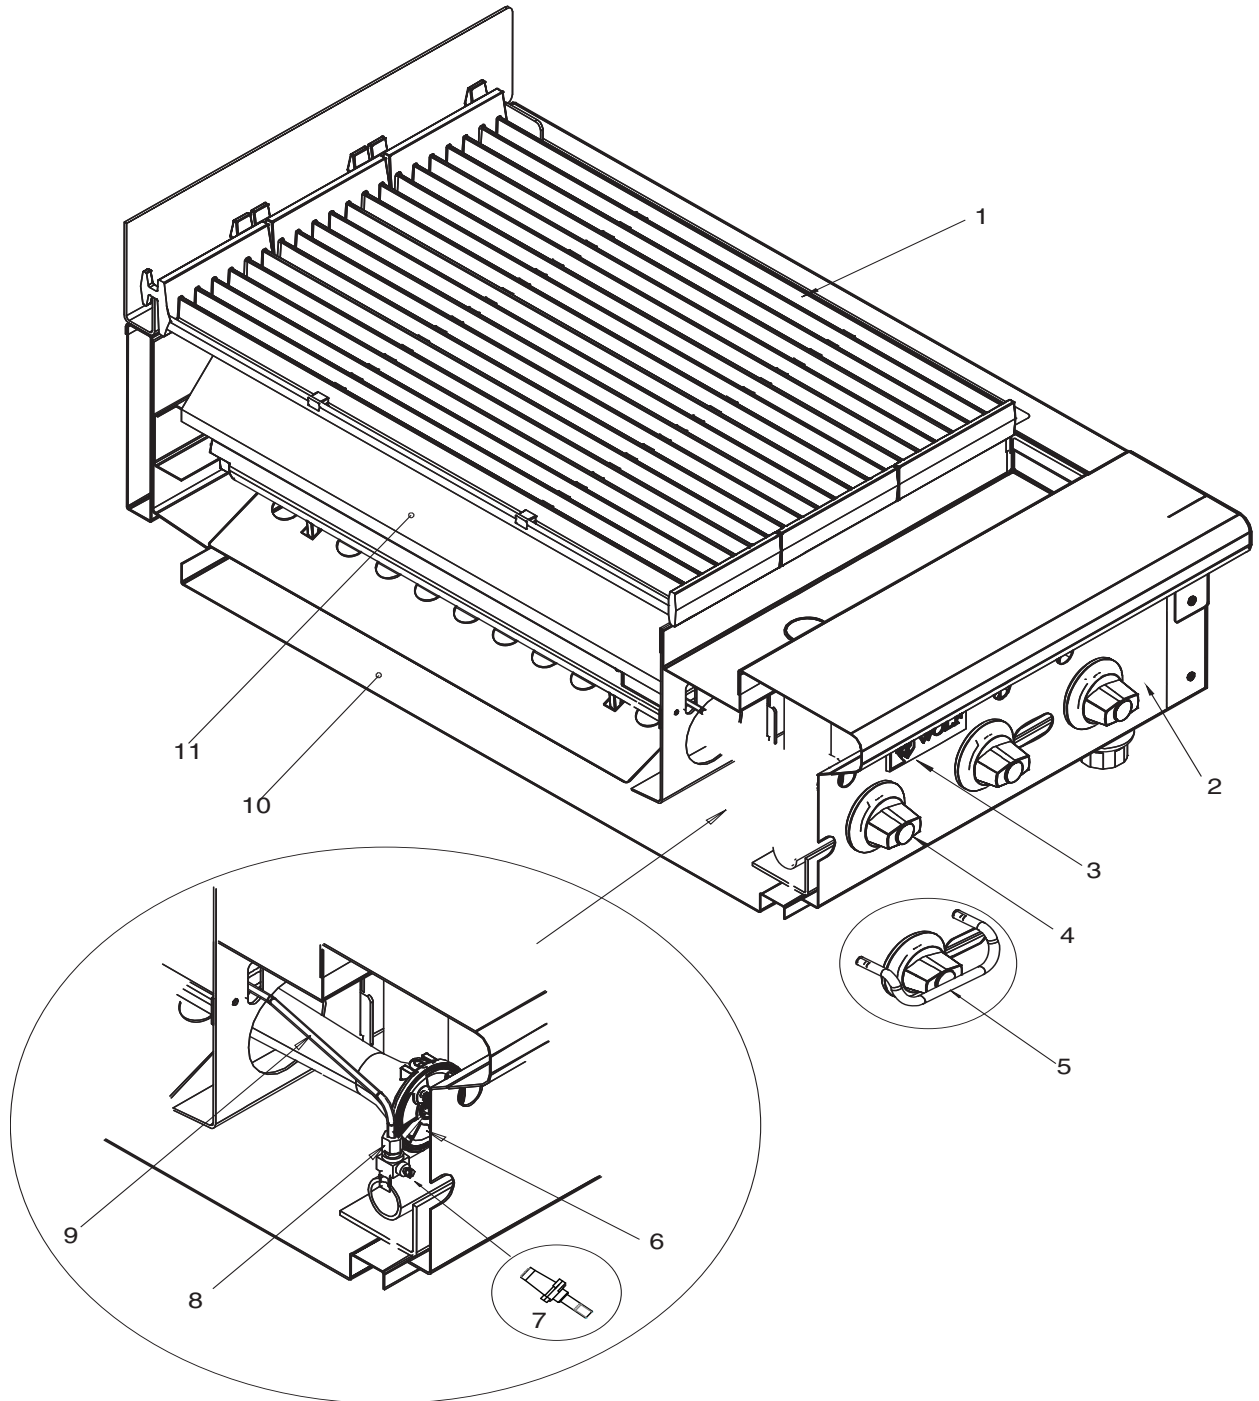

MODEL ACB47

WWW.WOLFRANGE.COM

ACB SERIES

MODEL

ACB25	ML-710563
ACB36	ML-710564
ACB47	ML-710565
ACB60	ML-710566
ACB72	ML-498068

TECHNICAL SERVICE AND PARTS ASSISTANCE

1-800-814-2028

ITW Food Equipment Group, LLC
An Illinois Tool Works Company
3600 North Point Blvd., Baltimore, MD 21222

FORM 37122 (Feb. 2008)

ACHIEVER CHARBROILER

ILLUS.	PART NO.	NAME OF PART	AMT.
1	00-410601-0FLAT	Flat Heat Deflector	AR
2	00-710513	Bracket, Tray Guide	2
3	00-710501	Burner Wire	AR
4	00-410601	Heat Deflector	AR
5	00-710510	Plate, Supercharger	AR
6	00-410600-000G2	Burner Assy. Casting	AR
7	00-710503	Leg, 2" OD X 4" L Adjustable	4