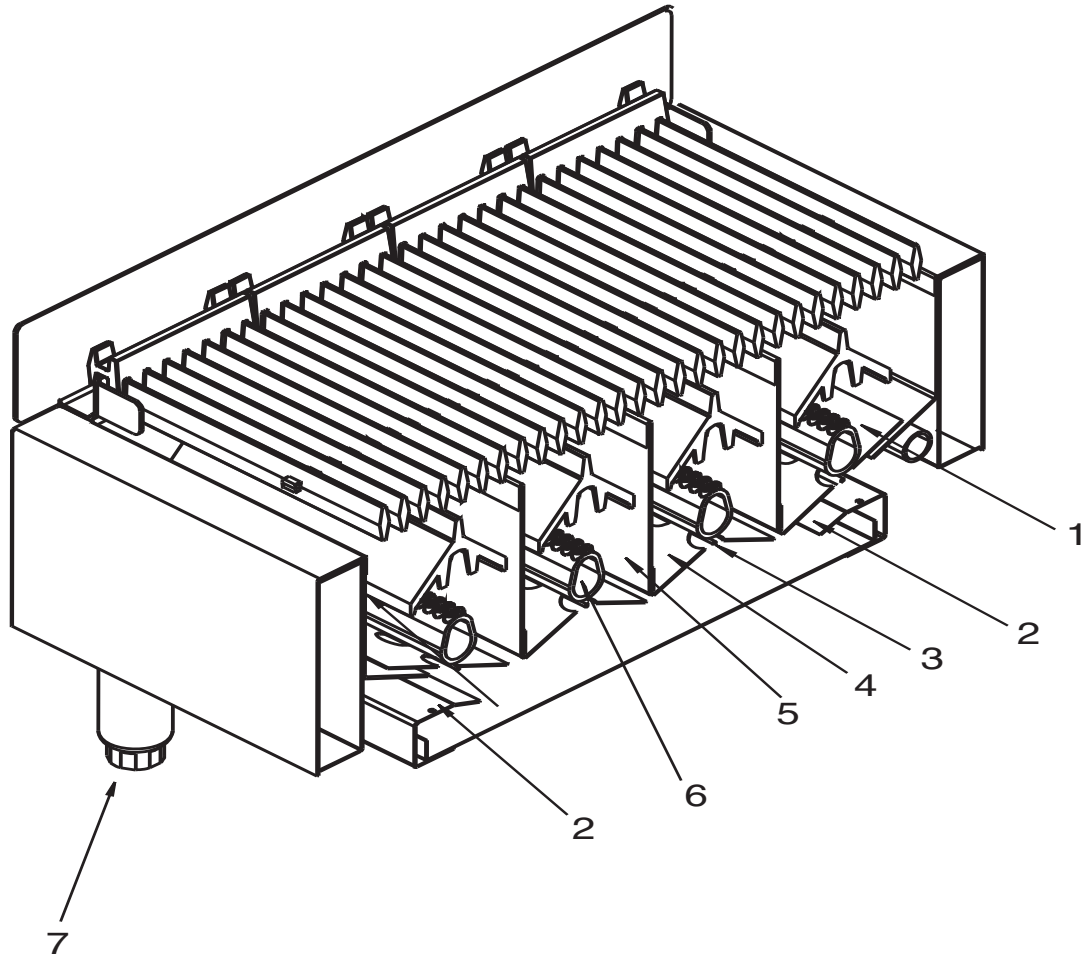

MODEL ACB47

WWW.WOLFRANGE.COM

ACB SERIES

MODEL

ACB25	ML-710563
ACB36	ML-710564
ACB47	ML-710565
ACB60	ML-710566
ACB72	ML-498068

TECHNICAL SERVICE AND PARTS ASSISTANCE

1-800-814-2028

ITW Food Equipment Group, LLC
An Illinois Tool Works Company
3600 North Point Blvd., Baltimore, MD 21222

FORM 37122 (Feb. 2008)

ACHIEVER CHARBROILER

ILLUS.	PART NO.	NAME OF PART	AMT.
1	00-410601-0FLAT	Flat Heat Deflector	AR
2	00-710513	Bracket, Tray Guide	2
3	00-710501	Burner Wire	AR
4	00-410601	Heat Deflector	AR
5	00-710510	Plate, Supercharger	AR
6	00-410600-000G2	Burner Assy. Casting	AR
7	00-710503	Leg, 2" OD X 4" L Adjustable	4