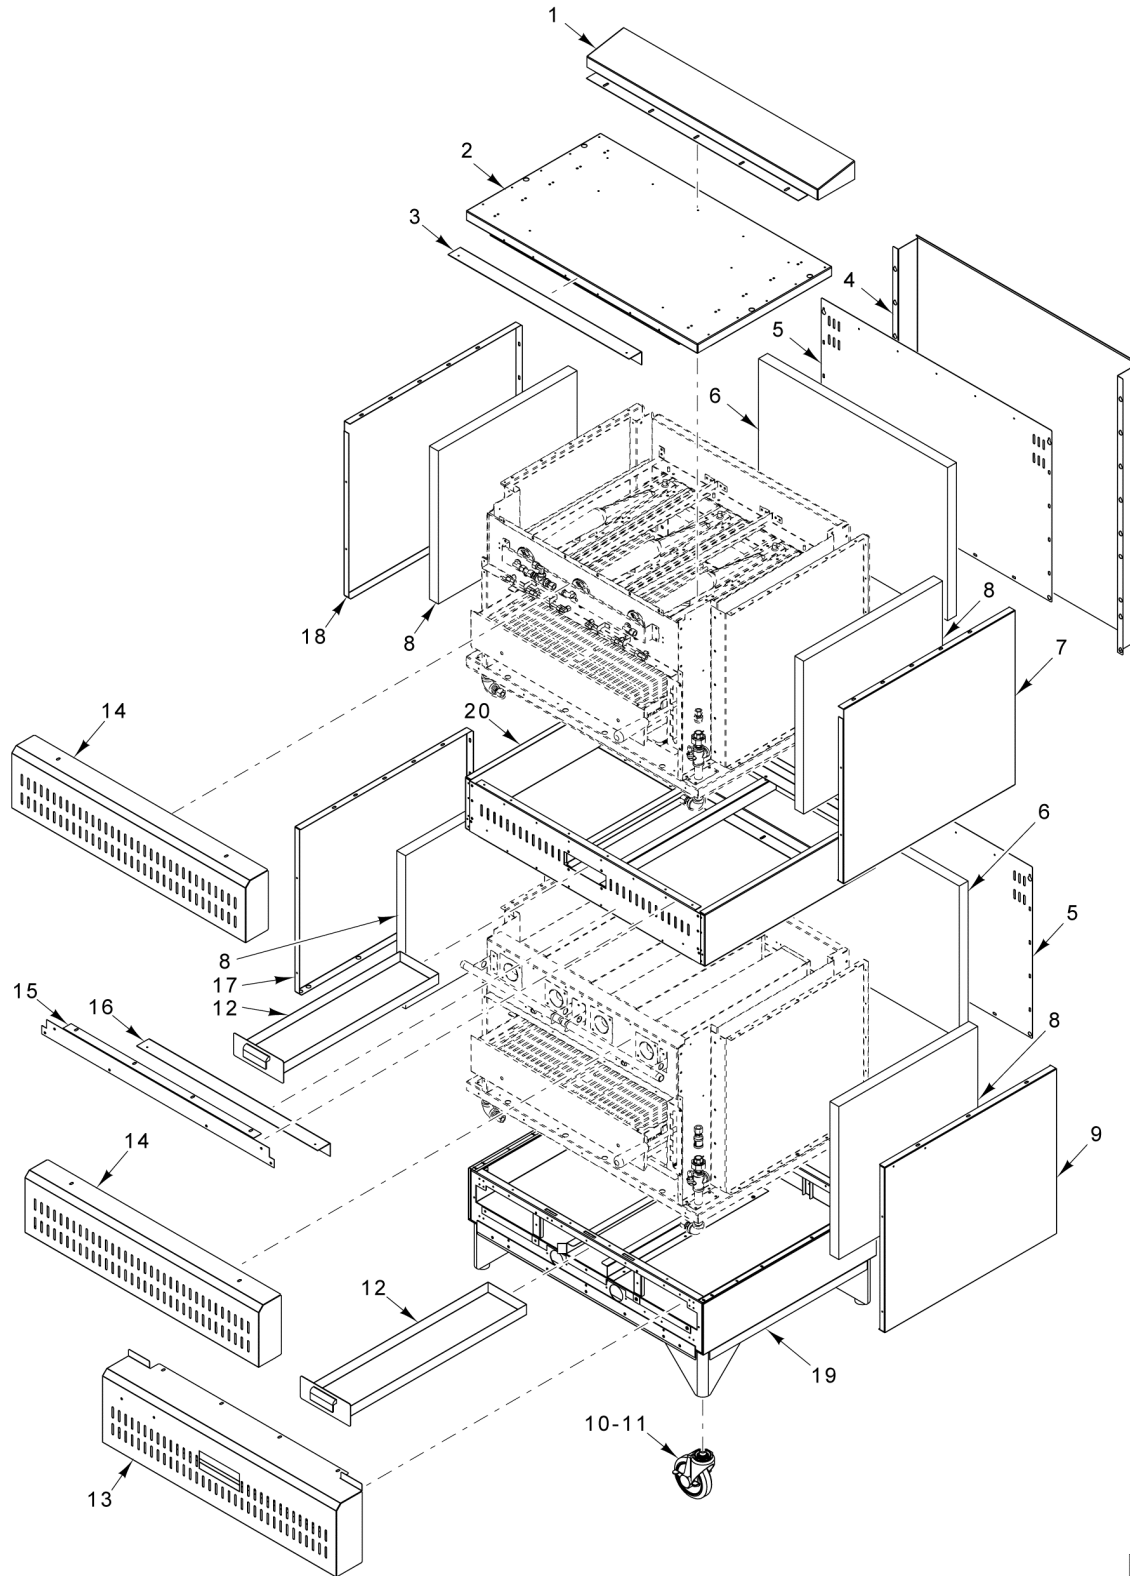

VULCAN-HART
DIVISION OF ITW FOOD EQUIPMENT GROUP, LLC
WWW.VULCANEQUIPMENT.COM

3600 NORTH POINT BLVD.
BALTIMORE, MD 21222
F-43307 (February 2015)

Table of Contents

5	PANELS
7	ELEVATOR CARRIAGE ASSEMBLY
9	BURNER COMPONENTS (INFRARED)
11	BURNER COMPONENTS (CERAMIC)
13	GAS INLET MANIFOLD

ELEVATOR CARRIAGE ASSEMBLY

ELEVATOR CARRIAGE ASSEMBLY

ILLUS. PL-60504	PART NO.	NAME OF PART	AMT.
1	00-957022-00002	Grid - Broiler.....	2
2	00-959581-000G1	Carriage - Elevator.....	1
3	00-956991-000G2	Frame - Elevator.....	1
4	00-957031-00001	Tray - Drip.....	1
5	WS-004-33	Washer.....	AR
6	00-499130-00001	Bearing.....	10
7	NS-047-72	Lock Nut 1/4-20.....	AR
8	00-712543	Pin - Clevis.....	AR
9	00-959580-000G1	Clevis - Elevator.....	1
10	00-959580-000G2	Clevis - Elevator (With Handle).....	1
11	00-712547	Spring.....	2
12	00-959582-00001	Shim.....	AR
13	00-712548	Bolt - Eye.....	2
14	00-957016-00001	Rod - Drip Tray.....	1
15	00-957012-00001	Plate - Index.....	1
16	00-407785-00002	Handle.....	1
17	SD-032-07	Self-Tapping Screw 10-24 x 1/2 Hex Washer Hd., Type TT.....	AR
18	00-957027-00002	Panel - Carriage.....	1
19	00-957029-00001	Cover.....	1
20	00-956635-00002	Handle.....	1