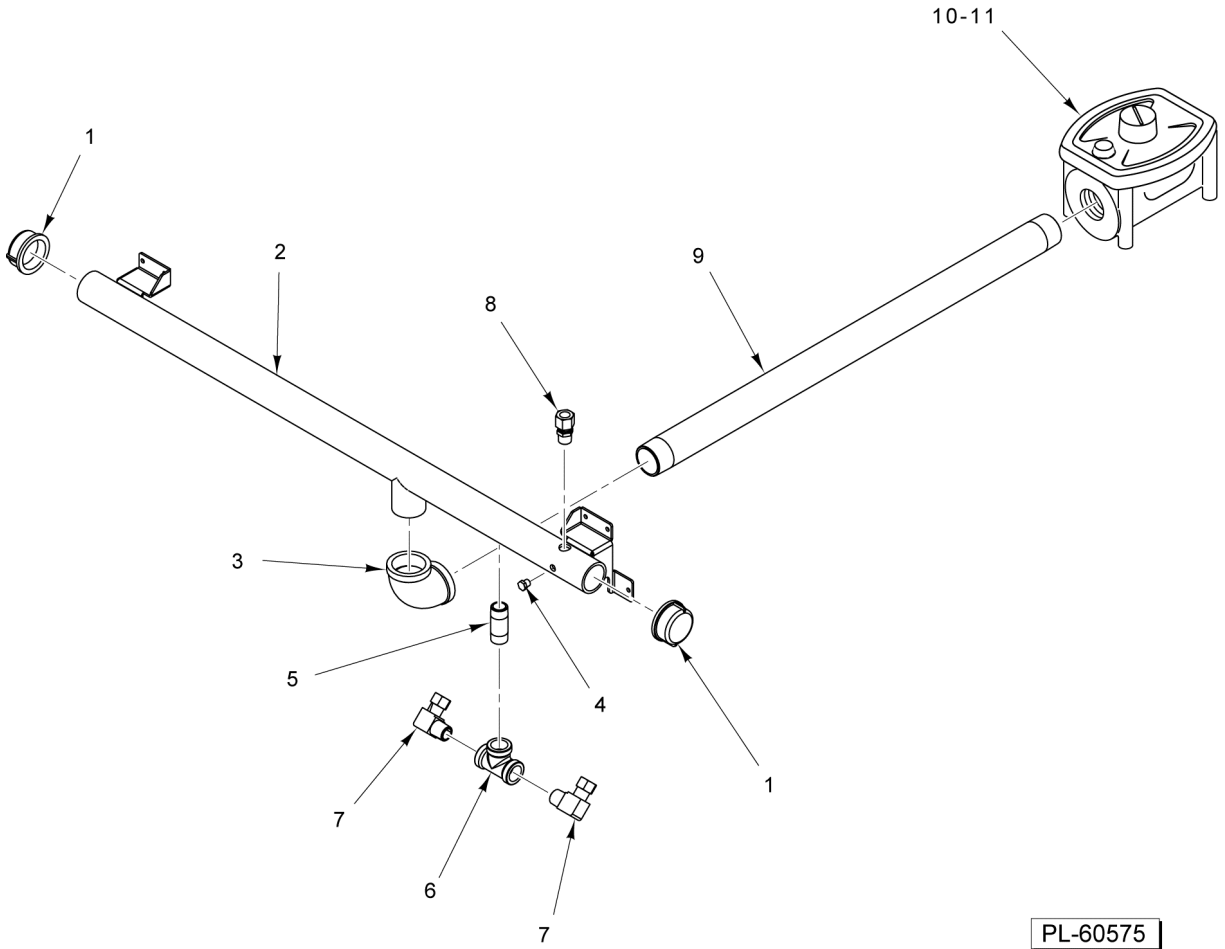

PL-60502

BURNER COMPONENTS (INFRARED)

BURNER COMPONENTS (INFRARED)

ILLUS.	PART NO.	NAME OF PART	AMT.
PL-60502			
1	00-499712-00001	Knob - HD Burner.....	2
2	00-959537-00001	Cover - Control.....	2
3		Tubing - Flexible.....	AR
4	FP-012-02	Fitting - Tube 1/2 TBG X 3/8 MPT.....	2
5	00-719002	Coupling.....	2
6	00-407789-00001	Valve - Service.....	2
7	00-719032	Union.....	2
8	FP-035-46	Pipe 3/8 x 1 Lg. TBE.....	2
9	00-719153	Bushing.....	2
10	FP-079-19	Plug - Pipe 1/2.....	2
11	00-719390	Tee.....	2
12	00-404738-00002	Valve -Pilot 3/16.....	2
13	00-711368	Elbow 3/8.....	2
14	00-956988-00002	Manifold - Upright.....	2
15	FP-077-68	Elbow 1/2 x 90 Deg.....	2
16	FP-047-09	Fitting - Tube 1/2 TBG x 1/2 MPT.....	2
17	00-957037-00001	Burner - Infrared.....	4
18	00-957966-00001	Support - Infrared Burner.....	1
19	00-958301-00001	Plate - Block Off.....	4
20	00-957899-000G1	Manifold Assy. (Incls. Items 21, 22, & 23).....	2
21	00-417879-00001	Nozzle - Pilot Burner.....	4
22	FP-077-68	Elbow 1/2 x 90 Deg.....	2
23	FP-047-09	Fitting - Tube 1/2 TBG x 1/2 MPT.....	2
24	00-751398	Bracket - Support.....	1
25	00-712545	Pilot.....	2
26	00-959583-00001	Bracket - Pilot.....	2
27	00-712577	Fitting.....	2
28		Tubing - Flexible.....	AR

PL-60575

GAS INLET MANIFOLD

GAS INLET MANIFOLD

ILLUS.	PART NO.	NAME OF PART	AMT.
PL-60575			
1	00-499015-00001	Cap - Pipe.....	2
2	00-499011-00007	Manifold Assy.....	1
3	FP-013-31	Elbow Pipe 1-1/4 x 90 Deg.....	1
4	FP-085-53	Pipe Plug 1/8.....	1
5	FP-035-91	Pipe 1/2 x 1-1/8 TBE.....	1
6	00-719038	Pipe - Tee 1/2.....	1
7	FP-047-42	Fitting - 90 Deg. Male Elbow 1/2 TBG x 1/2 MPT (Brass).....	2
8	FP-012-02	Fitting - Tube 1/2 TBG X 3/8 MPT.....	1
9	00-715037	Pipe 1-1/4 x 27 Lg.....	1
10	00-408279-00028	Regulator - Pressure (LP).....	1
11	00-408279-00030	Regulator - Pressure (NAT).....	1