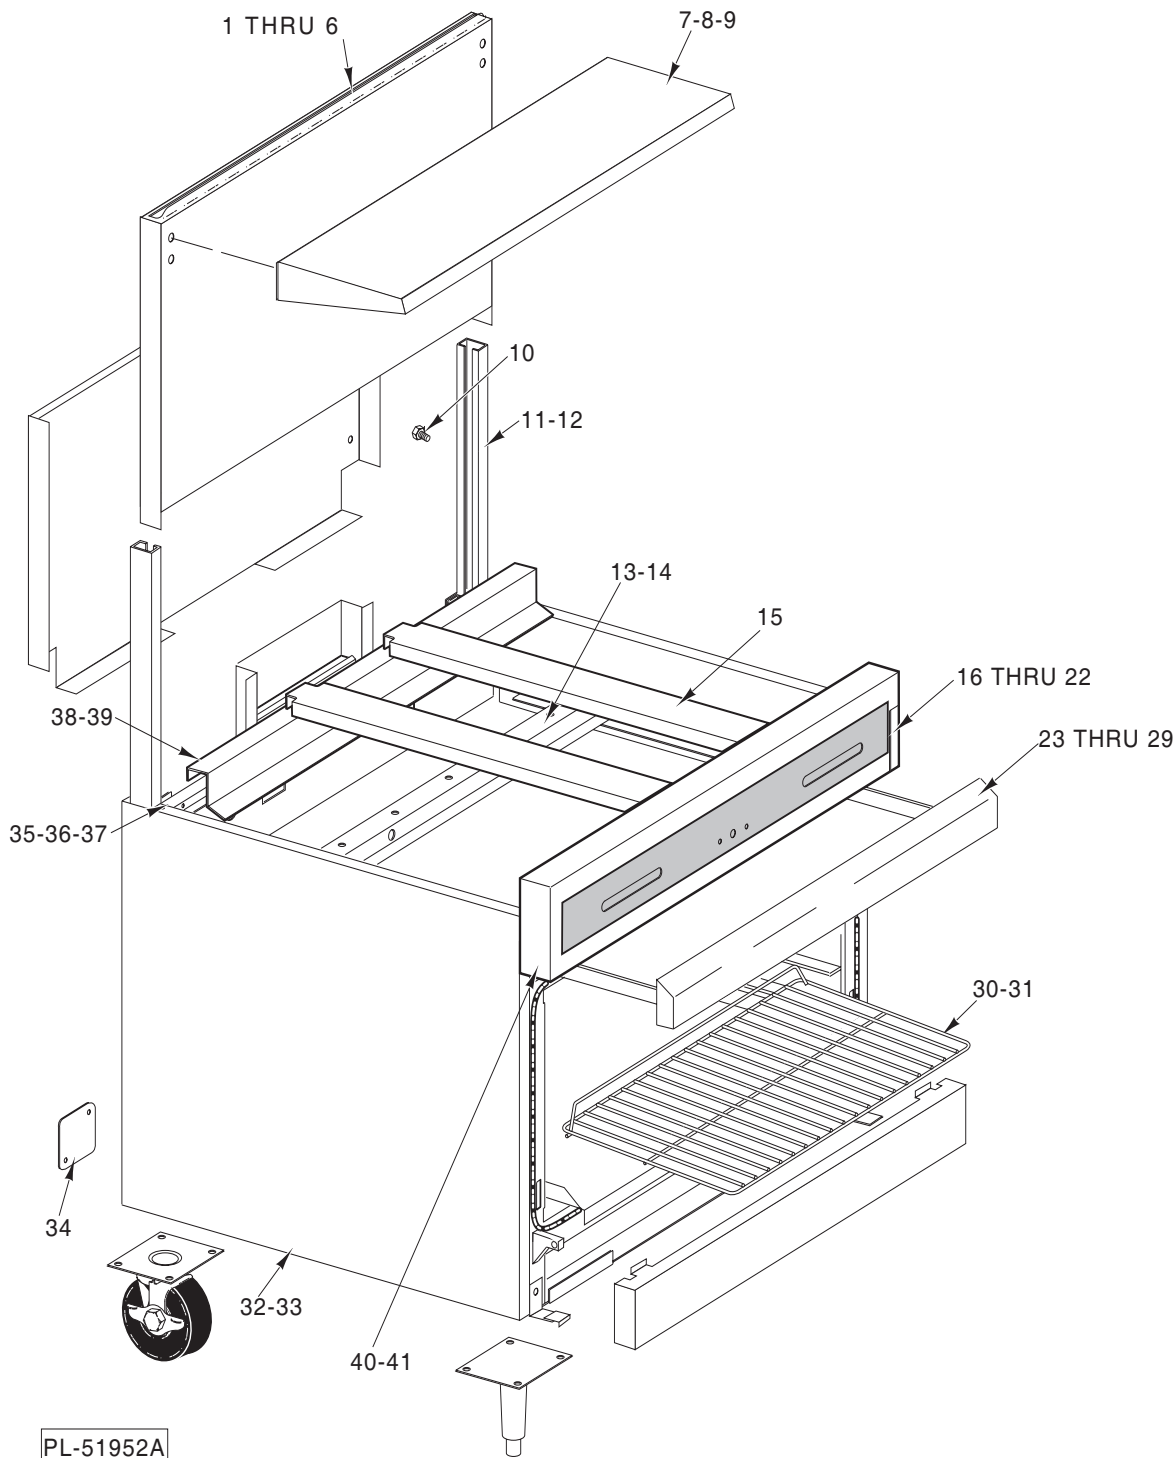

OVEN

OVEN

ILLUS. PL-51952A	PART NO.	NAME OF PART	AMT.
1	00-417330-00001	Back-Splasher (24" High)(EG24)(SST)	AR
2	00-417331-00001	Back-Splasher (24" High)(EG36)(SST)	AR
3	00-417334-00001	Back-Splasher (24" High)(EG260)(SST)	AR
4	00-417333-00001	Back-Splasher (24" High)(EG60/160)(SST)	AR
5	SC-081-78	Mach. Screw 1/4 x 2 1/2 Rd. Hd. Slotted	AR
6	NS-046-52	Nut - 1/4-20 Hex "Keps"	AR
7	00-417243-000G1	Shelf (SST)(EG24)	AR
8	00-417244-000G1	Shelf (SST)(EG36)	AR
9	00-417246-000G1	Shelf (SST)(EG60/160/260)	AR
10	SD-032-07	Self-Tapping Screw 10-24 x 1/2 Hex Washer Hd., Type TT	AR
11	00-422118-00001	Channel - Bayonet Back (31.25 x 1.812)	AR
12	00-417221-00001	Channel - Bayonet (28.672 x 1.812 x 1.812)	AR
13	00-417360-00001	Support - Open Top Burner (EG24/EG60)	AR
14	00-417361-00001	Support - Open Top Burner (EG36/EG60/EG160/EG260)	AR
15	00-417234-00001	Support - Grate	AR
16	00-417595-00001	Panel - Manifold Cover (EG24)	AR
17	00-417623-00001	Panel - Manifold Cover (EG24)	AR
18	00-417596-00001	Panel - Manifold Cover (EG36/160)	AR
19	00-417624-00001	Panel - Manifold Cover (EG36)	AR
20	00-417604-00001	Panel - Manifold Cover (EG60)	AR
21	00-417592-00001	Panel - Manifold Cover (EG60)	AR
22	00-417598-00001	Panel - Manifold Cover (EG260)	AR
23	00-417672-000G1	Drip Pan Handle Assy. (Broiler/Griddle 24")	AR
24	00-417631-00001	Drip Pan Assy. (24")	AR
25	00-417206-00001	Drip Pan Assy. (12")	AR
26	00-417229-00001	Pan-Drip (36")	AR
27	00-417208-00001	Handle Assy. - Drip Pan (12")	AR
28	00-417230-00001	Handle Assy. - Drip Pan (24")	AR
29	00-424920-00001	Handle Assy. - Drip Pan (36")	AR
30	00-413300-00001	Rack - Oven (EG36/EG60/EG260)	AR
31	00-417248-00001	Rack - Oven (EG24)	AR
32	00-417212-00003	Panel - Side (RH or LH) (SST)	AR
33	00-417662-00002	Panel - Side (RH)(PTD) (EG260)	AR
34	00-421318-00001	Cover - Power Inlet (All Models Except 12" Open Top & 24" & 36" Griddles)	AR
35	00-417232-00001	Channel - Front & Rear Top (EG24)	AR
36	00-417203-00001	Channel - Front & Rear Top (EG60)	AR
37	00-417202-00001	Channel - Front & Rear Top (EG36/EG160/EG260)	AR
38	00-417613-00001	Deflector - Heat (Center)	AR
39	00-417614-00001	Deflector - Heat (RH & LH)	AR
40	00-422003-00001	Front - Top End Cap (LH)	AR
41	00-422003-00002	Front - Top End Cap (RH)	AR