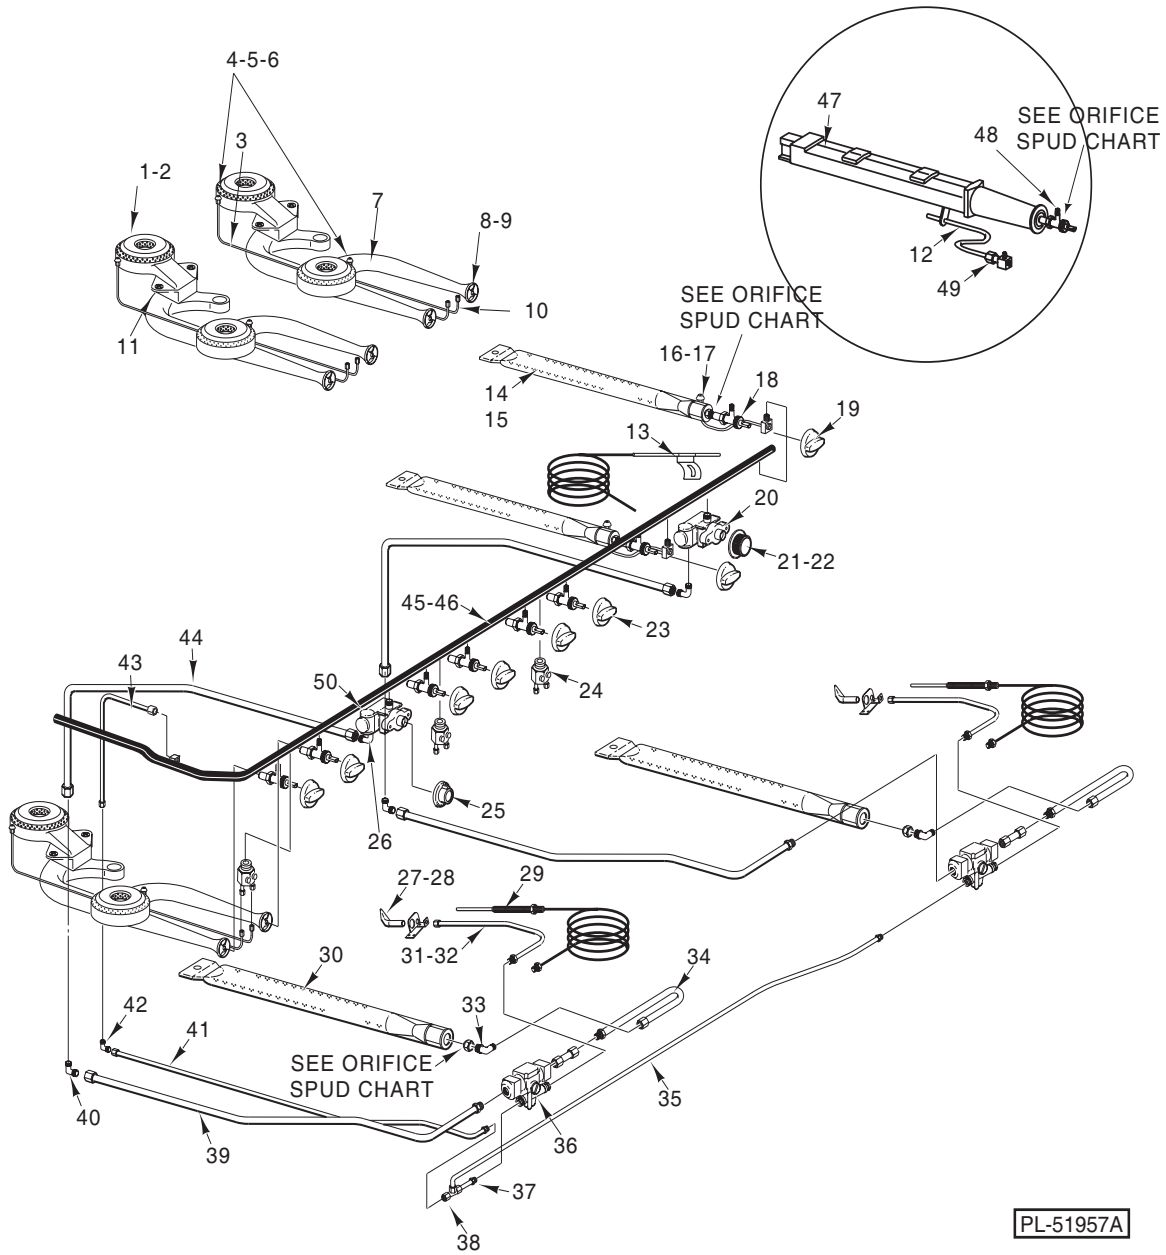

GAS COMPONENTS EG160/EG260

ILLUS. PL-51957A	PART NO.	NAME OF PART	AMT.
1	00-426210-000G1	Rear Burner Assy.	AR
2	00-413302-00001	Clip - Pilot Mounting	AR
3	00-428114-000G1	Tube - Pilot Assy. (Rear)	AR
4	00-412063-00002	Tip - Pilot	AR
5	FP-047-14	Nut - Compression 3/16	AR
6	FP-077-23	Sleeve - Tube 3/16 Compression	AR
7	00-426211-000G1	Front Burner Assy.	AR
8	00-404060-00001	Shutter - Air	AR
9	SD-035-59	Self-Tapping Screw 10-24 x 3/8 Sl. Pan Hd., Type F	AR
10	00-428113-000G1	Tube - Pilot Assy. (Front)	AR