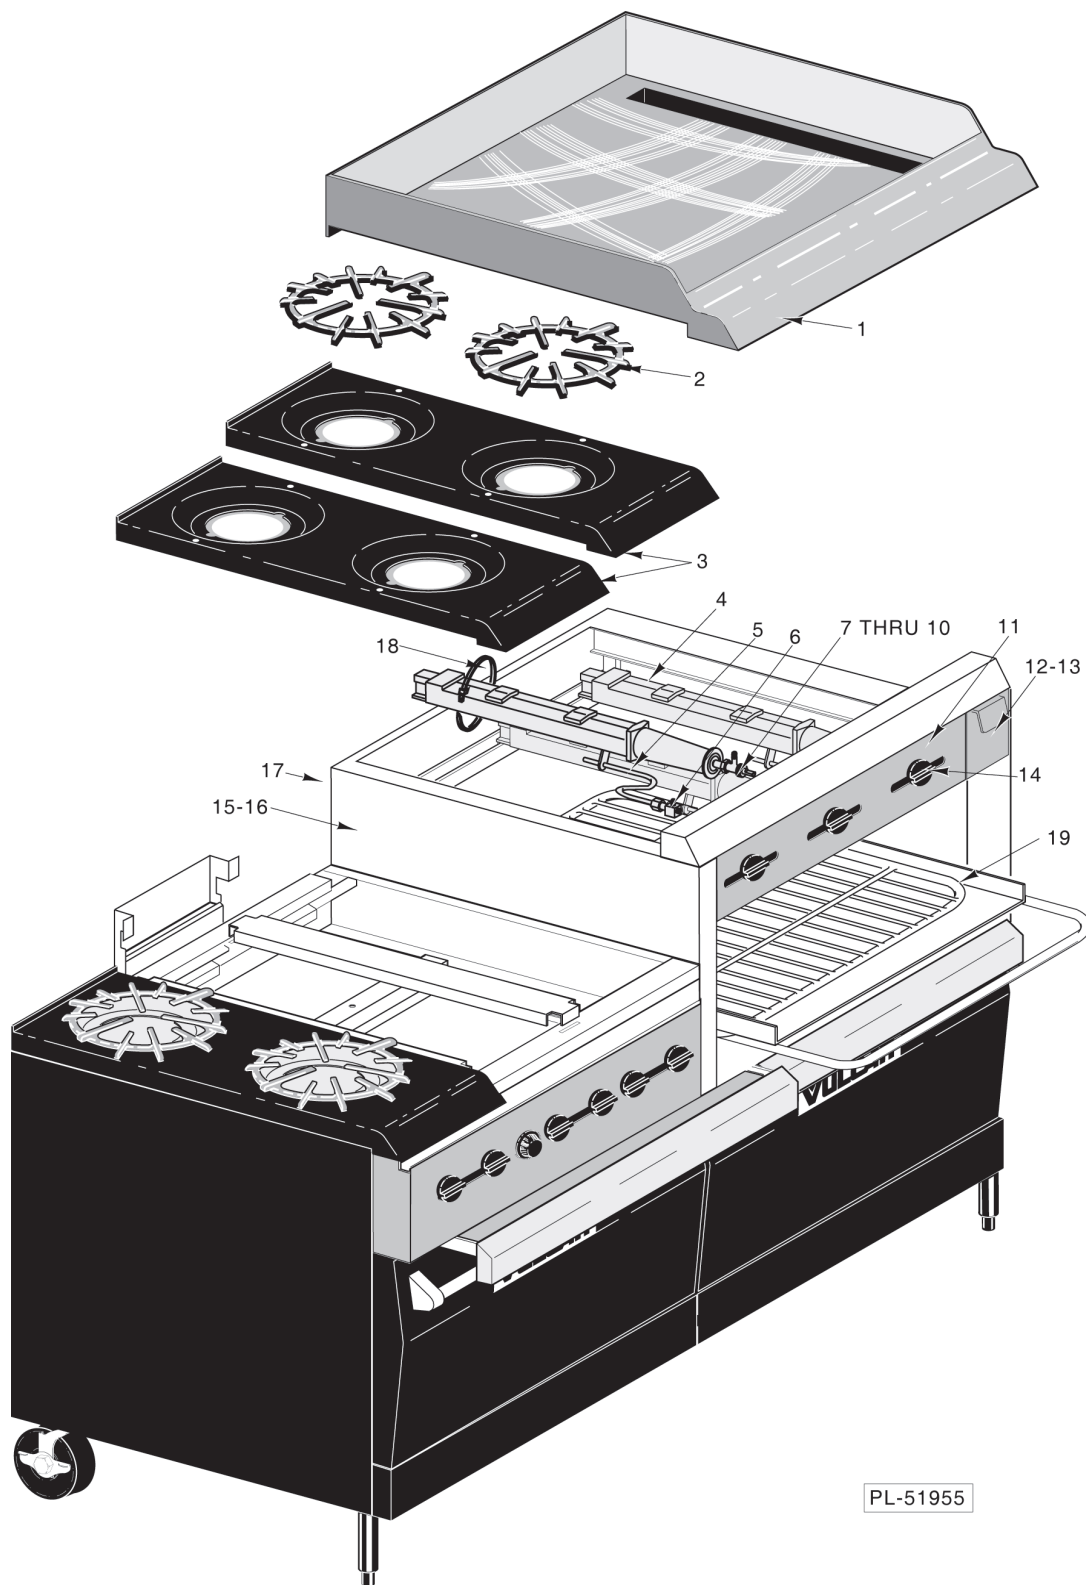

PL-51955

RANGE EG260

RANGE EG260

ILLUS. PL-51955	PART NO.	NAME OF PART	AMT.
1	00-422001-000G1	Griddle Assy.	AR
2	00-406820-00001	Grate - Top	AR
3	00-422024-000G1	Aeration Plate Assy.	AR
4	00-411684-000G1	Burner Assy (Broiler)	AR
5	00-410662-000G1	Tube Assy - Pilot Lighter (Broiler-Griddle)	AR
6	00-404193-00001	Valve - Pilot	AR
7	00-404076	Burner Valve	AR
	00-418051-00052	Burner Valve Orifice (Up to 10,500' Butane, NAT & PRO) (Broiler)	AR
8	00-418051-00059	Burner Valve Orifice (Butane 2500'-4499') (PRO 4500'-6499')	AR
9	00-418051-00061	Burner Valve Orifice (Butane 6500'-8499') (PRO 8500'-10,500')	AR
10	00-418051-00062	Burner Valve Orifice (Butane 8500'-10,500')	AR
11	00-417663-00001	Cover - Manifold	AR
12	00-419229-000G1	Trough Assy.	AR
13	00-419227-00001	Baffle - Grease Trough	AR
14	00-420560-00001	Knob - Top Burner	AR
15	00-417642-00001	Side - Broiler/Griddle (LH)	AR
16	00-417668-000G1	Side - Broiler/Griddle Assy. (RH)	AR
17	00-417689-00001	Panel - Back (Broiler/Griddle)	AR
18	00-417784-00001	Wire - Burner Tie Down	AR
19	00-417632-00001	Rack - Broiler/Griddle	AR