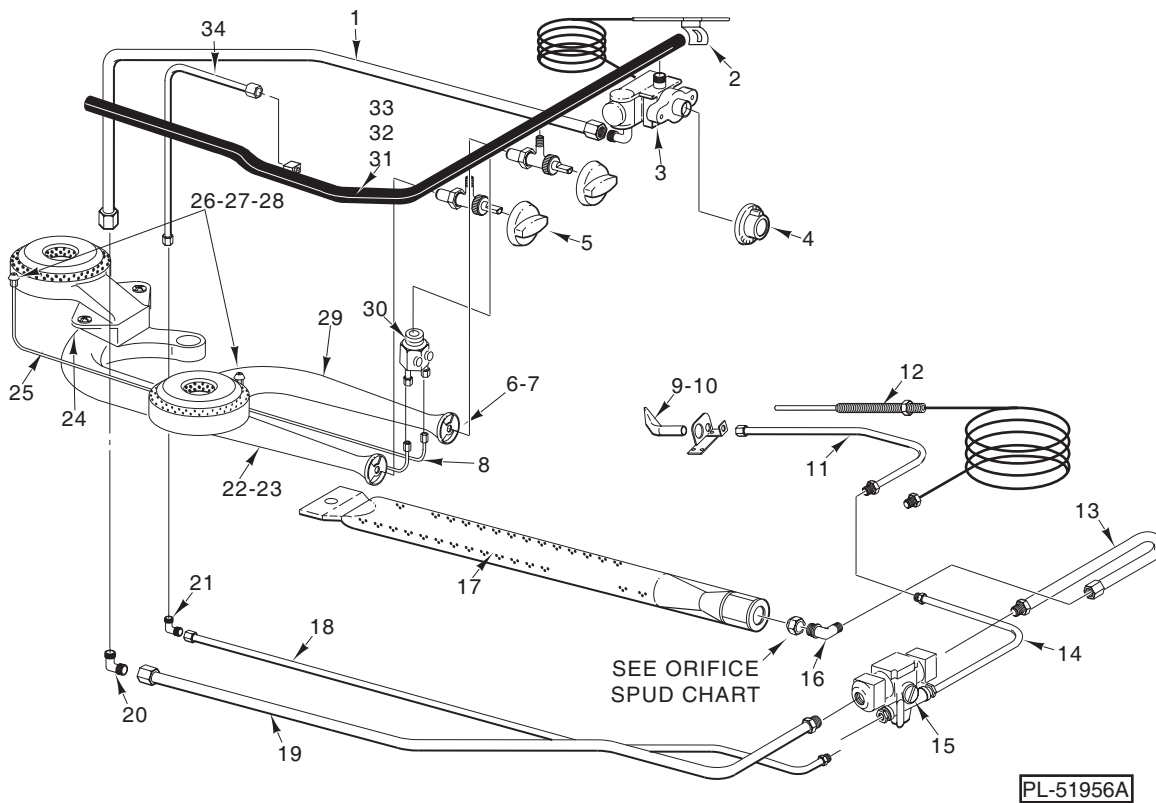

Components shown above are for Model EG 12" Open Top.
Other models are similar but will have larger quantities.

GAS COMPONENTS

GAS COMPONENTS

ILLUS. PL-51956A	PART NO.	NAME OF PART	AMT.
1	00-417423-00001	Tube - Burner (Fitting to L.H. Thermostat) (Std. Ovens Only)	AR
2	00-415677-00001	Clip - Capillary (Hot Tops)	AR
3	00-417424-000G1	Thermostat (Incls. item 4)	AR
4	00-417576-00001	Dial - Control	AR
5	00-420560-00001	Knob - Top Burner	AR
6	00-404060-00001	Shutter - Air	AR
7	SD-035-59	Self-Tapping Screw 10-24 x 3/8 Sl. Pan Hd., Type F	AR
8	00-428113-000G1	Tube - Pilot Assy. (Front)	AR
9	00-412787-00001	Pilot - Oven (Nat)	AR
10	00-412787-00002	Pilot - Oven (LP)	AR
11	00-417499-00001	Tube - Pilot to Safety (Std. Oven Units)	AR
12	00-412788-00001	Thermocouple (TS11) (Prior to September 2004)	AR
	00-412788-00003	Thermocouple (September 2004 to Present)	AR
13	00-413370-00005	Tubing - Safety to Nozzle	AR
14	00-417499-00001	Tube - Pilot to Safety (Std. Oven Units)	AR
15	00-405569-00002	Pilot - Auto (Safety Shut-Off) (TS11) (Prior to September 2004)	AR
	00-720719	Pilot - Auto (Safety Shut-Off) (BASO) (September 2004 to Present)	AR
16	00-404079-0000F	Nozzle - Oven Burner	AR
17	00-413225-000G1	Tube - Burner (Oven)	AR
18	00-417414-00001	Tubing - Pilot (Pilot Elbow To Safety)	AR
19	00-417419-00001	Tubing - Burner (Safety to Fitting)	AR
20	FP-085-97	Fitting - Tube 7/16 x 7/16 Brass Elbow 90 Deg.	AR
21	FP-047-22	Fitting - Tube 1/4	AR
22	00-426210-000G1	Rear Burner Assy.	AR
23	00-413302-00001	Clip - Pilot Mounting	AR
24	00-404059-00001	Gasket	AR
25	00-428114-000G1	Tube - Pilot Assy. (Rear)	AR
27	00-412063-00002	Tip - Pilot	AR
28	FP-047-14	Nut - Compression 3/16	AR
29	FP-077-23	Sleeve - Tube 3/16 Compression	AR
30	00-426211-000G1	Front Burner Assy.	AR
31	00-420786-00001	Valve - Dual Burner	AR
32	00-417279-00001	Manifold (EG24)	AR
33	00-417280-00001	Manifold (EG36)	AR
34	00-417282-00001	Manifold (EG60)	AR
35	00-426505-00023	Tubing - Manifold to Elbow (1/4 Dia.)	AR
	00-411420-00001	Valve - Shut-Off 3/4	AR