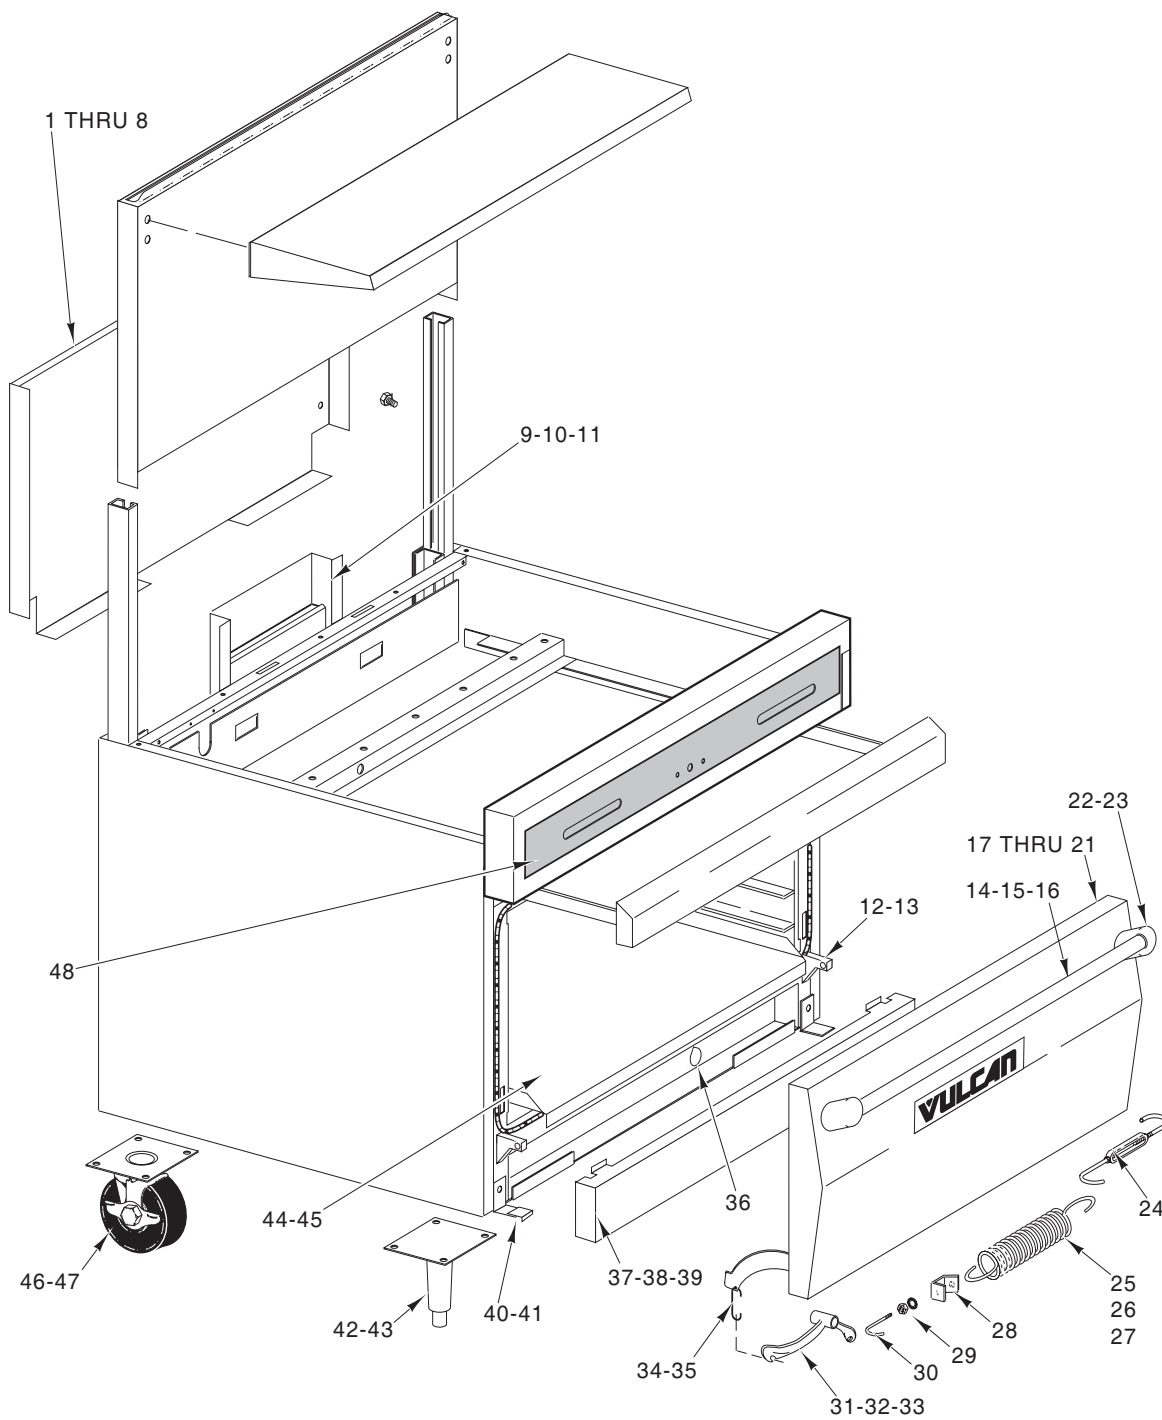

OVEN

ILLUS. PL-51952A	PART NO.	NAME OF PART	AMT.
1	00-417330-00001	Back-Splasher (24" High)(EG24)(SST) .....	AR
2	00-417331-00001	Back-Splasher (24" High)(EG36)(SST) .....	AR
3	00-417334-00001	Back-Splasher (24" High)(EG260)(SST) .....	AR
4	00-417333-00001	Back-Splasher (24" High)(EG60/160)(SST) .....	AR
5	SC-081-78	Mach. Screw 1/4 x 2 1/2 Rd. Hd. Slotted .....	AR
6	NS-046-52	Nut - 1/4-20 Hex "Keps" .....	AR
7	00-417243-000G1	Shelf (SST)(EG24) .....	AR
8	00-417244-000G1	Shelf (SST)(EG36) .....	AR
9	00-417246-000G1	Shelf (SST)(EG60/160/260) .....	AR
10	SD-032-07	Self-Tapping Screw 10-24 x 1/2 Hex Washer Hd., Type TT .....	AR
11	00-422118-00001	Channel - Bayonet Back (31.25 x 1.812) .....	AR
12	00-417221-00001	Channel - Bayonet (28.672 x 1.812 x 1.812) .....	AR
13	00-417360-00001	Support - Open Top Burner (EG24/EG60) .....	AR
14	00-417361-00001	Support - Open Top Burner (EG36/EG60/EG160/EG260) .....	AR
15	00-417234-00001	Support - Grate .....	AR
16	00-417595-00001	Panel - Manifold Cover (EG24) .....	AR
17	00-417623-00001	Panel - Manifold Cover (EG24) .....	AR
18	00-417596-00001	Panel - Manifold Cover (EG36/160) .....	AR
19	00-417624-00001	Panel - Manifold Cover (EG36) .....	AR
20	00-417604-00001	Panel - Manifold Cover (EG60) .....	AR
21	00-417592-00001	Panel - Manifold Cover (EG60) .....	AR
22	00-417598-00001	Panel - Manifold Cover (EG260) .....	AR
23	00-417672-000G1	Drip Pan Handle Assy. (Broiler/Griddle 24") .....	AR
24	00-417631-00001	Drip Pan Assy. (24") .....	AR
25	00-417206-00001	Drip Pan Assy. (12") .....	AR
26	00-417229-00001	Pan-Drip (36") .....	AR
27	00-417208-00001	Handle Assy. - Drip Pan (12") .....	AR
28	00-417230-00001	Handle Assy. - Drip Pan (24") .....	AR
29	00-424920-00001	Handle Assy. - Drip Pan (36") .....	AR
30	00-413300-00001	Rack - Oven (EG36/EG60/EG260) .....	AR
31	00-417248-00001	Rack - Oven (EG24) .....	AR
32	00-417212-00003	Panel - Side (RH or LH) (SST) .....	AR
33	00-417662-00002	Panel - Side (RH)(PTD) (EG260) .....	AR
34	00-421318-00001	Cover - Power Inlet (All Models Except 12" Open Top & 24" & 36" Griddles) .....	AR
35	00-417232-00001	Channel - Front & Rear Top (EG24) .....	AR
36	00-417203-00001	Channel - Front & Rear Top (EG60) .....	AR
37	00-417202-00001	Channel - Front & Rear Top (EG36/EG160/EG260) .....	AR
38	00-417613-00001	Deflector - Heat (Center) .....	AR
39	00-417614-00001	Deflector - Heat (RH & LH) .....	AR
40	00-422003-00001	Front - Top End Cap (LH) .....	AR
41	00-422003-00002	Front - Top End Cap (RH) .....	AR