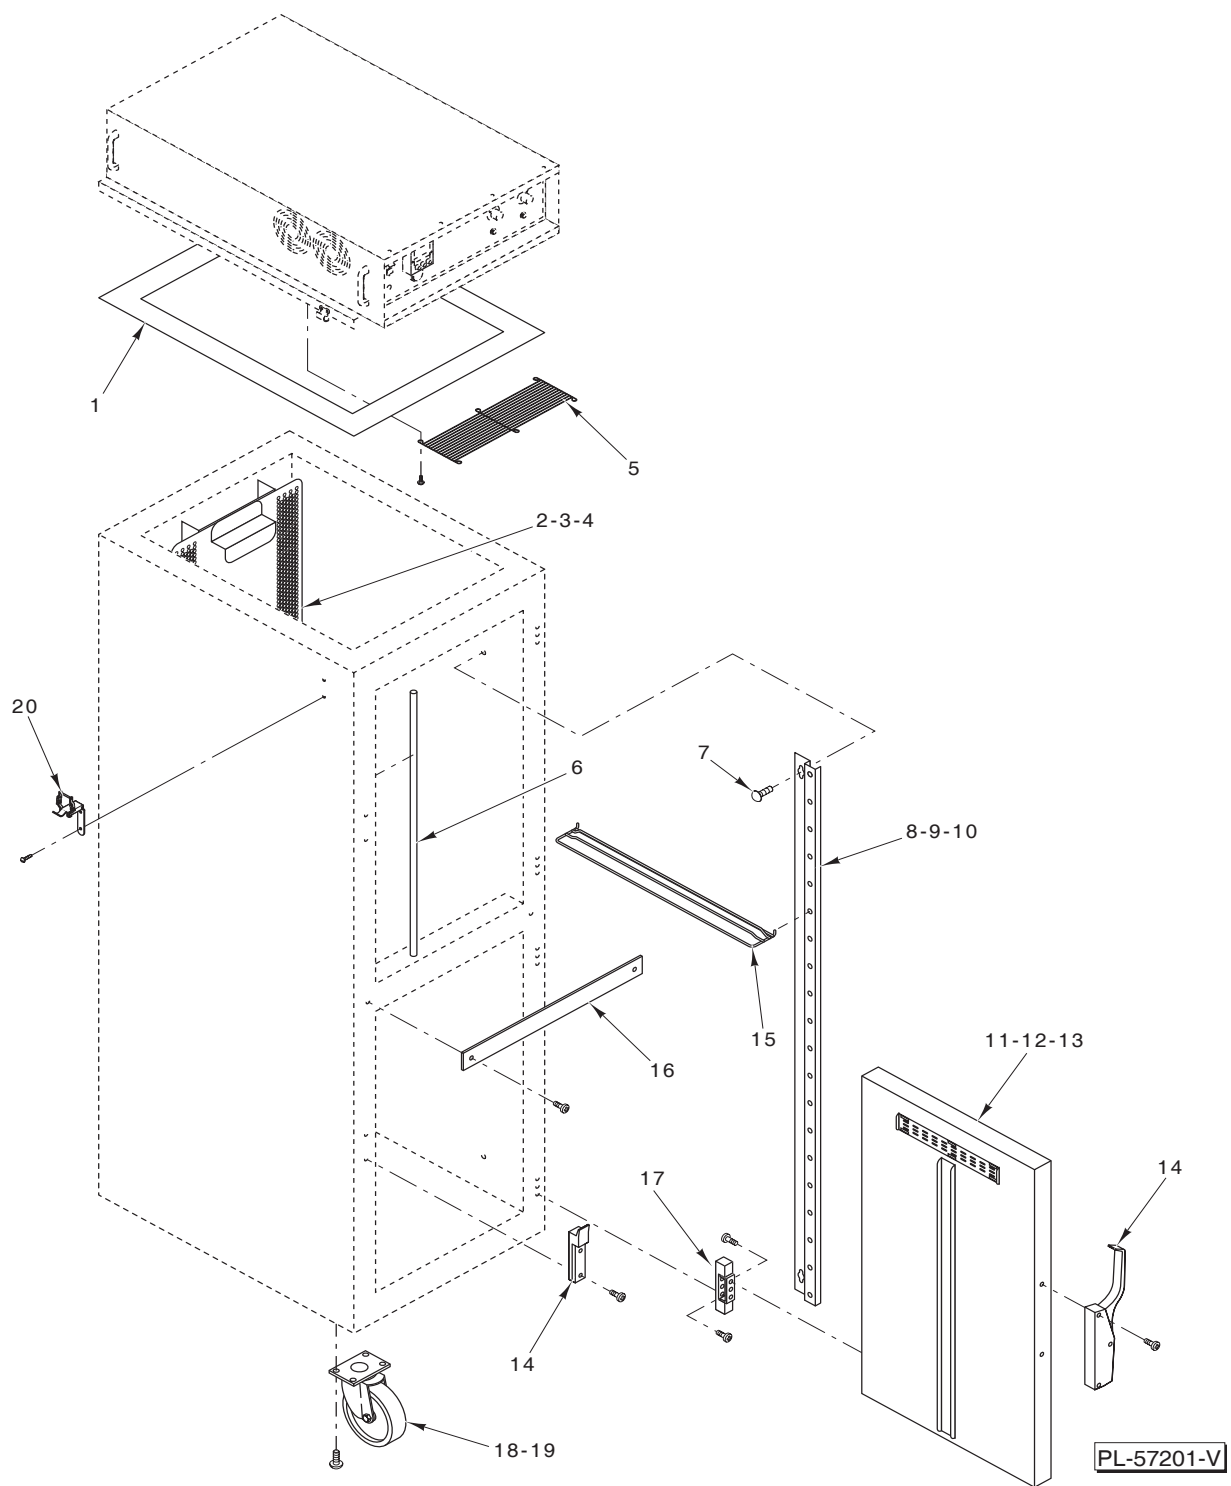

VULCAN-HART
DIVISION OF ITW FOOD EQUIPMENT GROUP, LLC

P.O. BOX 696, LOUISVILLE, KY 40201-0696
TEL. (800) 814-2028

WWW.VULCANHART.COM

FORM 37118 (Oct. 2007)

CABINET AND DOOR

CABINET AND DOOR

ILLUS. PL-57201-V	PART NO.	NAME OF PART	AMT.
1	00-851800-00066	Gasket – Hot Top Seal (Orange).....	AR
2	00-851800-00091	Tunnel – Air Flow (VCH5).....	1
3	00-851800-00092	Tunnel – Air Flow (VCH8, VCH88).....	AR
4	00-851800-00093	Tunnel – Air Flow (VCH16).....	1
5	00-851800-00037	Grate – Blower Air.....	AR
6	00-851800-00017	Gasket – Door Seal (Black) (Sold Per Foot).....	AR
7	00-851800-00026	Bolt – Retaining (Side Rack).....	AR
8	00-851800-00075	Support – Rack (VCH8, VCH88).....	4
9	00-851800-00076	Support – Rack (VCH16).....	4
10	00-851800-00074	Support – Rack (VCH5).....	4
11	00-851800-00053	Door (VCH8, VCH88).....	AR
12	00-851800-00054	Door (VCH16).....	1
13	00-851800-00052	Door (VCH5).....	1
14	00-851800-00056	Latch – Door (Complete w/Catch).....	AR
15	00-851800-00310	Slide – Universal (Set of 2).....	AR
16	00-851800-00329	Bar – Divider (VCH16).....	1
17	00-851800-00018	Hinge – Door.....	AR
18	00-851800-00038	Caster – Heavy Duty (Rigid).....	2
19	00-851800-00039	Caster – Heavy Duty (Swivel W/Brake).....	2
20	00-851800-00068	Latch – Spring Load (Incls. Screws).....	AR
	00-851800-00063	Gasket – Door (Alum Extrusion) (VCH5).....	1
	00-851800-00064	Gasket – Door (Alum Extrusion) (VCH8, VCH88).....	AR
	00-851800-00065	Gasket – Door (Alum Extrusion) (VCH16).....	2