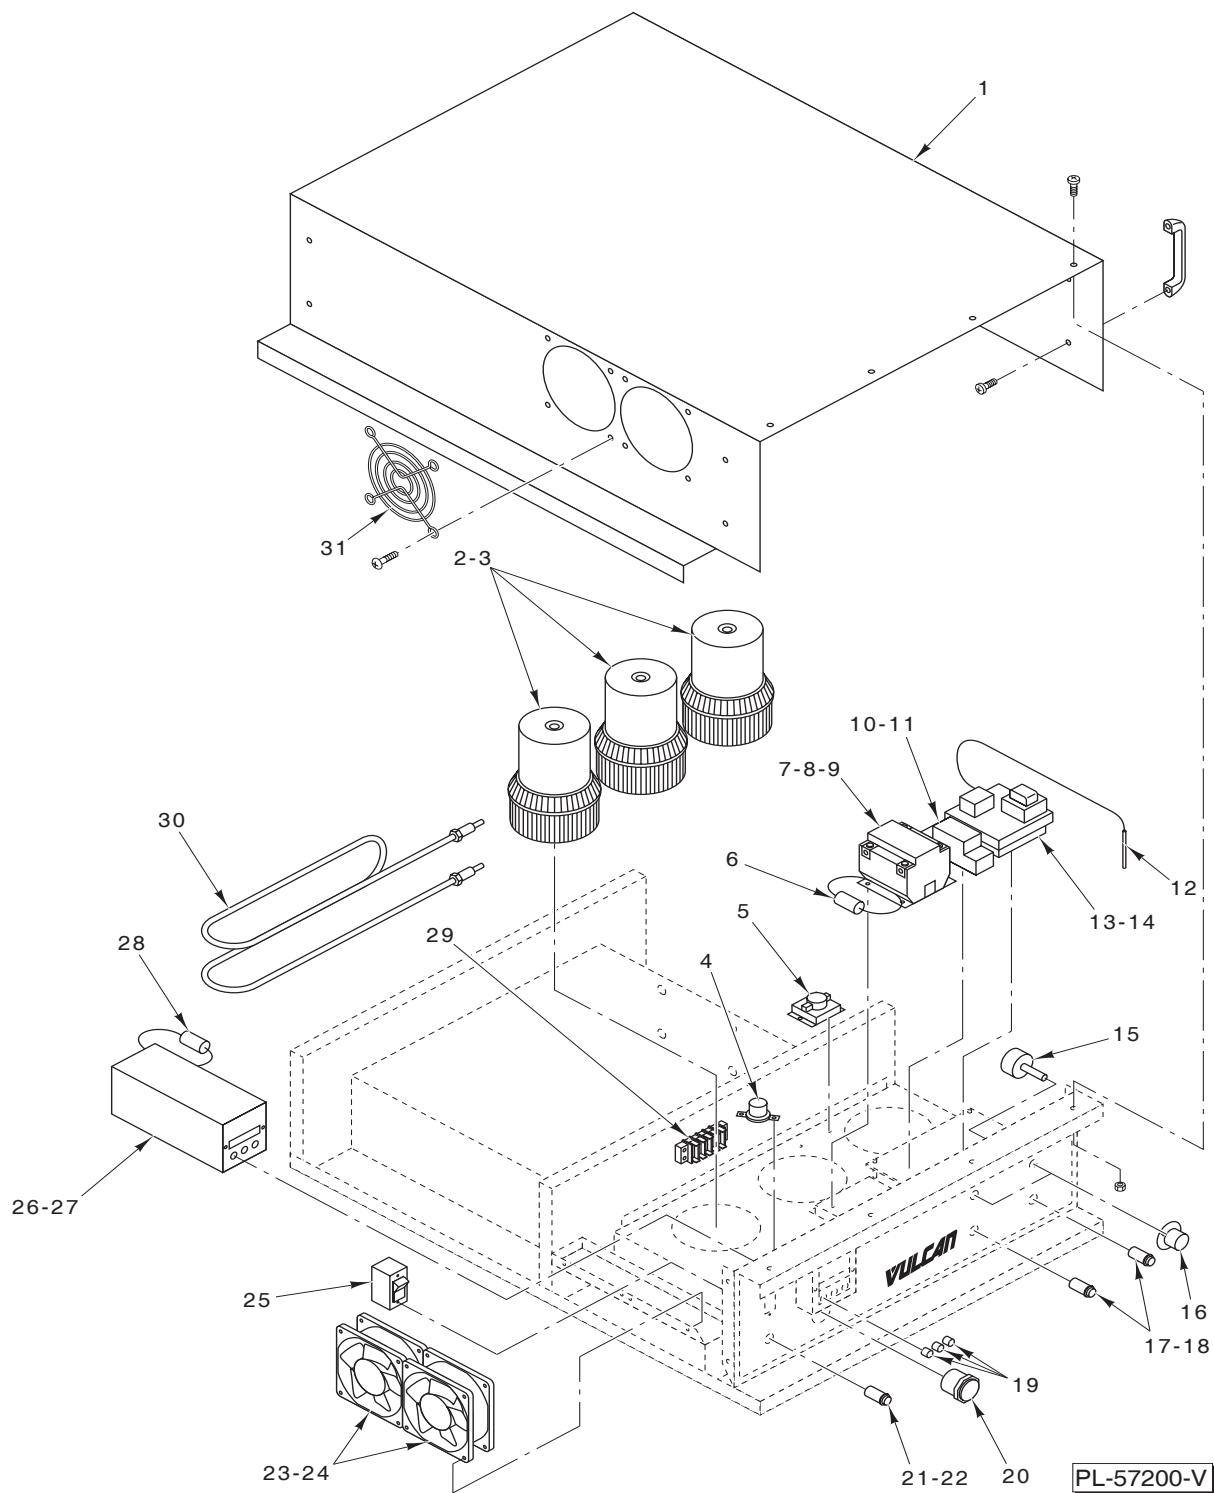

VULCAN-HART
DIVISION OF ITW FOOD EQUIPMENT GROUP, LLC

P.O. BOX 696, LOUISVILLE, KY 40201-0696
TEL. (800) 814-2028

WWW.VULCANHART.COM

FORM 37118 (Oct. 2007)

CABINET AND DOOR

CABINET AND DOOR

ILLUS. PL-57201-V	PART NO.	NAME OF PART	AMT.
1	00-851800-00066	Gasket – Hot Top Seal (Orange).....	AR
2	00-851800-00091	Tunnel – Air Flow (VCH5).....	1
3	00-851800-00092	Tunnel – Air Flow (VCH8, VCH88).....	AR
4	00-851800-00093	Tunnel – Air Flow (VCH16).....	1
5	00-851800-00037	Grate – Blower Air.....	AR
6	00-851800-00017	Gasket – Door Seal (Black) (Sold Per Foot).....	AR
7	00-851800-00026	Bolt – Retaining (Side Rack).....	AR
8	00-851800-00075	Support – Rack (VCH8, VCH88).....	4
9	00-851800-00076	Support – Rack (VCH16).....	4
10	00-851800-00074	Support – Rack (VCH5).....	4
11	00-851800-00053	Door (VCH8, VCH88).....	AR
12	00-851800-00054	Door (VCH16).....	1
13	00-851800-00052	Door (VCH5).....	1
14	00-851800-00056	Latch – Door (Complete w/Catch).....	AR
15	00-851800-00310	Slide – Universal (Set of 2).....	AR
16	00-851800-00329	Bar – Divider (VCH16).....	1
17	00-851800-00018	Hinge – Door.....	AR
18	00-851800-00038	Caster – Heavy Duty (Rigid).....	2
19	00-851800-00039	Caster – Heavy Duty (Swivel W/Brake).....	2
20	00-851800-00068	Latch – Spring Load (Incls. Screws).....	AR
	00-851800-00063	Gasket – Door (Alum Extrusion) (VCH5).....	1
	00-851800-00064	Gasket – Door (Alum Extrusion) (VCH8, VCH88).....	AR
	00-851800-00065	Gasket – Door (Alum Extrusion) (VCH16).....	2

PL-57202

POWER BOX

POWER BOX

ILLUS. PL-57202	PART NO.	NAME OF PART	AMT.
1	00-851800-00062	Fuse (3 Amp.)	AR
2	00-851800-00061	Holder – Fuse	AR
3	00-851800-00085	Block – Terminal	AR
4	00-851800-00048	Cord – Power (6 Ft.) (208 V.) (VCH5, VCH8, VCH88)	AR
5	00-851800-00049	Cord – Power (6 Ft.) (208 V.) (VCH16)	1
6	00-851800-00050	Cord – Power (6 Ft.) (120 V.)	AR
7	00-851800-00080	Strain – Relief	AR
8	00-851800-00336	Strain – Relief (VCH16)	1