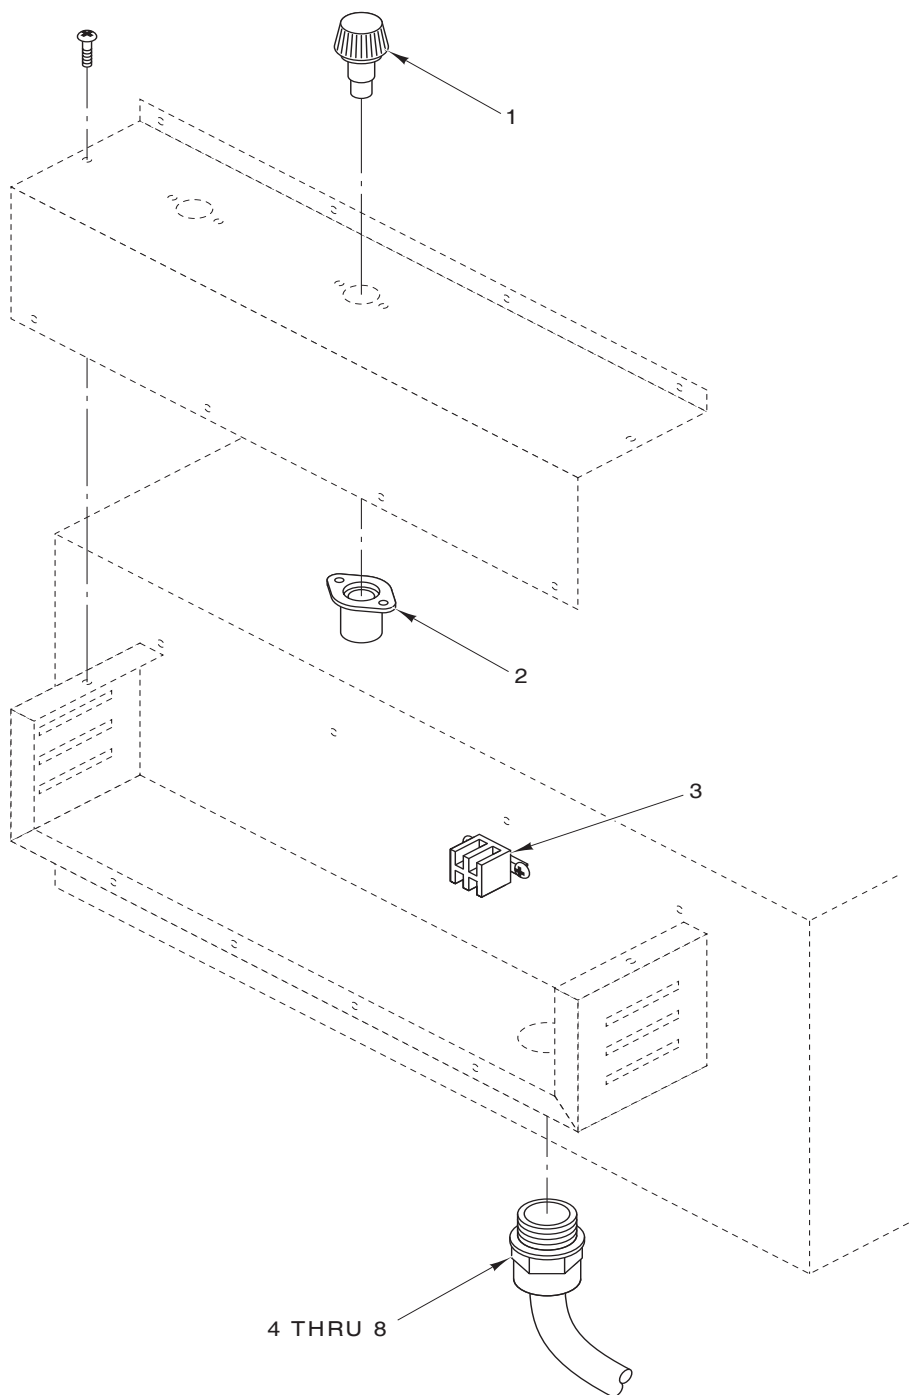

VULCAN-HART
DIVISION OF ITW FOOD EQUIPMENT GROUP, LLC

P.O. BOX 696, LOUISVILLE, KY 40201-0696
TEL. (800) 814-2028

WWW.VULCANHART.COM

FORM 37118 (Oct. 2007)

CABINET AND DOOR

CABINET AND DOOR

ILLUS. PL-57201-V	PART NO.	NAME OF PART	AMT.
1	00-851800-00066	Gasket – Hot Top Seal (Orange).....	AR
2	00-851800-00091	Tunnel – Air Flow (VCH5).....	1
3	00-851800-00092	Tunnel – Air Flow (VCH8, VCH88).....	AR
4	00-851800-00093	Tunnel – Air Flow (VCH16).....	1
5	00-851800-00037	Grate – Blower Air.....	AR
6	00-851800-00017	Gasket – Door Seal (Black) (Sold Per Foot).....	AR
7	00-851800-00026	Bolt – Retaining (Side Rack).....	AR
8	00-851800-00075	Support – Rack (VCH8, VCH88).....	4
9	00-851800-00076	Support – Rack (VCH16).....	4
10	00-851800-00074	Support – Rack (VCH5).....	4
11	00-851800-00053	Door (VCH8, VCH88).....	AR
12	00-851800-00054	Door (VCH16).....	1
13	00-851800-00052	Door (VCH5).....	1
14	00-851800-00056	Latch – Door (Complete w/Catch).....	AR
15	00-851800-00310	Slide – Universal (Set of 2).....	AR
16	00-851800-00329	Bar – Divider (VCH16).....	1
17	00-851800-00018	Hinge – Door.....	AR
18	00-851800-00038	Caster – Heavy Duty (Rigid).....	2
19	00-851800-00039	Caster – Heavy Duty (Swivel W/Brake).....	2
20	00-851800-00068	Latch – Spring Load (Incls. Screws).....	AR
	00-851800-00063	Gasket – Door (Alum Extrusion) (VCH5).....	1
	00-851800-00064	Gasket – Door (Alum Extrusion) (VCH8, VCH88).....	AR
	00-851800-00065	Gasket – Door (Alum Extrusion) (VCH16).....	2

PL-57202

POWER BOX

POWER BOX

ILLUS. PL-57202	PART NO.	NAME OF PART	AMT.
1	00-851800-00062	Fuse (3 Amp.)	AR
2	00-851800-00061	Holder – Fuse	AR
3	00-851800-00085	Block – Terminal	AR
4	00-851800-00048	Cord – Power (6 Ft.) (208 V.) (VCH5, VCH8, VCH88)	AR
5	00-851800-00049	Cord – Power (6 Ft.) (208 V.) (VCH16)	1
6	00-851800-00050	Cord – Power (6 Ft.) (120 V.)	AR
7	00-851800-00080	Strain – Relief	AR
8	00-851800-00336	Strain – Relief (VCH16)	1