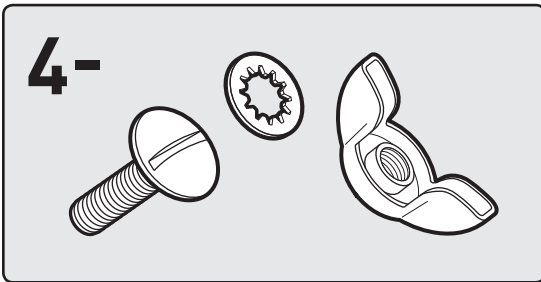

# SMOKEY JOE® GOLD CHARCOAL GRILL

Read owner's guide before using the barbecue.

14½ inch  
(37 cm)

55036\_022811  
US ENGLISH