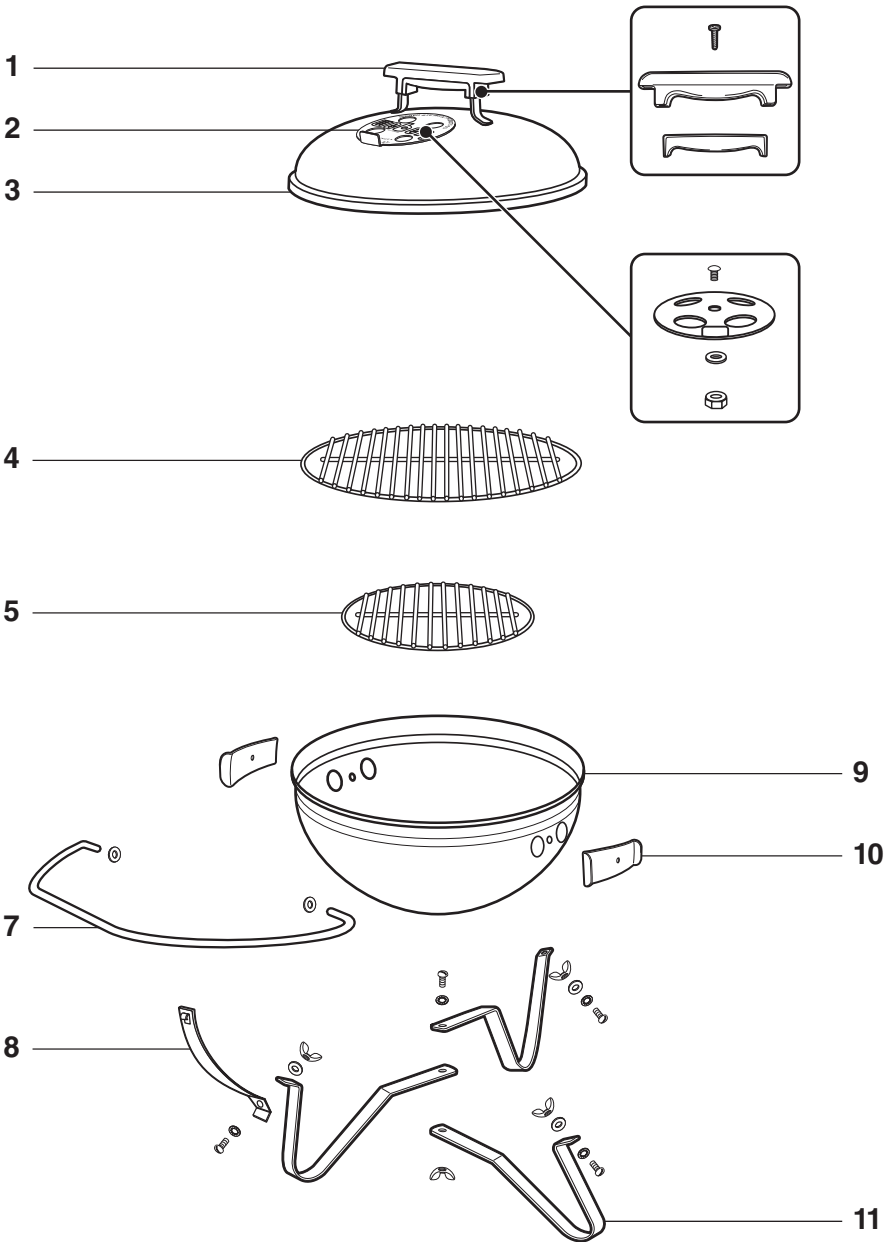

# SMOKEY JOE® GOLD CHARCOAL GRILL

Read owner's guide before using the barbecue.

14½ inch  
(37 cm)

55036\_022811  
US ENGLISH

# Smokey Joe Gold 061509

**1****1-****2****1-****3****3-**

5

6

2- 

WEBER-STEPHEN PRODUCTS LLC  
[www.weber.com](http://www.weber.com)<sup>®</sup>

© 2011 Designed and engineered by Weber-Stephen Products LLC,  
a Delaware limited liability company, located at 200 East Daniels Road, Palatine, Illinois 60067 U.S.A.  
*Printed in U.S.A.*  
Download from [Www.Somanuals.com](http://Www.Somanuals.com). All Manuals Search And Download.