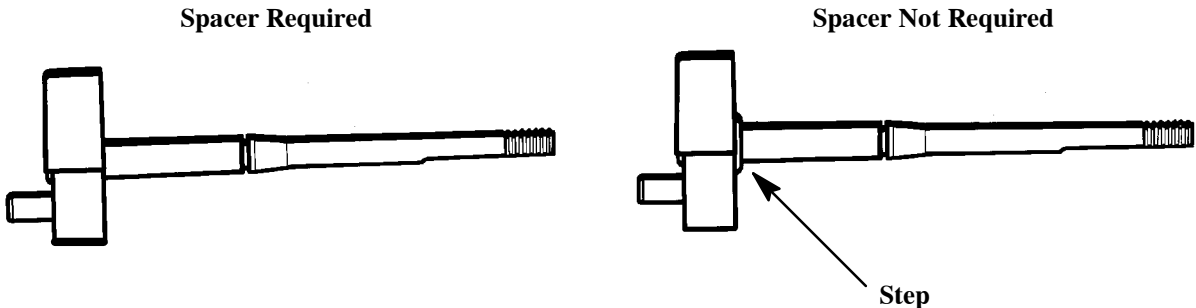

PARTS LIST NO. 530-068183 - 3/25/91		WEED EATER® PARTS LIST	Trimmer Model: HP22
Page No. 4	REPLACES NONE		

Carburetor Assembly Part Number 530-035262 WA-207/207A

Key No.	Part No.	Description	Key No.	Part No.	Description
1	530-035014	*+ Metering Diaphragm	11	530-035208	Idle Speed Spring
2	530-035151	*+ Metering Diaphragm Gasket	12	530-035028	* Metering Lever Pin
3	530-035211	*+ Circuit Plate Gasket	13	530-035031	* Metering Lever
4	530-035212	Mixture Needle	14	530-035188	* Metering Lever Spring
5	530-035214	Mixture Needle Spring	15	530-035106	* Inlet Needle Valve
6	530-035217	Mixture Needle Washer	16	530-035178	* Fuel Inlet Screen
7	530-035218	*+ "O" Ring Mixture	17	530-035016	Metering Lever Pin Screw
8	530-035166	*+ Fuel Pump Diaphragm	18	530-035264	Carb. Kwik Repair Kit (*Indicates Contents)
9	530-035164	*+ Fuel Pump Gasket	19	530-035219	Carb. Gasket/Diaphragm Kit (+Indicates Contents)
10	530-035203	Idle Speed Screw			

SERVICE REFERENCE

1. Early units were built without the step on the Crankshaft as illustrated below. When replacing Crankshafts without the step with a Crankshaft with the step, discard the spacer. When servicing Crankshafts without the step insure that Spacer #530-015788 is used where the step would be.