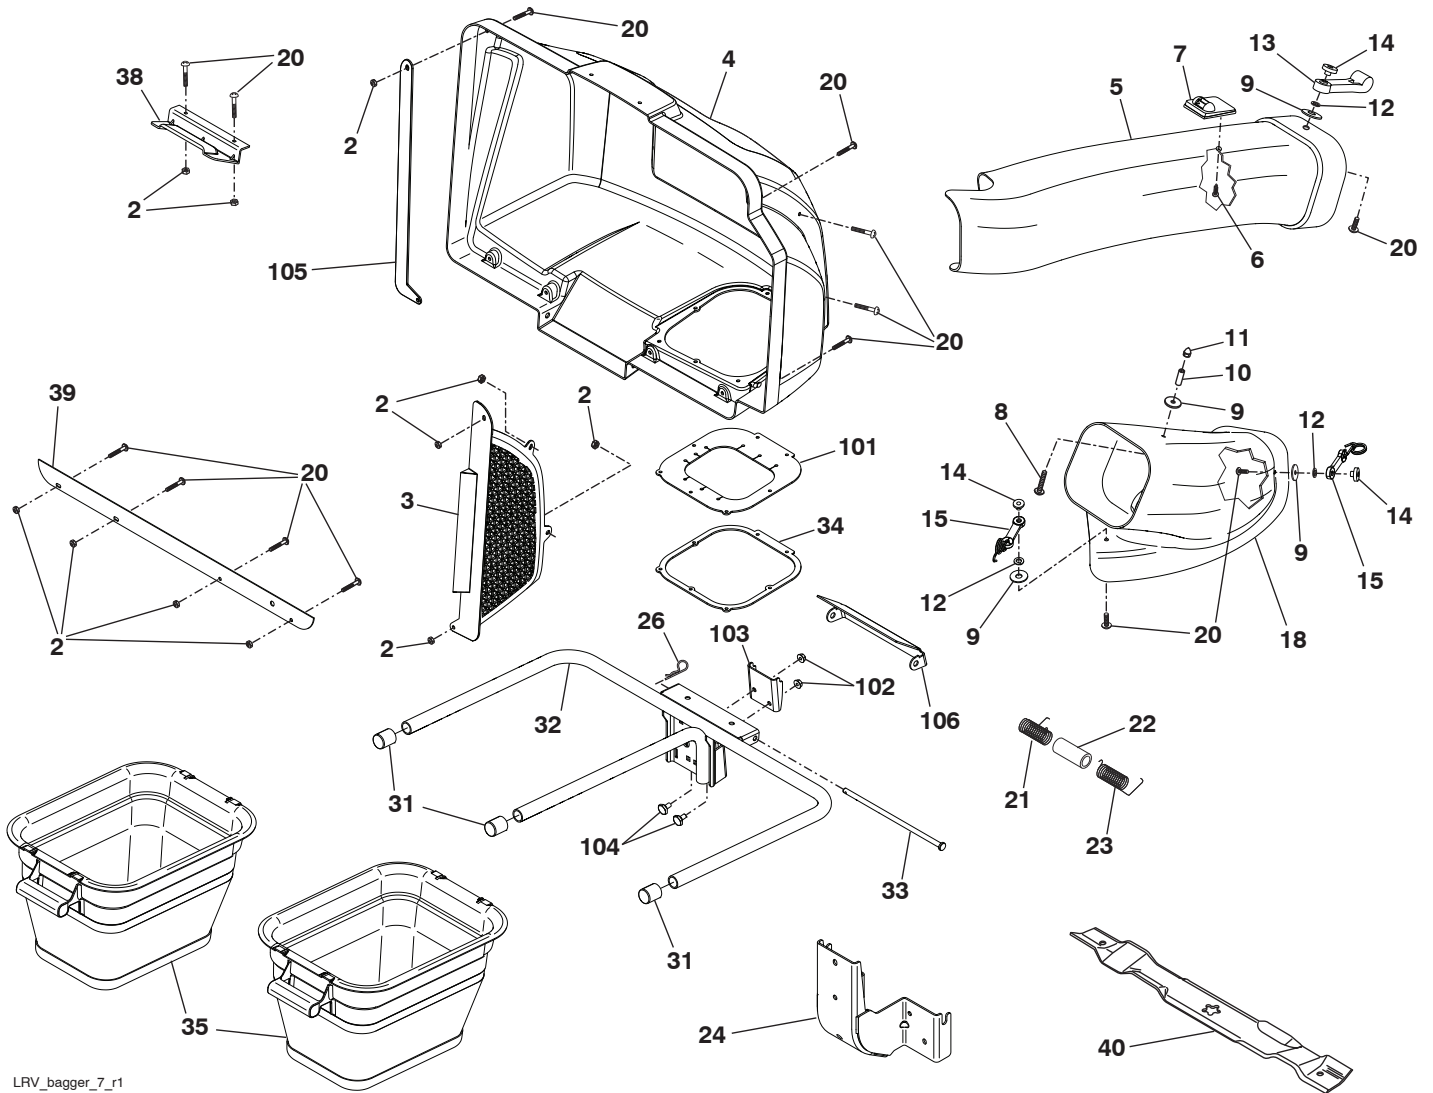

OWNER'S MANUAL
Model Number G30LRV
Product No. 960 73 00-31
30 Inch Mower
Grass Catcher

- **Assembly**
- **Operation**
- **Customer Responsibilities**
- **Repair Parts**

REPAIR PARTS

GRASS CATCHER - - MODEL NUMBER G30LRV (PRODUCT NO. 960 73 00-31)

LRV_bagger_7_r1

KEY PART NO. NO.

DESCRIPTION

2	532 06 91-80	Nut, Crownlock #10-24
3	532 12 75-33	Screen, Cover
4	532 43 66-15	Cover Assembly (Includes 3, 38, 39)
5	532 43 64-54	Chute, Upper
6	818 02 10-08	Screw, Special #10-14 x 1/2
7	532 13 09-33	Full Bag Indicator
8	532 08 71-75	Screw, #10-24 x 1-1/8
9	532 05 27-84	Washer 3/16 x 3/4 x 16 Ga.
10	532 17 13-45	Spacer, Split
11	532 06 08-67	Nut, Acorn #10-24
12	810 07 10-00	Washer, lock
13	532 10 98-08	Latch, Chute
14	532 12 50-04	Nut, Weld
15	532 16 07-93	Latch, Hook
18	532 43 64-53	Chute, Lower
20	871 08 10-10	Screw #10-24 x 5/8
21	532 13 27-96	Spring, Cover L.H. (black)
22	532 13 32-35	Spacer, Cover
23	532 13 29-83	Spring, Cover R.H. (Gray)
24	532 43 81-67	Support Assemble
26	532 12 46-70	Spring, Retainer

KEY PART NO. NO.

DESCRIPTION

31	532 17 40-83	Plug, Tubing End
32	532 17 97-46	Bagger, Frame
33	532 19 27-86	Pin, Hinge
34	532 44 20-65	Gasket, Cover
35	532 43 68-10	Container
38	532 13 08-95	Latch Handle, Cover
39	532 15 50-42	Strip, Reinforcement
40	532 41 92-73	Blade
101	532 44 20-65	Gasket
102	873 90 05-00	Nut
103	532 44 21-04	Bracket
104	532 42 42-97	Bolt
105	532 44 25-26	Bracket
106	532 44 41-03	Bagger Spring Bracket
--	532 44 29-38	Owner's Manual, English/French
--	532 44 29-39	Owner's Manual, Spanish

NOTE: All component dimensions given in U.S. inches.
1 inch = 25.4 mm

Free Manuals Download Website

<http://myh66.com>

<http://usermanuals.us>

<http://www.somanuals.com>

<http://www.4manuals.cc>

<http://www.manual-lib.com>