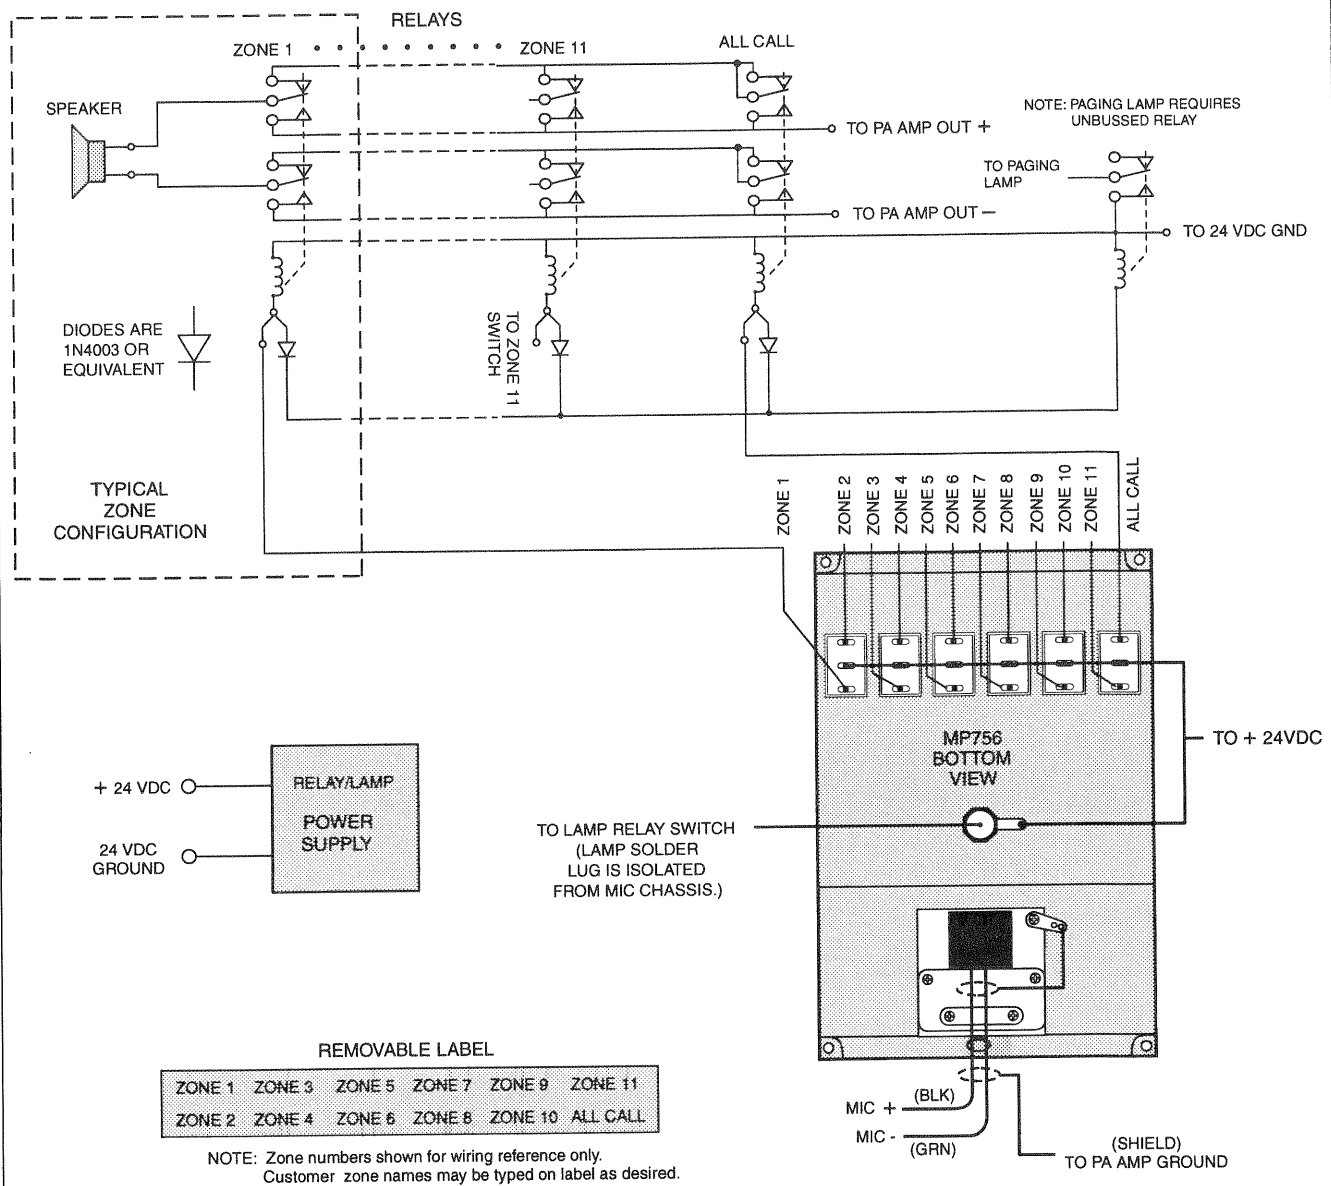

Figure 2
Eleven-zone Paging System with "All Call" using an MP756 Microphone