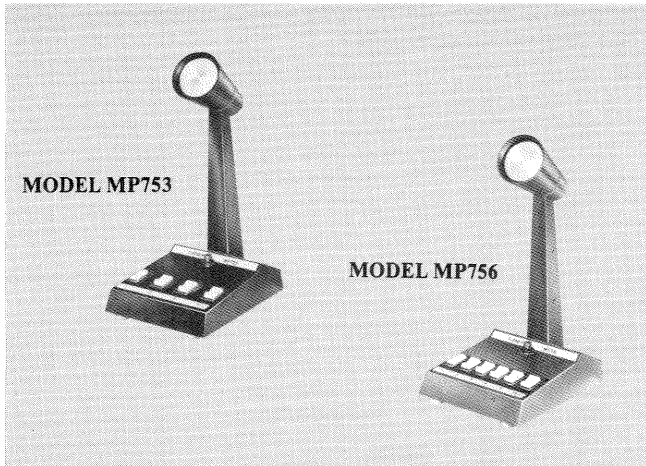

Telex Technical Data

MP Series Multi-zone Paging Microphones

General Description

Telex "MP" Series microphones are designed for multi-zone paging. Each microphone features an all-call switch, for simultaneous activation of all paging zones, and a paging indicator lamp.

- MP753: 3 zones, with all-call and paging lamp
- MP756: 11 zones, with all-call and paging lamp

Note: The paging switches are not intended to handle public address amplifier output currents. External relays are required for this purpose. Consult the application information on the following pages for further details.

Specifications

- Microphone Type
 - Omni-directional Dynamic
- Frequency Response
 - 60 Hz to 10 kHz
- Sensitivity (0 dB = 1 mW/10 μ bar)
 - 58 dB
- Impedance
 - 200 ohms (low)
- Paging Indicator Lamp Power Requirement
 - 24 vdc
- Microphone Switches
 - All switches are SPDT momentary rocker types.
- Cable
 - MP753: Attached, 10 ft (3m), 8-conductor cable (2 conductors for microphone are shielded).
 - MP756: Cable supplied by installer. See Application Information.
- Case Material
 - Die-cast zinc alloy
- Finish
 - Black textured enamel
- Dimensions (height x width x depth)
 - 9" x 4" x 6" (229 mm x 102 mm x 152 mm)