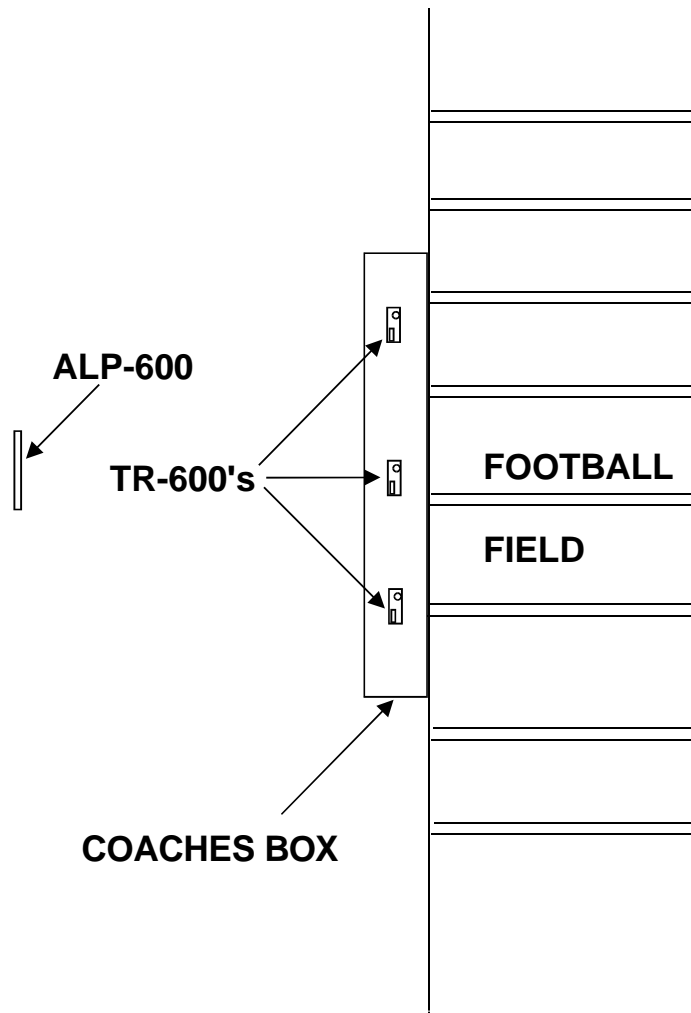

Refer to Figure 4 for typical antenna pattern.

Figure 3
Top View of Field