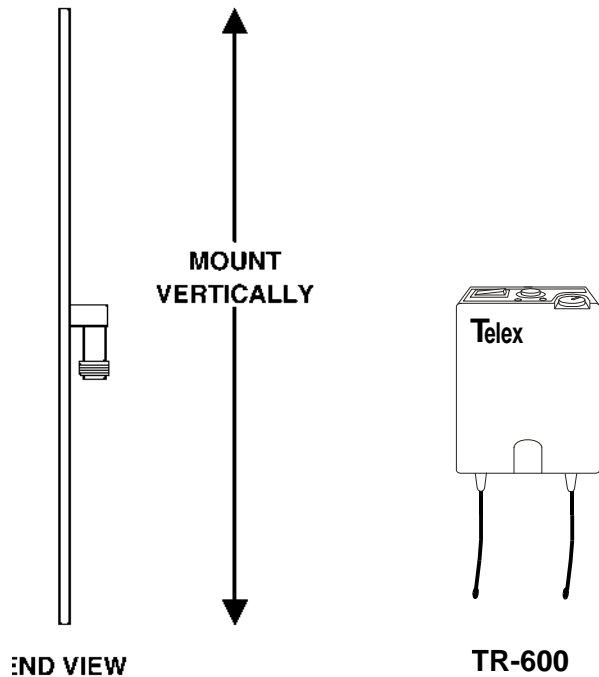

## Antenna Mounting

The ALP-600 is supplied with hardware for tubular clamping. It should always be mounted vertically with the ground and perpendicular to the transmitter(s), See Figure 1.

Figure 1