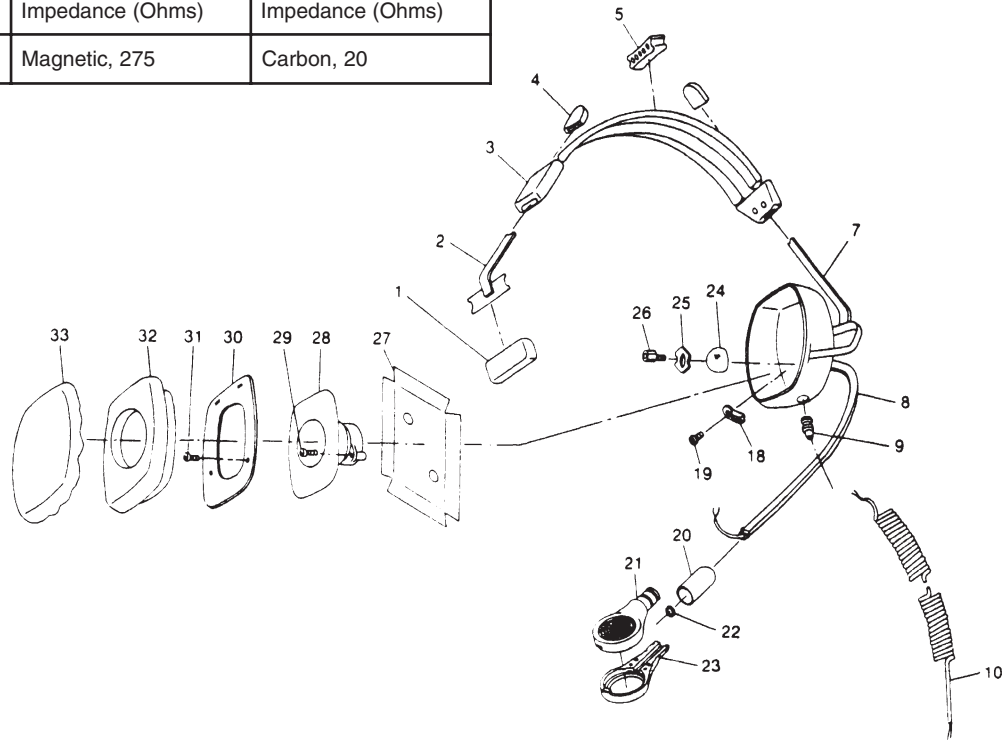

Telex

Parts List and Wiring Diagrams

Model PH-81 Headset

Model No.	Catalog No.	Receiver Type & Impedance (Ohms)	Microphone Type & Impedance (Ohms)
PH-81	64438-004	Magnetic, 275	Carbon, 20

Item No.	Description	Qty.	Part No.
1	Cushion	1	64442-000
2	Glider	1	64440-000
3	Headband Assy	1	61162-044
4	Slider Tip	2	61166-005
5	Headband Spacer	1	63709-000
7	Earcup-Yoke-Slider Assy ¹	1	70398-032
8	Boom Arm-Ball Half-Cord Kit ²	1	70398-004
9	Strain Relief	1	63465-005
10	Coil Cord Assy, Unterminated	1	19652-033
18	Terminal	1	54462-001
19	Screw, No. 6-20 x 1/4	1	51856-008
20	Adapter Cap	1	61565-012
21	Mic Element-Housing Assembly	1	70398-005

Item No.	Description	Qty.	Part No.
22	Retainer	1	02852-000
23	Housing, Mic Bottom	1	61614-011
24	Ball Half ³	1	63451-002
25	Ball Joint Spring	1	63453-000
26	Hex Spacer	2	57907-000
27	Foam Liner	1	63763-000
28	Foam-Rcvr Element Boot Assy	1	70398-020
29	Screw, No. 4-40 x 1/4	2	51856-024
30	Earplate	1	63751-000
31	Screw, No. 4-40 x 1/4	2	51845-038
32	Ear Cushion	1	63444-000
33	Ear Cushion Cover	1	35772-000

¹ One (1) slider tip (Item No. 4) is supplied with this part. Slider tip should be glued to slider using an epoxy adhesive.

² Kit contains one (1) boom arm, one (1) boom cord, and one (1) ball half preassembled with installation instructions.

³ Quantity two (2) required per Headset, but one (1) is supplied as part of boom arm-ball half-cord kit (Item No. 8).

61171, AZ
64438, AE
64439, F
70398, A

TELEX®

Wiring Diagram

Model PH-81

TELEX[®]

TELEX COMMUNICATIONS, INC. • 12000 Portland Ave. S., Burnsville, MN 55337 U.S.A.
Telephone 952-884-4051 • telex 6879045 Telexcom • Facsimile 952-884-0043