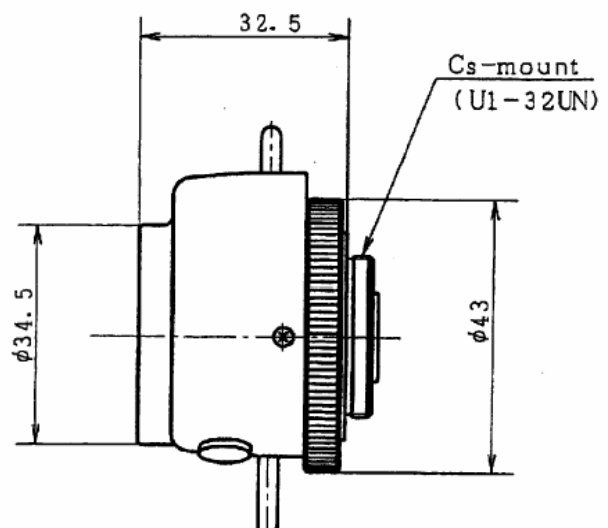

Tokina

MONOFOCAL LENS

TOKINA Co.,Ltd.

Security Products Division

120-4 NOZUTA-MACHI, MACHIDA-SHI,

TOKYO, 195-0063 JAPAN

TEL:+81-42-734-8912 FAX:+81-42-735-1463

E-mail:cctv@tokina.co.jp

TC0412AI f=4mm F1:1.2 VIDEO IRIS

SPECIFICATION

MODEL NUMBER		TC0412AI
IMAGE FORMAT		1/3inch
FOCAL LENGTH		4mm
MAXIMUM APERTURE		F1.2
APERTURE RATIO		F1.2-360
BACK FOCAL LENGTH		8.49
M.O.D.		0.3m
ANGLE OF VIEW	DIAGONAL	76.2°
	HORIZONTAL	63.8°
	VERTICAL	48.9°
FILTER SIZE		-
DIMENSIONS		W46.7×H32.5×D34.5mm
WEIGHT		75g
OPERATING TEMPERATURE RANGE		-10°C~45°C
OPERATING HUMIDITY RANGE		30%~70%
MOUNT		CS

●AUTO IRIS

INPUT VOLTAGE	DC+8V-16V
CURRENT CONSUMPTION	35mA OR LESS
INPUT SIGNAL	VS OR V SIGNAL
IRIS ACCURACY	±15% AT VIDEO SIGNAL LEVEL
SENSITIVITY	0.5~1.0Vp-p AT VIDEO SIGNAL LEVEL
RESPONSE SPEED	APPROX.1.5 SECONDS

●AUTO IRIS

CABLE COLOR	CONNECTION
RED	POWER (DC+8V-16V)
WHITE	VS OR V SIGNAL
GREEN	REMOTE
BLACK	GND

DESIGN AND SPECIFICATIONS ARE SUBJECT TO CHANGE WITHOUT NOTICE

PRINTED IN JAPAN