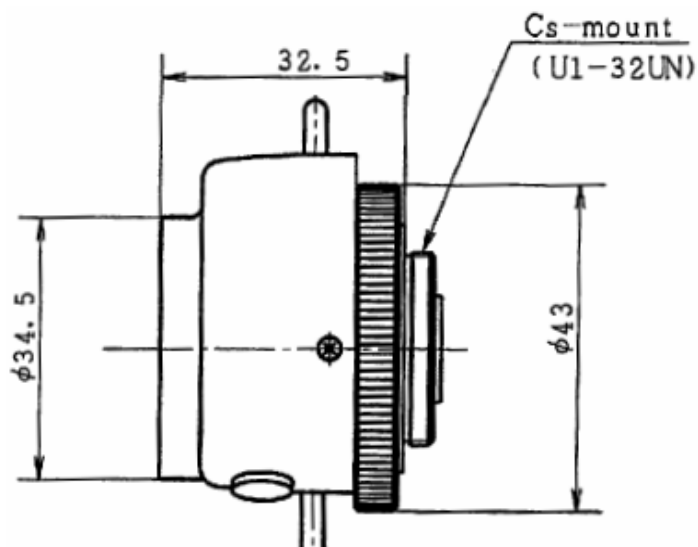

TC2814DC f=2.8mm F1.4 DC IRIS

SPECIFICATION

| | |
|-----------------------------|---------------------|
| MODEL NUMBER | TC2814DC |
| IMAGE FORMAT | 1/3inch |
| FOCAL LENGTH | 2.8mm |
| MAXIMUM APERTURE | F1.4 |
| APERTURE RATIO | F1.4-360 |
| BACK FOCAL LENGTH | 8.76 |
| M.O.D. | 0.1m |
| DIMENSIONS | W46.7×H32.5×D34.5mm |
| WEIGHT | 75g |
| OPERATING TEMPERATURE RANGE | -10°C~45°C |
| OPERATING HUMIDITY RANGE | 30%~70% |
| MOUNT | CS |

| | |
|---------------|-------------|
| ANGLE OF VIEW | 1/3" |
| DIAGONAL | 115.3° |
| HORIZONTAL | 93.6° |
| VERTICAL | 70.8° |

OPERATION

| | |
|-------|---------|
| FOCUS | Manual |
| IRIS | DC IRIS |