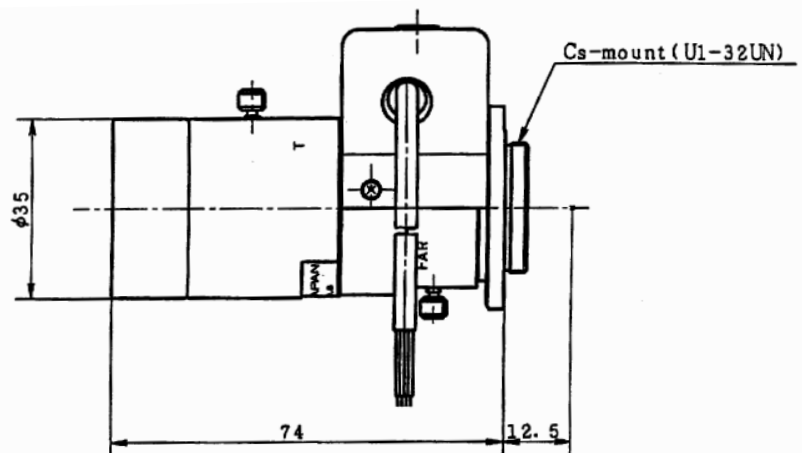

Tokina

VARIFOCAL LENS

TOKINA Co.,Ltd.

Security Products Division

120-4 NOZUTA-MACHI, MACHIDA-SHI,

TOKYO, 195-0063 JAPAN

TEL:+81-42-734-8912 FAX:+81-42-735-1463

E-mail:cctv@tokina.co.jp

TVR0616AI f = 6-60mm F 1.6 VIDEO IRIS

SPECIFICATION

MODEL NUMBER		TVR0616AI	
IMAGE FORMAT		1/3inch	
FOCAL LENGTH		6-60mm	
MAXIMUM APERTURE		F1.6	
APERTURE RATIO		F1.6-C	
BACK FOCAL LENGTH		12.65-16.09mm	
M.O.D.		0.1m	
ANGLE OF VIEW	DIAGONAL	W54.39°	T5.89°
	HORIZONTAL	W43.62°	T4.73°
	VERTICAL	W32.73°	T3.55°
DIMENSIONS		H74.0×D35.0×W52.0mm	
WEIGHT		110g	
MOUNT		CS	

●AUTO IRIS

INPUT VOLTAGE	DC+8V-16V
CURRENT CONSUMPTION	35mA OR LESS
INPUT SIGNAL	VS OR V SIGNAL
IRIS ACCURACY	±15% AT VIDEO SIGNAL LEVEL
SENSITIVITY	0.5~1.0Vp-p AT VIDEO SIGNAL LEVEL
RESPONSE SPEED	APPROX.1.5 SECONDS

●AUTO IRIS

CABLE COLOR	CONNECTION
RED	POWER(DC+8V-16V)
WHITE	VS OR V SIGNAL
GREEN	REMOTE
BLACK	GND

DESIGN AND SPECIFICATIONS ARE SUBJECT TO CHANGE WITHOUT NOTICE