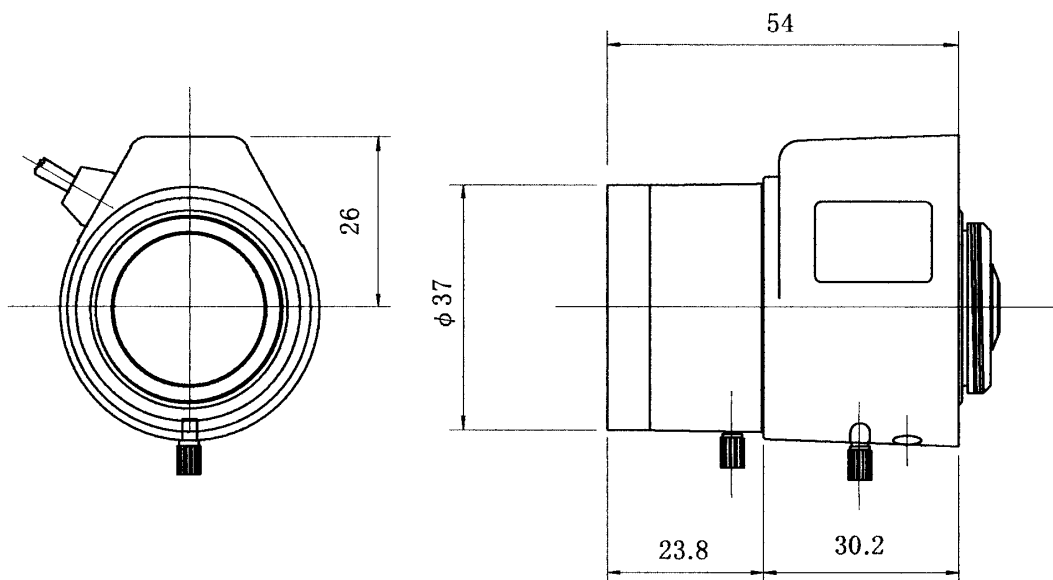

OPERATION

FOCUS	Manual
IRIS	DC or Video Iris
ZOOM	Manual