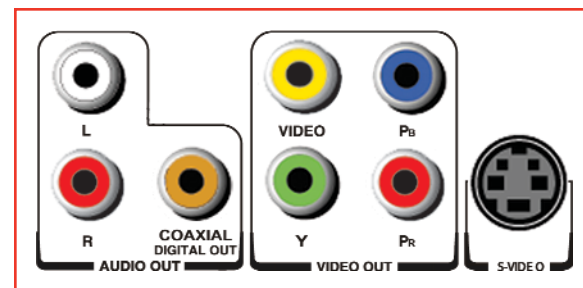

SD-4100

Specifications

PLAYABLE DISC TYPES

DVD-Video/DVD-/+R /
DVD-R/-RW/+RW/+/-R (DL)/
SVCD/VCD/CD/CD-R/CD-RW

VIDEO

Video D/A	14-Bit/108MHz
Component Video Output	ColorStream Pro®
Progressive Scan 3:2 Pulldown	Digital Cinema Progressive
JPEG	✓
Digital Picture Zoom	✓
Fast Scan	✓
Slow Motion	✓
Multi-Camera Angle Select	✓
Multi-Language Select	✓
Multi-Subtitle Select	✓

AUDIO

Audio D/A	192 kHz/24-Bit
Dolby® Digital/DTS® Compatible	✓
MP3 Playback*	✓
3D Surround Sound	✓

CONVENIENCE

Remote Control	✓
Front LED Display	✓
Screen Saver	✓
Tray Lock	✓

TERMINALS

ColorStream® Component Video Output	1 set
S-Video	1
RCA-Video	1
L-R Audio	1
Coaxial Out	1

PRODUCT & PACKAGING

Unit Dimension (WHD) in.	16.93 x 1.69 x 8.23
Carton Dimension (WHD) in.	18.9 x 3.54 x 11.69
Unit Weight	3.19 lbs
Carton Weight	4.4 lbs
UPC Code	022265001318

*Some DVD-R/DVD-RW and CD-R/CD-RW discs may be incompatible due to laser pick up and disc design. CD-R/CD-RW discs must be recorded using CD-DA method for CD audio playback. The DVD player may not support some MP3/WMA/JPEG/DivX recordings due to differences in recording formats, disc structure, or condition of the disc (use of CD-RW for MP3 files is not recommended). See owner's manual for more information.