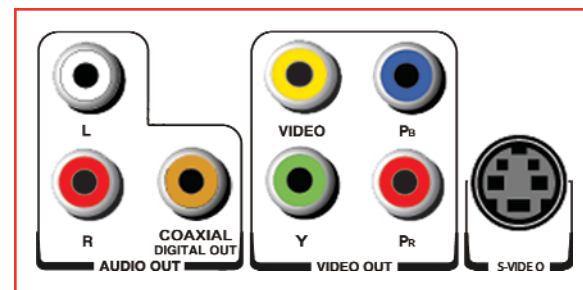

SD-K780

Specifications

PLAYABLE DISC TYPES

DVD-Video/DVD-/+R /
DVD-R/-RW/+RW/+/-R (DL)/
SVCD/VCD/CD/CD-R/CD-RW

VIDEO

Video D/A	14-Bit/108MHz
Component Video Output	ColorStream Pro®
Progressive Scan 3:2 Pulldown	Digital Cinema Progressive
JPEG	✓
Digital Picture Zoom	✓
Fast Scan	✓
Slow Motion	✓
Multi-Camera Angle Select	✓
Multi-Language Select	✓
Multi-Subtitle Select	✓

AUDIO

Audio D/A	192 kHz/24-Bit
Dolby® Digital/DTS® Compatible	✓
MP3 Playback*	✓
3D Surround Sound	✓

CONVENIENCE

Remote Control	✓
Front LED Display	✓
Screen Saver	✓
Tray Lock	✓

TERMINALS

ColorStream® Component Video Output	1 set
S-Video	1
RCA-Video	1
L-R Audio	1
Coaxial Out	1

PRODUCT & PACKAGING

Unit Dimension (WHD) in.	16.93 x 1.69 x 8.23
Carton Dimension (WHD) in.	18.9 x 3.54 x 11.69
Unit Weight	3.19 lbs
Carton Weight	4.4 lbs
UPC Code	022265001325

*Some DVD-R/DVD-RW and CD-R/CD-RW discs may be incompatible due to laser pick up and disc design. CD-R/CD-RW discs must be recorded using CD-DA method for CD audio playback. The DVD player may not support some MP3/WMA/JPEG/DivX recordings due to differences in recording formats, disc structure, or condition of the disc (use of CD-RW for MP3 files is not recommended). See owner's manual for more information.