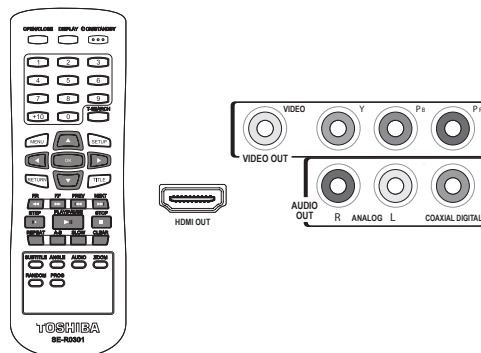

SD5300 Progressive Scan DVD Player

Video

Video D/A 14-Bit/108Mhz
DivX Home Theater Certified (DivX 3-6)
ColorStream Pro™ Component Video output
Progressive Scan
JPEG Viewer
Digital Picture Zoom
Fast Scan
Slow Motion
Multi-Camera Angle Select
Multi-Language Select
Multi-Subtitle Select

Audio

Audio D/A 24-Bit/192 KHz
Dolby Digital/DTS Compatible
MP3 Playback
3D Virtual Surround Sound

Playable Disc Types²

DVD
DVD-R
DVD-R DL
DVD-RW
DVD+R
DVD+RDL
DVD+RW
CD, CD-R
CD-RW
VCD
SVCD
DivX

Convenience

Composite A/V Cable
Remote Control

Terminals

(1) HDMI® Output up to 1080p
(1) Colorstream Pro™ Y/Pr/Pb Output up to 480p
(1) Composite Video Output
(1) L-R Audio Output
(1) Coaxial Digital Audio Output

Product & Packaging

Product WxHxD(mm)	330x43x209
Weight	1.27kg
Carton WxHxD(mm)	395x88x296
Weight	1.79kg
UPC Code	060947302360

Product design and specifications subject to change or modification without notice.
© 2010 Toshiba of Canada Limited.

¹Some DVD-R/DVD-RW and CD-R/CD-RW discs may be incompatible due to laser pick up and disc design. CD-R/CD-RW discs must be recorded using CD-DA method for CD audio playback. The DVD player may not support some MP3/JPEG/DivX recordings due to differences in recording formats, disc structure, or condition of the disc (use of CD-RW for MP3 files is not recommended). See owner's manual for more information.

DivX Certified products are officially tested by the creators of DivX and guaranteed to play all versions of DivX video. Certified products qualify for one of several DivX Profiles that designate the type of video the product supports, from compact portable video to high-definition video. DivX, DivX Certified and associated logos are registered trademarks of DivX, Inc. and are used under license. The ENERGY STAR name and the ENERGY STAR symbol are registered trademarks of the United States Environmental Protection Agency and are used with permission.

TOSHIBA Leading Innovation >>>

toshiba.ca