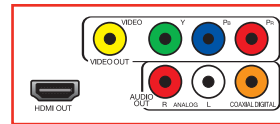

AUDIO

Audio D/A Converter	192kHz/24-Bit
Dolby [®] Digital/DTS [®] Compatible	•
WMA Playback ³	•
MP3 Playback ³	•
3D Surround Sound	•

CONVENIENCE

Remote Control	•
Parental Lock	•
Screen Saver	•
Tray Lock	•

TERMINALS

HDMI [™] with REGZA-LINK [®]	1
ColorStream [®] Component Video Output	1 set
RCA-Video	1
L-R Audio	1
Coaxial Digital Audio Output	1

PRODUCT & PACKAGING

Unit Dimension (WHD) in.	16.93 x 1.61 x 7.76
Carton Dimensions	18.70 x 3.35 x 10.24
Unit Weight	2.77 lbs
Carton Weight	4.03 lbs
UPC Code	022265002193