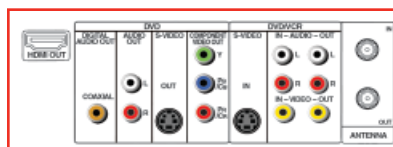

VIDEO

Progressive Out	•
Video D/A Converter	54MHz/10-Bit
Video Upconversion³	720p/1080i/1080p
Kodak Picture CD	•
DivX® Home Theater Certified²	•
Digital Photo Viewer (JPEG)	•
Y/C Separation	•

RECORDING FUNCTIONS

Tuner Channels	ATSC/NTSC/QAM Digital Tuning
DVD-R (Video Mode)	•
DVD+R	•
DVD-RW (VR & Video Mode)	•
DVD+RW (VR Mode)	•
4-Head Hi-fi VCR	•
Recording Modes (DVD)	1H (XP)/2H (SP)/ 4H (LP)/6H (EP)/8H (SLP) SP/LP
Record Speeds (VCR)	•
V-Chip Recording	•
Timer Recording	12 programs/1 month
Camcorder Controls	Yes (Dubbing)

AUDIO

Audio D/A Converter	192k/24-Bit
MP3 Playback²	•
WMA Playback²	•
Dolby® Digital Recording (2-Ch)	•

CONVENIENCE

OSD Language	English/French/Spanish
Scan FF/REW	2x, 12x, 24x, 100x
Slow-Motion	1/2, 1/4, 1/8 (FWD)
Instant Replay	•
Instant Skip	•
Zoom (magnifications)	•
Editing Features	Playlist/Rename Title/ Chapter Creation (User and Auto)
Timer Back Up (at standby mode)	30min.
Bi-directional Dubbing	•
Auto Finalization with Undo	•

TERMINALS

Component Out	1
HDMI™ Out	1
Front DV Input	1
Front A/V Input	1
Rear S-Video Input/Output	1 /1
Rear RCA-Video Input/Output	1 /1
Rear Analog Audio Input/Output	1/1
Coaxial Digital Audio Output	1

PRODUCT & PACKAGING

Unit Dimensions (WHD) in.	17.13 x 3.92 x 10.55
Carton Dimensions	21.34 x 7.09 x 14.76
Unit Weight	9.46 lbs
Carton Weight	12.32 lbs
UPC Code	022265002117

¹This product is not made or sold for unauthorized use of copyrighted works, and it is only intended for recording and playback of authorized content and any other lawful use.

²Some DVD-R/DVD-RW and CD-R/CD-RW discs may be incompatible due to laser pick up and disc design. CD-R/CD-RW discs must be recorded using CD-DA method for CD audio playback. The DVD Recorder may not support some MP3/WMA/JPEG/DivX® recordings due to differences in recording formats, disc structure, or condition of the disc (use of CD-RW for MP3 files is not recommended). See owner's manual for more information.

³An HDTV or HD Monitor with an HDCP capable HDMI™ or DVI input is required for video upconversion. To upconvert to 720p or 1080i resolution, a 720p or 1080i capable HDTV or HD Monitor (as applicable) is required.

<http://www.tacp.toshiba.com> Customer Solutions: 800.631.3811

© Toshiba America Consumer Products, L.L.C.

82 Totowa Road, Wayne, NJ 07470 (2009). All Rights Reserved (10/08.1)

DivX, DivX Certified and associated logos are registered trademarks of DivX, Inc. and are used under license. Dolby and the double-D symbol are registered trademarks of Dolby Laboratories. HDMI, the HDMI logo and High-Definition Multimedia Interface are trademarks of HDMI Licensing L.L.C. Kodak is a trademark of Eastman Kodak Company. Product design and specifications subject to change or modification without notice.