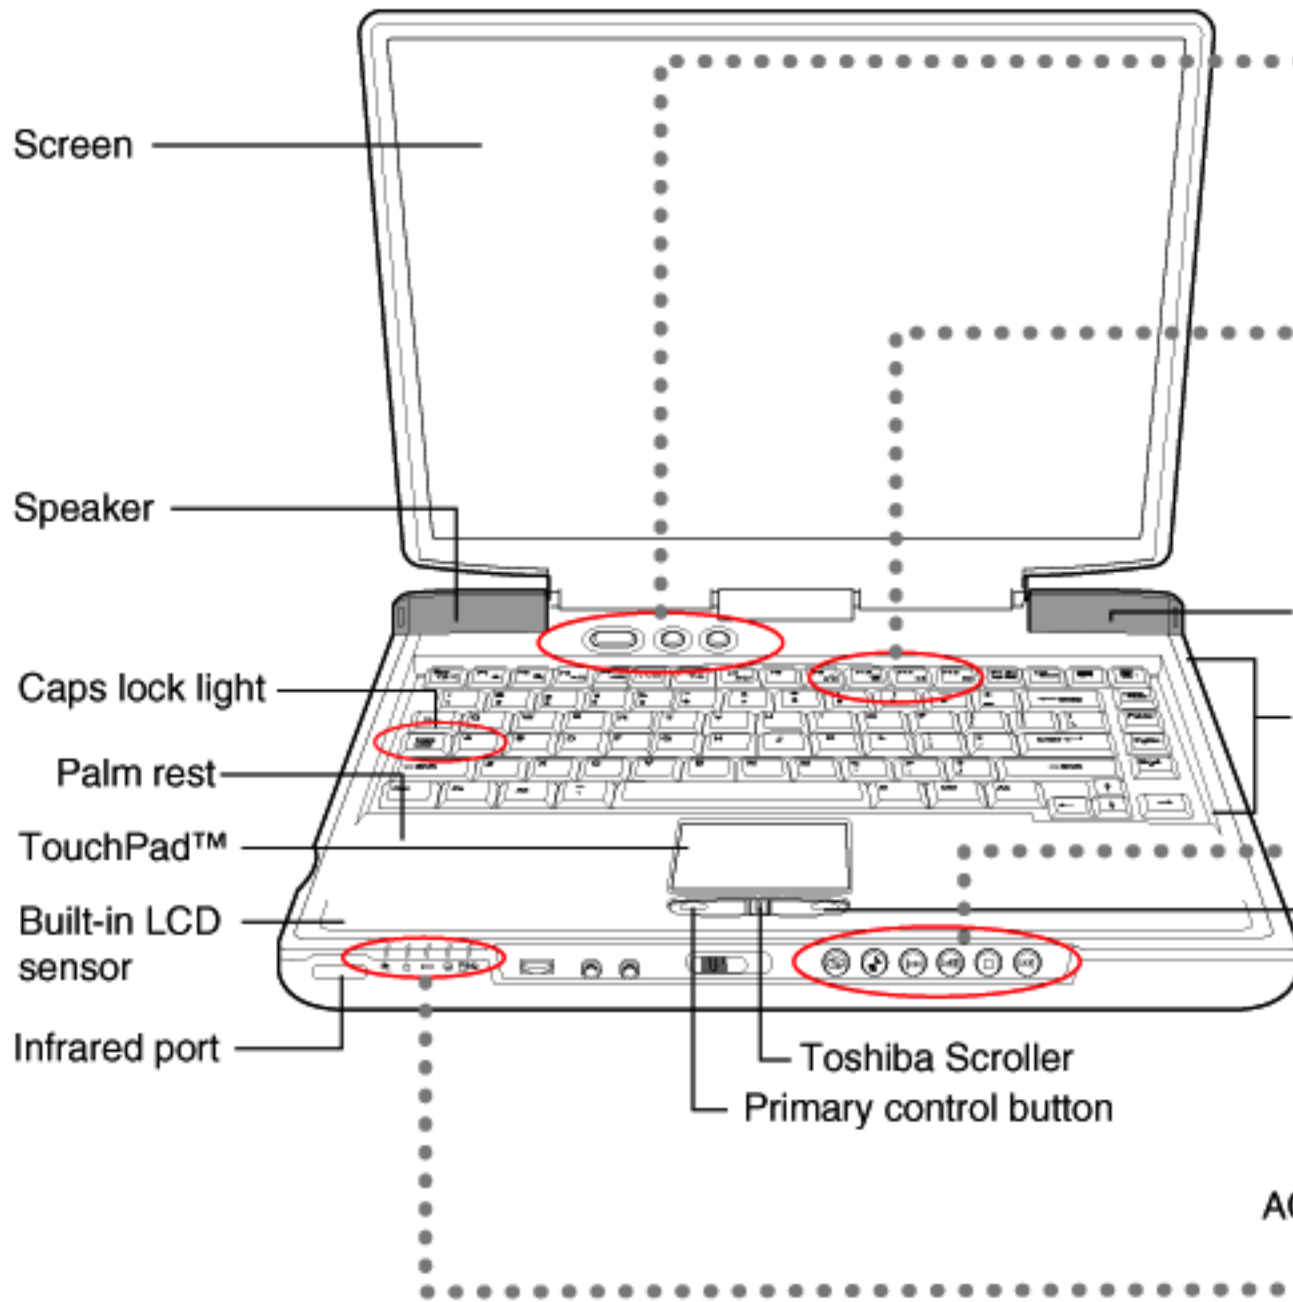

Front with display open