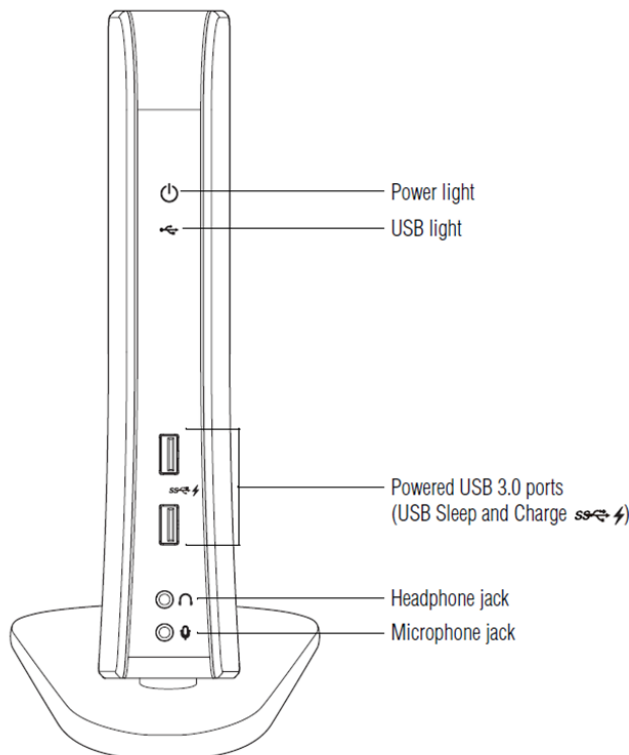

Product Specifications

Physical ports/indicators on the dynadock™ U3.0:

FRONT Panel	BACK Panel	SIDE Panel
• Power Light • USB Status Light • Two (2) “Always On” USB 3.0 ports (Sleep & Charge) • 3.5mm Line in (for microphone/headset) • 3.5mm Line out (for headphone/headset/speakers)	• Three (3) 3.5mm Line out (for 5.1 surround sound speakers) • Two (2) USB 3.0 ports • Two (2) USB 2.0 ports • Gigabit Ethernet/Network port • HDMI™ out port • DVI-I out port (DVI to VGA adapter included) • USB 3.0 Connector (to PC) • DC in (for power)	• Security Lock Slot
• Video resolution up to 2048 x 1152, 16/32-bit color • Safety/EMC Standards Approvals ○ FCC, cUL, C-Tick, NOM/NYCE, IRAM • Compliance ○ Compatible with Windows® 7, DisplayLink Certified, RoHS compliant, Toshiba Green Procurement Requirements		

Front view