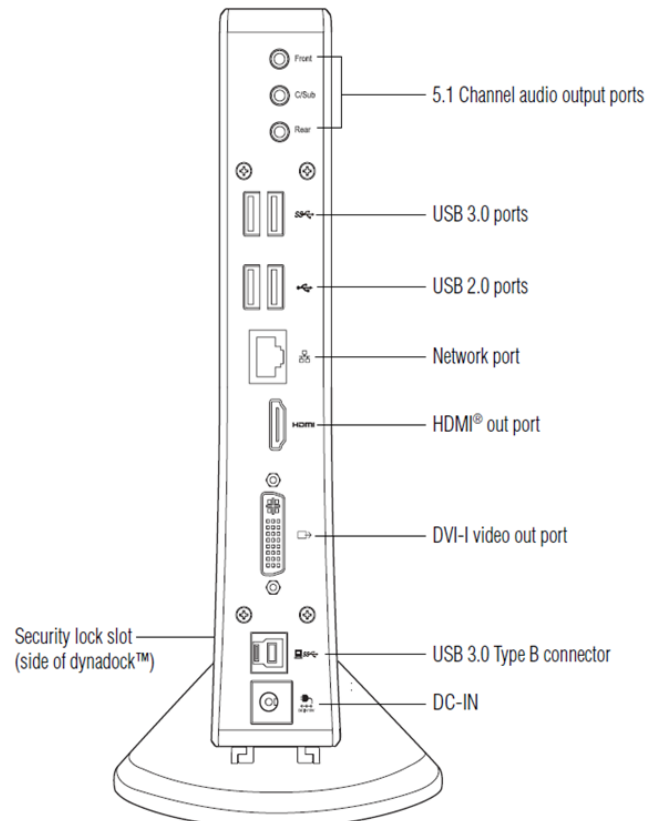

In addition, the dynadock U3.0 includes four USB 3.0 ports, two USB 2.0 ports, Ethernet connectivity and easy access front-side 3.5mm audio in and out jacks for headphones, microphone, headset or speakers. As a bonus, the upright slim design saves precious desk space while providing fast access to a true desktop environment.

## Product Specifications

Physical ports/indicators on the dynadock™ U3.0:

FRONT Panel	BACK Panel	SIDE Panel
<ul style="list-style-type: none"> <li>• Power Light</li> <li>• USB Status Light</li> <li>• Two (2) “Always On” USB 3.0 ports (Sleep &amp; Charge)</li> <li>• 3.5mm Line in (for microphone/headset)</li> <li>• 3.5mm Line out (for headphone/headset/speakers)</li> </ul>	<ul style="list-style-type: none"> <li>• Three (3) 3.5mm Line out (for 5.1 surround sound speakers)</li> <li>• Two (2) USB 3.0 ports</li> <li>• Two (2) USB 2.0 ports</li> <li>• Gigabit Ethernet/Network port</li> <li>• HDMI™ out port</li> <li>• DVI-I out port (DVI to VGA adapter included)</li> <li>• USB 3.0 Connector (to PC)</li> <li>• DC in (for power)</li> </ul>	<ul style="list-style-type: none"> <li>• Security Lock Slot</li> </ul>
<ul style="list-style-type: none"> <li>• Video resolution up to 2048 x 1152, 16/32-bit color</li> <li>• Safety/EMC Standards Approvals               <ul style="list-style-type: none"> <li>○ FCC, cUL, C-Tick, NOM/NYCE, IRAM</li> </ul> </li> <li>• Compliance               <ul style="list-style-type: none"> <li>○ Compatible with Windows® 7, DisplayLink Certified, RoHS compliant, Toshiba Green Procurement Requirements</li> </ul> </li> </ul>		

Front view

Back view