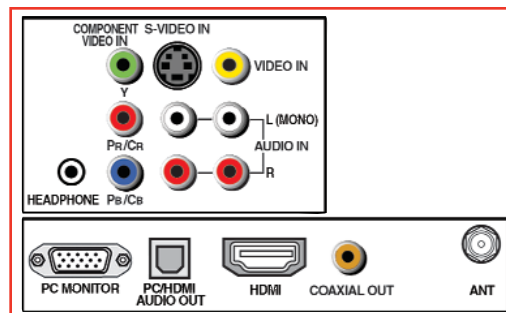

DVD

Playable Disc Types*	DVD/DVD-R/DVD-RW/ CD/CD-R/CD-RW/VCD
DivX®/WMA & MP3 Playback*	✓
Digital Picture Zoom	✓
Fast Scan, Slow-Motion	✓
Multi-Camera Angle Select	✓

*Some DVD-R/DVD-RW and CD-R/CD-RW discs may be incompatible due to laser pick up and disc design. CD-R/CD-RW discs must be recorded using CD-DA method for CD audio playback. The DVD player in this TV may not support some MP3/WMA/JPEG/DivX recordings due to differences in recording formats, disc structure, or condition of the disc (use of CD-RW for MP3 files is not recommended). See owner's manual for more information.

**If you decide to wall mount your Toshiba television, always use a UL Listed wall bracket appropriate for the size and weight of the television.

TERMINALS

Inputs	
HDMI™	1
ColorStream® HD Component	1
S-Video	1
RCA-Video	1 rear
L-R Audio	1 rear
RF	1
PC Input	D-Sub 15 with L/R Audio
Outputs	
Digital Audio Out	1 Coaxial (DVD only)
Headphone Jack	1 (rear)

PRODUCT & PACKAGING

VESA® Mounting Holes**	100 mm
Unit Dimensions with stand (WHD) in.	16.81 x 15.79 x 8.15
Unit Dimensions without stand	16.81 x 14.33 x 2.64
Carton Dimensions	21.97 x 22.24 x 7.13
Unit Weight	12.32 lbs
Carton Weight	16.94 lbs
UPC Code	022265001509

for illustrative purposes

<http://www.tacp.toshiba.com> Customer Solutions: 800.631.3811

© Toshiba America Consumer Products, L.L.C.

82 Totowa Road, Wayne, NJ 07470 (2008). All Rights Reserved (1/08.10)

ColorStream is a registered trademark of Toshiba America Consumer Products, L.L.C. VESA is a registered trademark of Video Electronics Standards Association. Dolby and the double-D symbol are registered trademarks of Dolby Laboratories. DTS is a registered trademark and the DTS logos and symbol are trademarks of DTS, Inc. DivX, DivX Certified, and associated logos are trademarks of DivX, Inc. and are used under license. Energy Star is a registered mark owned by the U.S. Government. HDMI, the HDMI logo and High-Definition Multimedia Interface are trademarks or registered trademarks of HDMI Licensing LLC.

Product design and specifications subject to change or modification without notice.