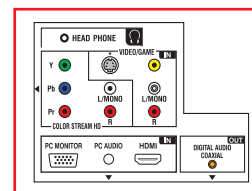

DVD

Playable Disc Types¹	DVD/DVD-R/DVD-RW/ CD/CD-R/CD-RW/VCD
DivX® Home Theater Certified¹	•
WMA Playback¹	•
MP3 Playback¹	•
Digital Picture Zoom	•
Fast Scan	•
Slow-Motion	•
Multi-Camera Angle Select	•

¹Some DVD-R/DVD-RW and CD-R/CD-RW discs may be incompatible due to laser pick up and disc design. CD-R/CD-RW discs must be recorded using CD-DA method for CD audio playback. The DVD player in this TV may not support some MP3/WMA/JPEG/DivX® recordings due to differences in recording formats, disc structure, or condition of the disc (use of CD-RW for MP3 files is not recommended). See owner's manual for more information.

²If you decide to wall mount your Toshiba television, always use a UL Listed wall bracket appropriate for the size and weight of the television.

TERMINALS

Inputs

HDMI™ Digital Input	1
ColorStream® HD Component Video Input	1
S-Video	1
RCA-Video	1 rear
L-R Audio	1 rear
RF	1
PC Input	D-Sub with L/R Audio

Outputs

Digital Audio Out	1 Coaxial (DVD only)
Headphone Jack	1 (rear)

PRODUCT & PACKAGING

VESA® Mounting Pattern²	100 x 100 mm
Unit Dimensions with stand (WHD) in.	18.74 x 14.44 x 8.07
Carton Dimensions	21.73 x 20.67 x 6.73
Unit Weight	11.24 lbs
Carton Weight	16.09 lbs
UPC Code	022265003114

<http://www.tacp.toshiba.com> Customer Solutions: 800.631.3811

© Toshiba America Consumer Products, L.L.C.

82 Totowa Road, Wayne, NJ 07470 (2009). All Rights Reserved (07/09.1)

ColorStream is a registered trademark of Toshiba America Consumer Products, L.L.C. Stainless Style is a trademark of Toshiba America Consumer Products, L.L.C. Dolby and the double-D symbol are registered trademarks of Dolby Laboratories. DTS is a registered trademark & the DTS logos and Symbol are trademarks of DTS, Inc. DivX® is a registered trademark of DivX, Inc., and is used under license. ENERGY STAR is a registered mark owned by the U.S. Government. HDMI, the HDMI logo and High-Definition Multimedia Interface are trademarks or registered trademarks of HDMI Licensing LLC. VESA is a registered trademark of Video Electronics Standards Association.

Product design and specifications subject to change or modification without notice.