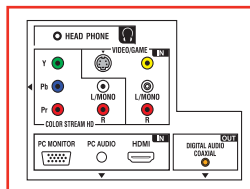

DVD

Playable Disc Types¹	DVD/DVD-R/DVD-RW/ CD/CD-R/CD-RW/VCD
DivX® Home Theater Certified¹	•
WMA Playback¹	•
MP3 Playback¹	•
Digital Picture Zoom	•
Fast Scan	•
Slow-Motion	•
Multi-Camera Angle Select	•

¹Some DVD-R/DVD-RW and CD-R/CD-RW discs may be incompatible due to laser pick up and disc design. CD-R/CD-RW discs must be recorded using CD-DA method for CD audio playback. The DVD player in this TV may not support some MP3/WMA/JPEG/DivX® recordings due to differences in recording formats, disc structure, or condition of the disc (use of CD-RW for MP3 files is not recommended). See owner's manual for more information.

²If you decide to wall mount your Toshiba television, always use a UL Listed wall bracket appropriate for the size and weight of the television.

TERMINALS

Inputs

HDMI™ Digital Input	1
ColorStream® HD Component Video Input	1
S-Video	1
RCA-Video	1 rear
L-R Audio	1 rear
RF	1
PC Input	D-Sub with L/R Audio

Outputs

Digital Audio Out	1 Coaxial (DVD only)
Headphone Jack	1 (rear)

PRODUCT & PACKAGING

VESA® Mounting Pattern²	100 x 100 mm
Unit Dimensions with stand (WHD) in.	18.74 x 14.33 x 8.15
Unit Dimensions without stand	18.74 x 13.12 x 2.63
Carton Dimensions	22.13 x 21.06 x 7.13
Unit Weight	11.2 lbs
Carton Weight	15.0 lbs
UPC Code	022265002681

<http://www.tacp.toshiba.com> Customer Solutions: 800.631.3811

© Toshiba America Consumer Products, L.L.C.

82 Totowa Road, Wayne, NJ 07470 (2009). All Rights Reserved (01/09.1)

ColorStream is a registered trademark of Toshiba America Consumer Products, L.L.C. Dolby and the double-D symbol are registered trademarks of Dolby Laboratories. DTS is a registered trademark & the DTS logos and Symbol are trademarks of DTS, Inc. DivX, DivX Certified, and associated logos are trademarks of DivX, Inc. and are used under license. ENERGY STAR is a registered mark owned by the U.S. Government. HDMI, the HDMI logo and High-Definition Multimedia Interface are trademarks or registered trademarks of HDMI Licensing LLC. VESA is a registered trademark of Video Electronics Standards Association.

Product design and specifications subject to change or modification without notice.