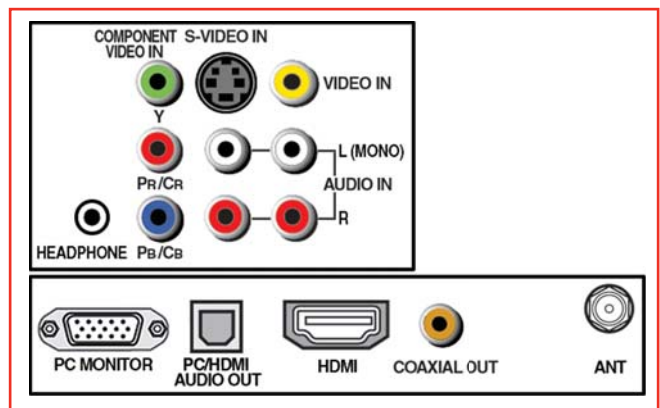

CONVENIENCE

Built-in TV Tuning	NTSC/ATSC/QAM
Auto Aspect Control	•
Sleep Timer	•
Clock	•
OSD Language	English/French/Spanish
Auto Shut Off	•
ENERGY STAR® Compliant	•
Remote Control	Unified

DVD

Playable Disc Types¹	DVD/DVD-R/DVD-RW/ CD/CD-R/CD-RW/VCD
DivX®, WMA & MP3 Playback¹	•
Digital Picture Zoom	•
Fast Scan, Slow-Motion	•
Multi-Camera Angle Select	•

¹Some DVD-R/DVD-RW and CD-R/CD-RW discs may be incompatible due to laser pick up and disc design. CD-R/CD-RW discs must be recorded using CD-DA method for CD audio playback. The DVD player in this TV may not support some MP3/WMA/JPEG/DivX recordings due to differences in recording formats, disc structure, or condition of the disc (use of CD-RW for MP3 files is not recommended). See owner's manual for more information.

²If you decide to wall mount your Toshiba television, always use a UL Listed wall bracket appropriate for the size and weight of the television.

TERMINALS

HDMI™ Digital Input	1
ColorStream® Component Video Inputs	1
Front A/V / Rear A/V / Rear S-Video	0 / 1 / 1
PC Input	1
Digital Audio Out	1 Coaxial (DVD only)
Headphone Jack	1 rear

PRODUCT & PACKAGING

VESA® Mounting Pattern²	100 x 100 mm
Unit Dimensions with stand (WHD) in.	21.12 x 17.24 x 8.15
Unit Dimensions without stand	21.12 x 15.9 x 2.67
Carton Dimensions	23.94 x 7.13 23.82
Unit Weight	13.42 lbs
Carton Weight	18.04 lbs
UPC Code	022265001820

<http://www.tacp.toshiba.com> Customer Solutions: 800.631.3811
© Toshiba America Consumer Products, L.L.C.
82 Totowa Road, Wayne, NJ 07470 (2008). All Rights Reserved (7/08.1)

ColorStream is a registered trademark of Toshiba America Consumer Products, L.L.C. Dolby and the double-D symbol are registered trademarks of Dolby Laboratories. DTS is a registered trademark & the DTS logos and Symbol are trademarks of DTS, Inc. DivX, DivX Certified, and associated logos are trademarks of DivX, Inc. and are used under license. ENERGY STAR is a registered mark owned by the U.S. Government. HDMI, the HDMI logo and High-Definition Multimedia Interface are trademarks or registered trademarks of HDMI Licensing LLC. VESA is a registered trademark of Video Electronics Standards Association.

Product design and specifications subject to change or modification without notice.