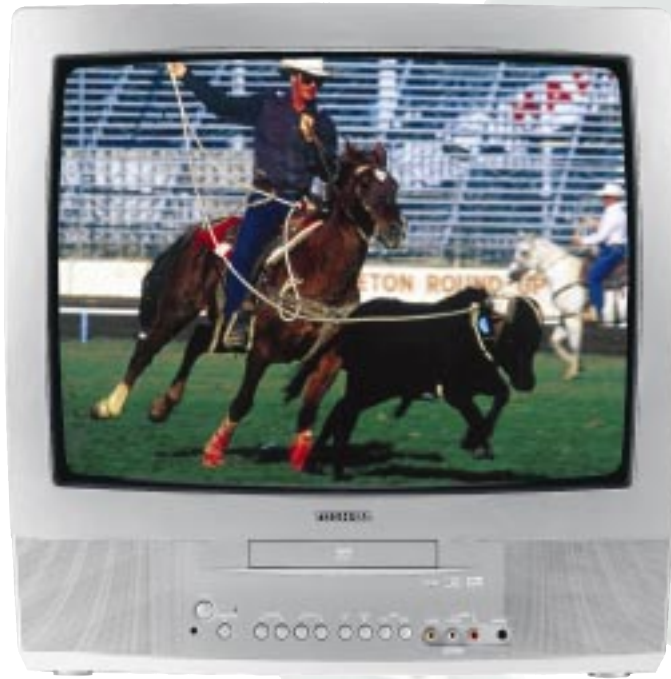

## Key Features

Full-Featured DVD Player  
Picture Zoom

Stereo TV with Front Firing Speaker System  
Coaxial Digital Audio Output

Game Mode  
Sleep Timer  
Front A/V Inputs  
Illuminated Remote Control

## Advantage Toshiba

- 19" set with Full-Featured DVD Player for the ultimate in convenience.
- Stereo TV with Front Firing Speaker System offers outstanding audio performance
- DVD-Video/CD/Video CD playback. DVD-R/CD-R/CD-RW\* Compatible playback ensures discs made with with personal recording devices can be played back in the home theater system, too
- Front Panel AV Inputs for easy connection of video games or a camcorder
- Front Panel Headphone Jack allows for individual listening privacy

### Game Mode

Easily switch between the TV and the front inputs when a gaming device is connected by simply using a key on the remote.